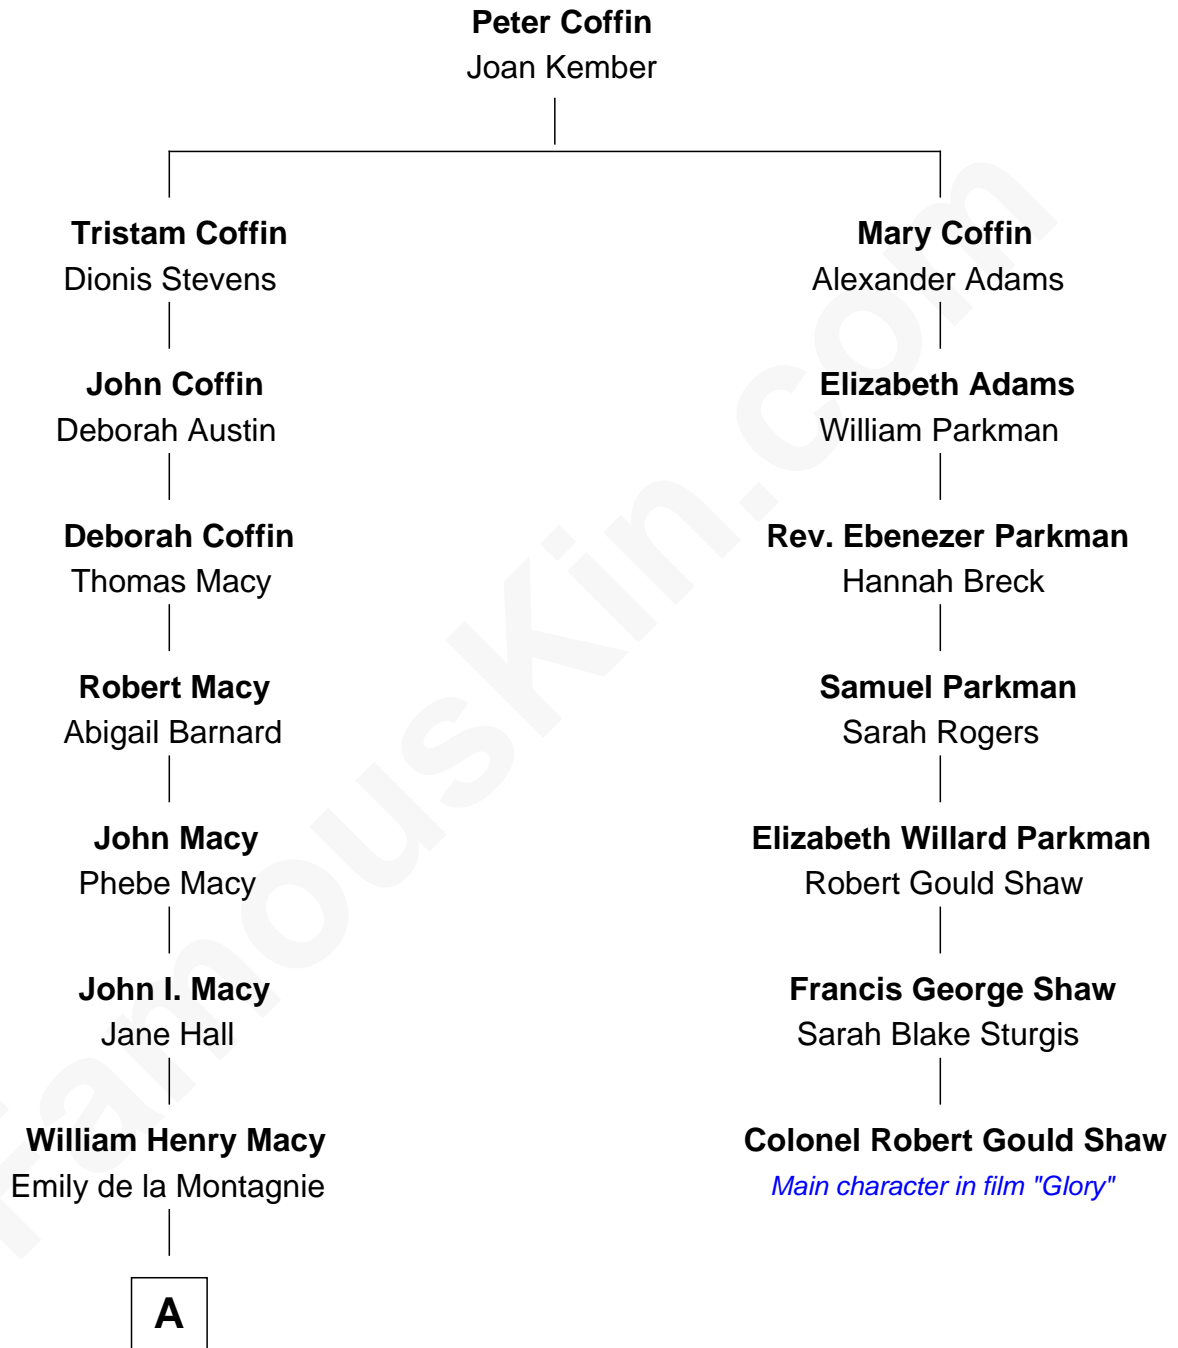

FamousKin.com Relationship Chart of

William H. Macy
TV and Movie Actor

6th cousin 3 times removed of

Colonel Robert Gould Shaw
U.S. Civil War leader of film "Glory" fame

A

—
Albert Hall Macy
Elizabeth C. Somerville

—
William Hall Macy
Lois Elizabeth Overstreet

—
William H. Macy
TV and Movie Actor

FamousKin.com