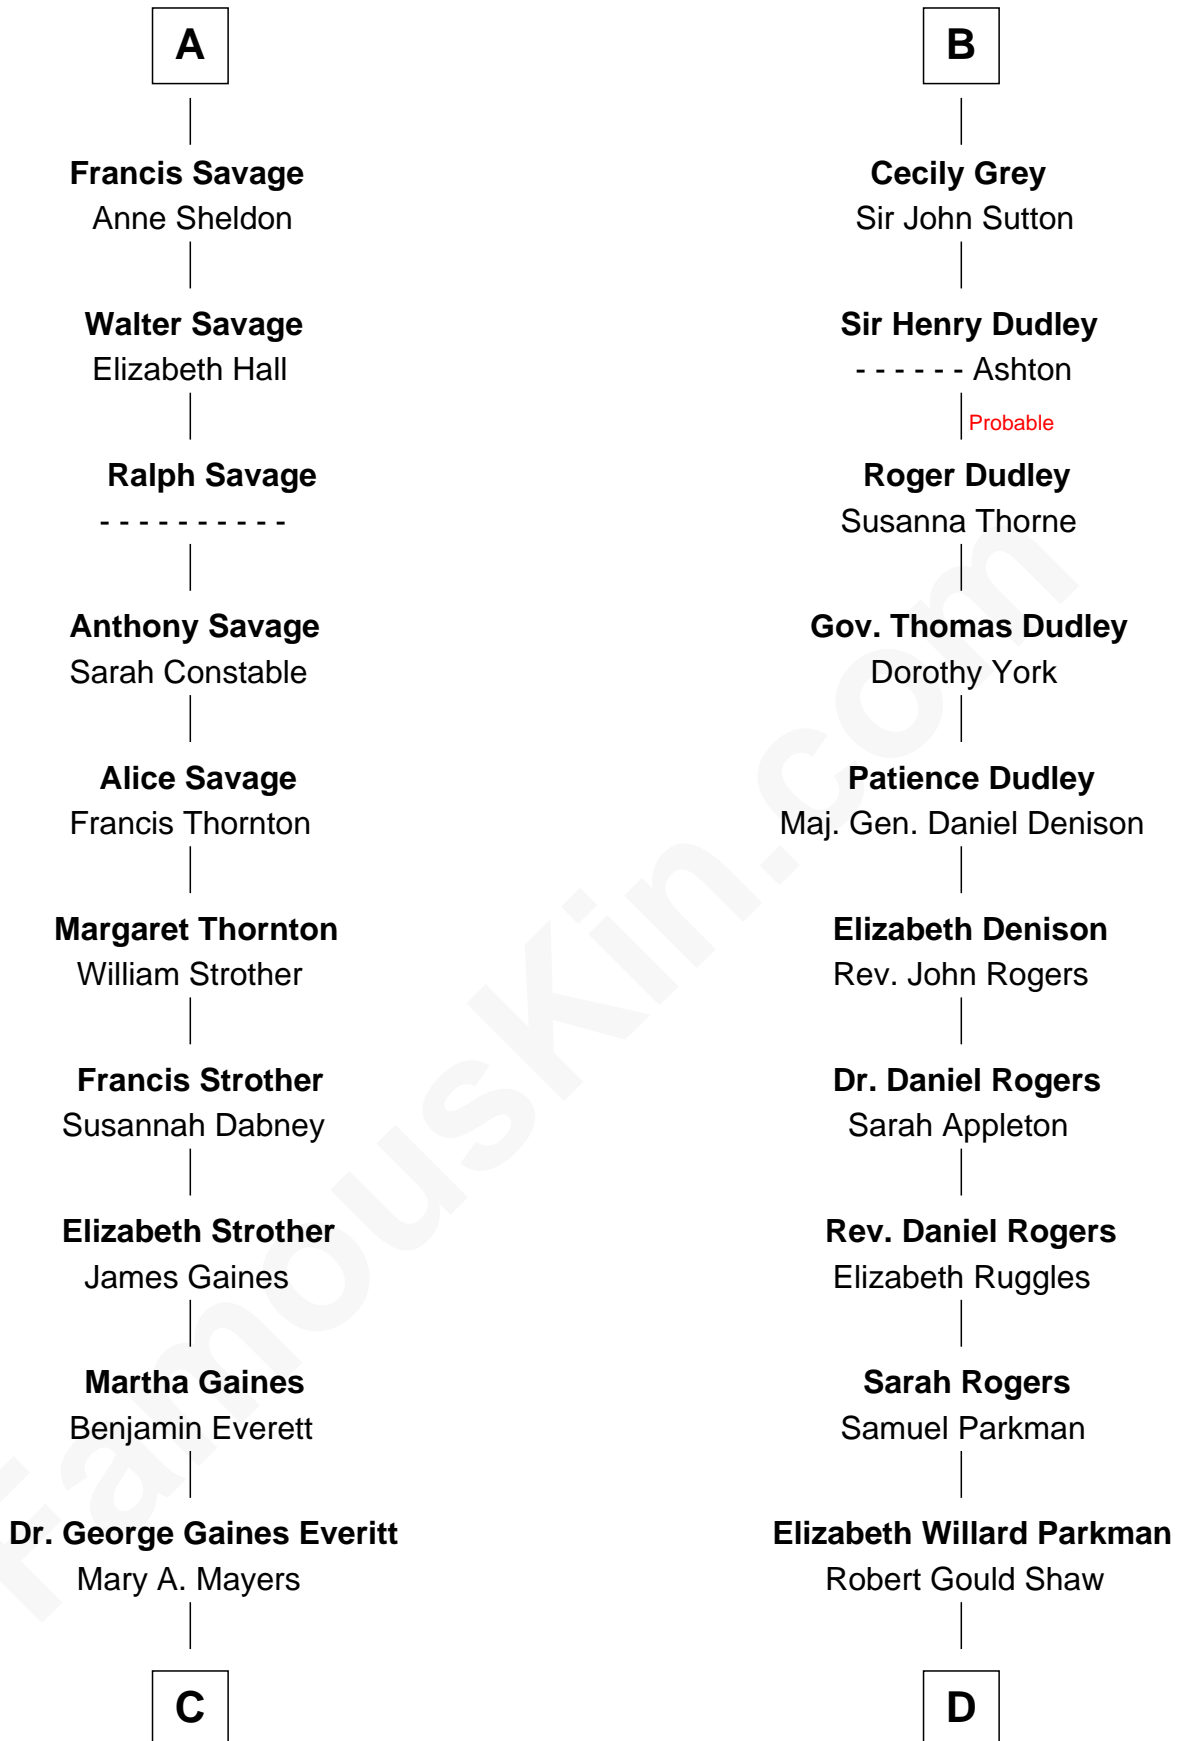

# FamousKin.com Relationship Chart of

**William H. Macy**

*TV and Movie Actor*

18th cousin 2 times removed of

**Colonel Robert Gould Shaw**

*U.S. Civil War leader of film "Glory" fame*

**Bartholomew de Badlesmere**

Margaret de Clare

**Elizabeth de Badlesmere**

Sir William de Bohun

**Elizabeth de Bohun**

Sir Richard Fitzalan

**Elizabeth Fitzalan**

Sir Robert Goushill

**Joan Goushill**

**Margery de Badlesmere**

Sir William de Ros

**Thomas de Ros**

Beatrice de Stafford

**Margaret de Ros**

Sir Reynold Grey

**Margaret Grey**

Sir William Bonville

**William Bonville**

Elizabeth Harington

**William Bonville**

Katherine Neville

**Cecily Bonville**

Thomas Grey

**B**

FamousKin.com