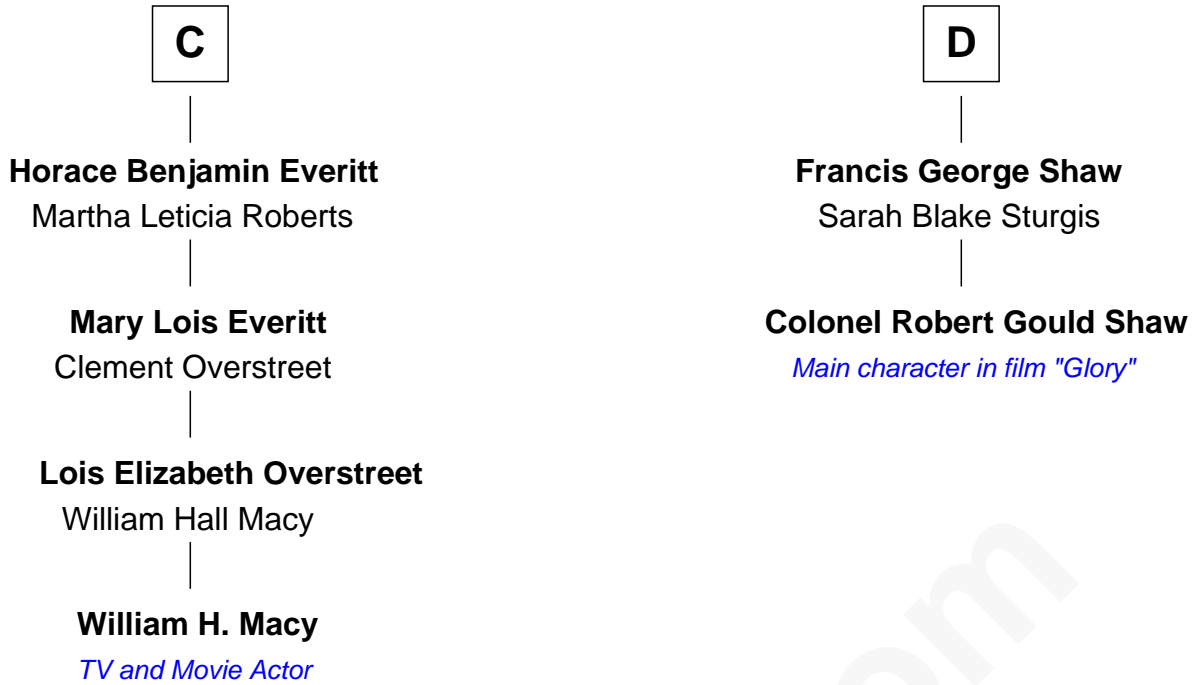

# FamousKin.com Relationship Chart of

**William H. Macy**

*TV and Movie Actor*

18th cousin 2 times removed of

**Colonel Robert Gould Shaw**

*U.S. Civil War leader of film "Glory" fame*

**Bartholomew de Badlesmere**

Margaret de Clare

**Elizabeth de Badlesmere**

Sir William de Bohun

**Elizabeth de Bohun**

Sir Richard Fitzalan

**Elizabeth Fitzalan**

Sir Robert Goushill

**Joan Goushill**

**Margery de Badlesmere**

Sir William de Ros

**Thomas de Ros**

Beatrice de Stafford

**Margaret de Ros**

Sir Reynold Grey

**Margaret Grey**

Sir William Bonville

**William Bonville**

Elizabeth Harington

**William Bonville**

Katherine Neville

**Cecily Bonville**

Thomas Grey

**B**

FamousKin.com