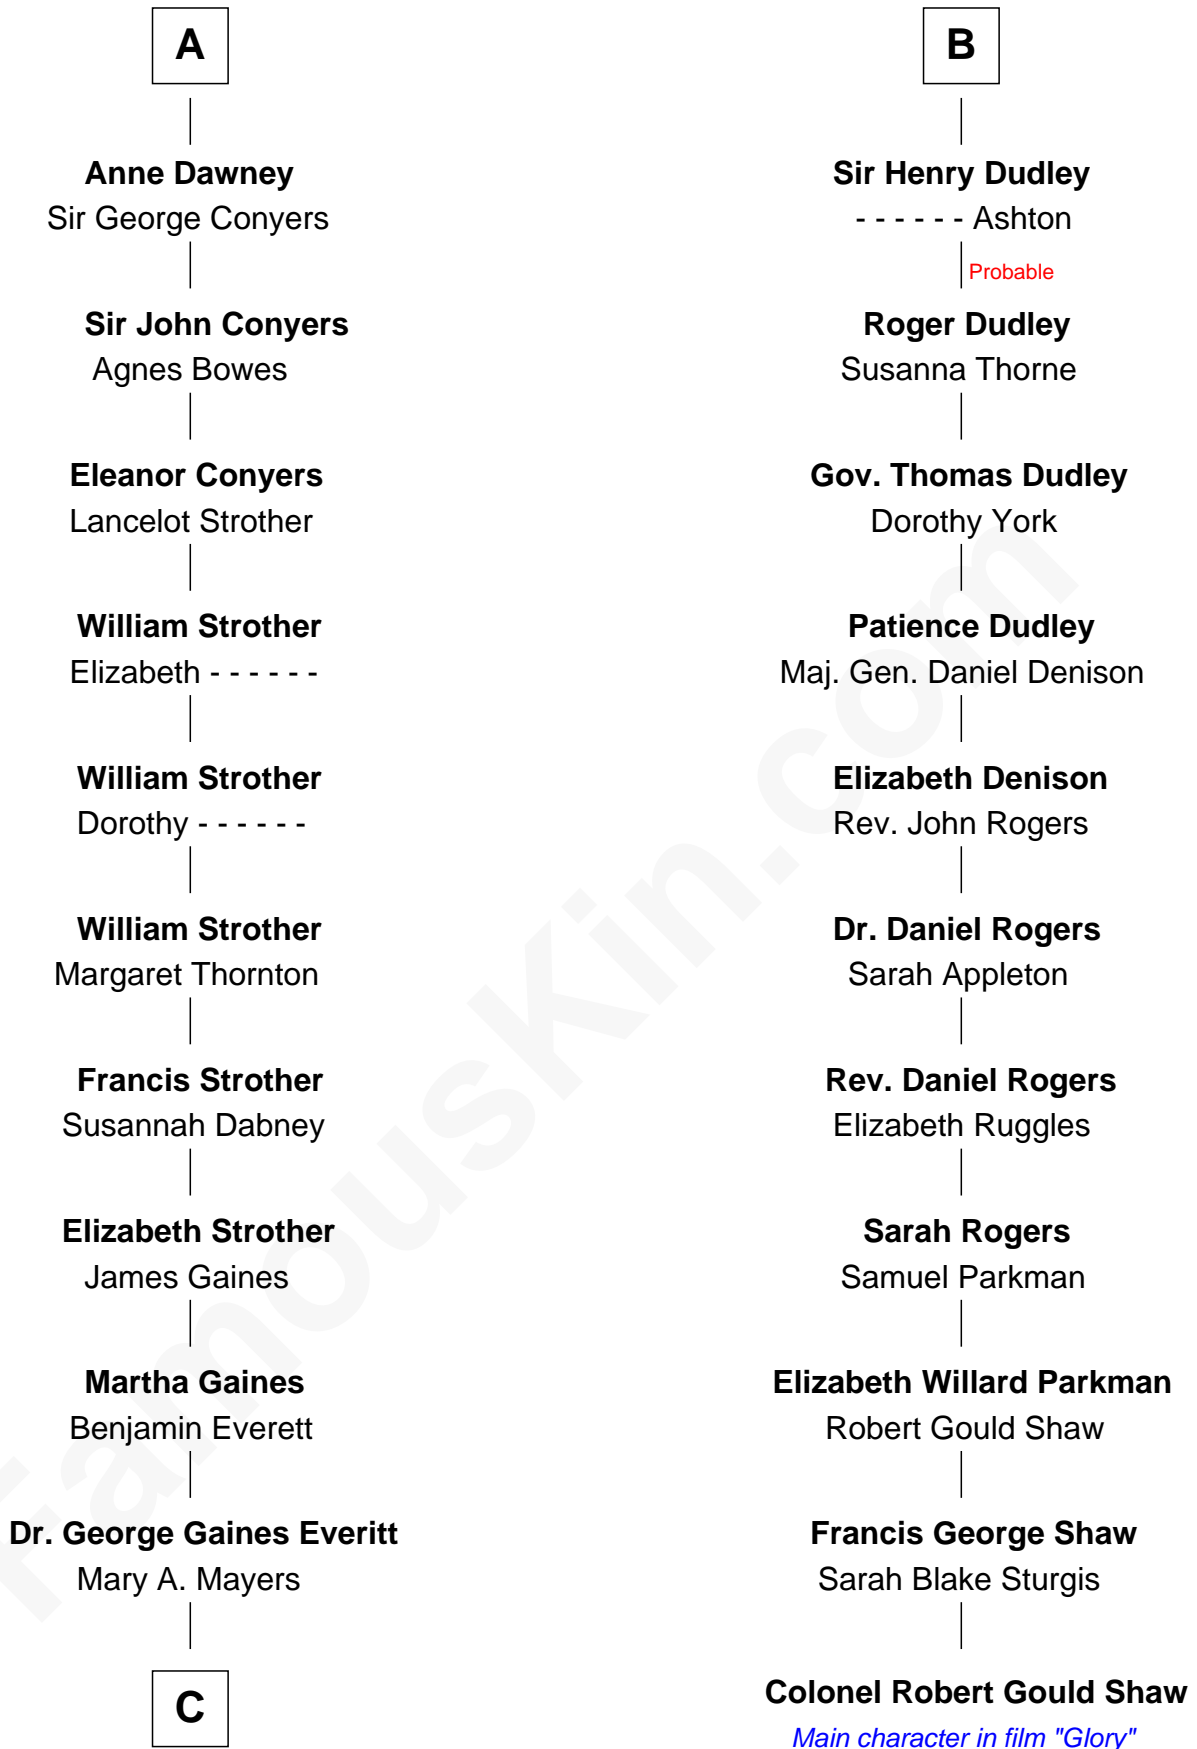

FamousKin.com Relationship Chart of

William H. Macy
TV and Movie Actor

17th cousin 3 times removed of

Colonel Robert Gould Shaw
U.S. Civil War leader of film "Glory" fame

C

—
Horace Benjamin Everitt

Martha Leticia Roberts

—
Mary Lois Everitt

Clement Overstreet

—
Lois Elizabeth Overstreet

William Hall Macy

—
William H. Macy

TV and Movie Actor

FamousKin.com