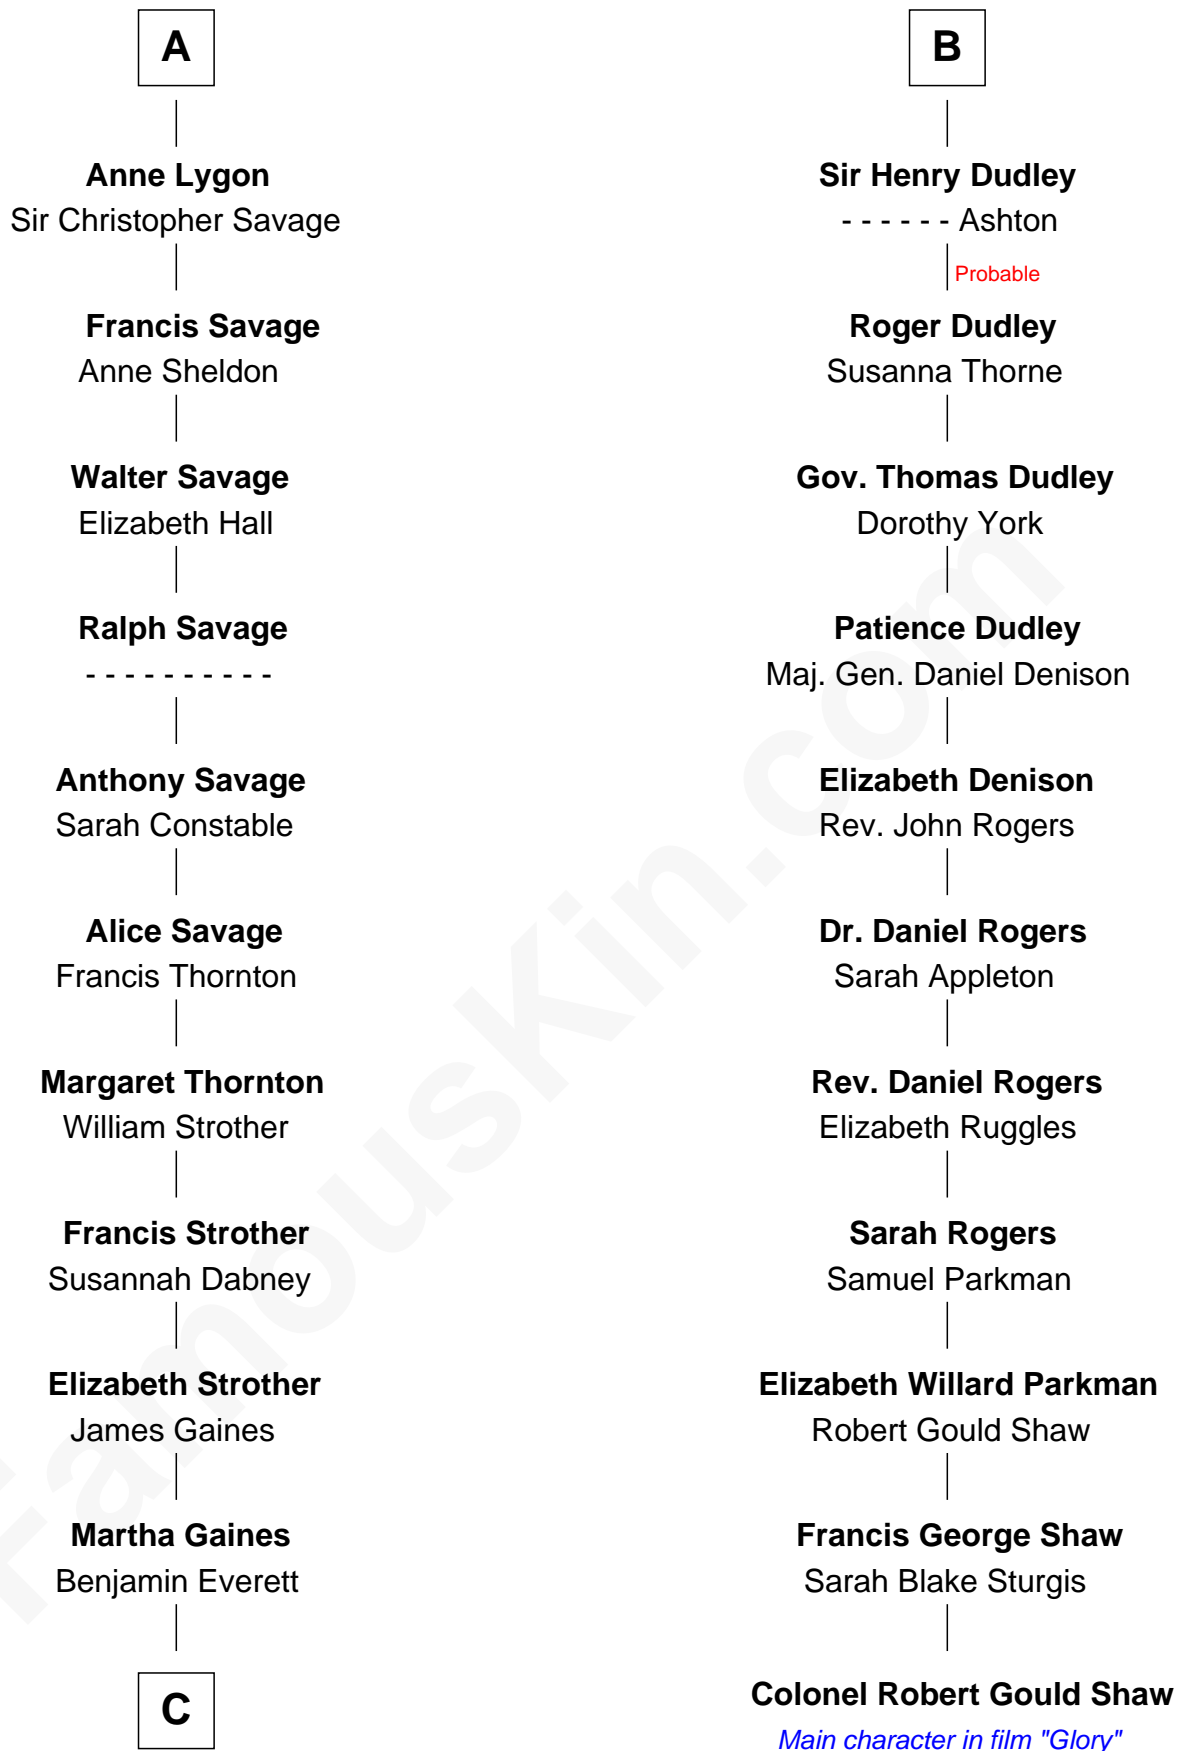

FamousKin.com

Relationship Chart of

William H. Macy

TV and Movie Actor

17th cousin 4 times removed of

Colonel Robert Gould Shaw

U.S. Civil War leader of film "Glory" fame

C

—
Dr. George Gaines Everitt

Mary A. Mayers

—
Horace Benjamin Everitt

Martha Leticia Roberts

—
Mary Lois Everitt

Clement Overstreet

—
Lois Elizabeth Overstreet

William Hall Macy