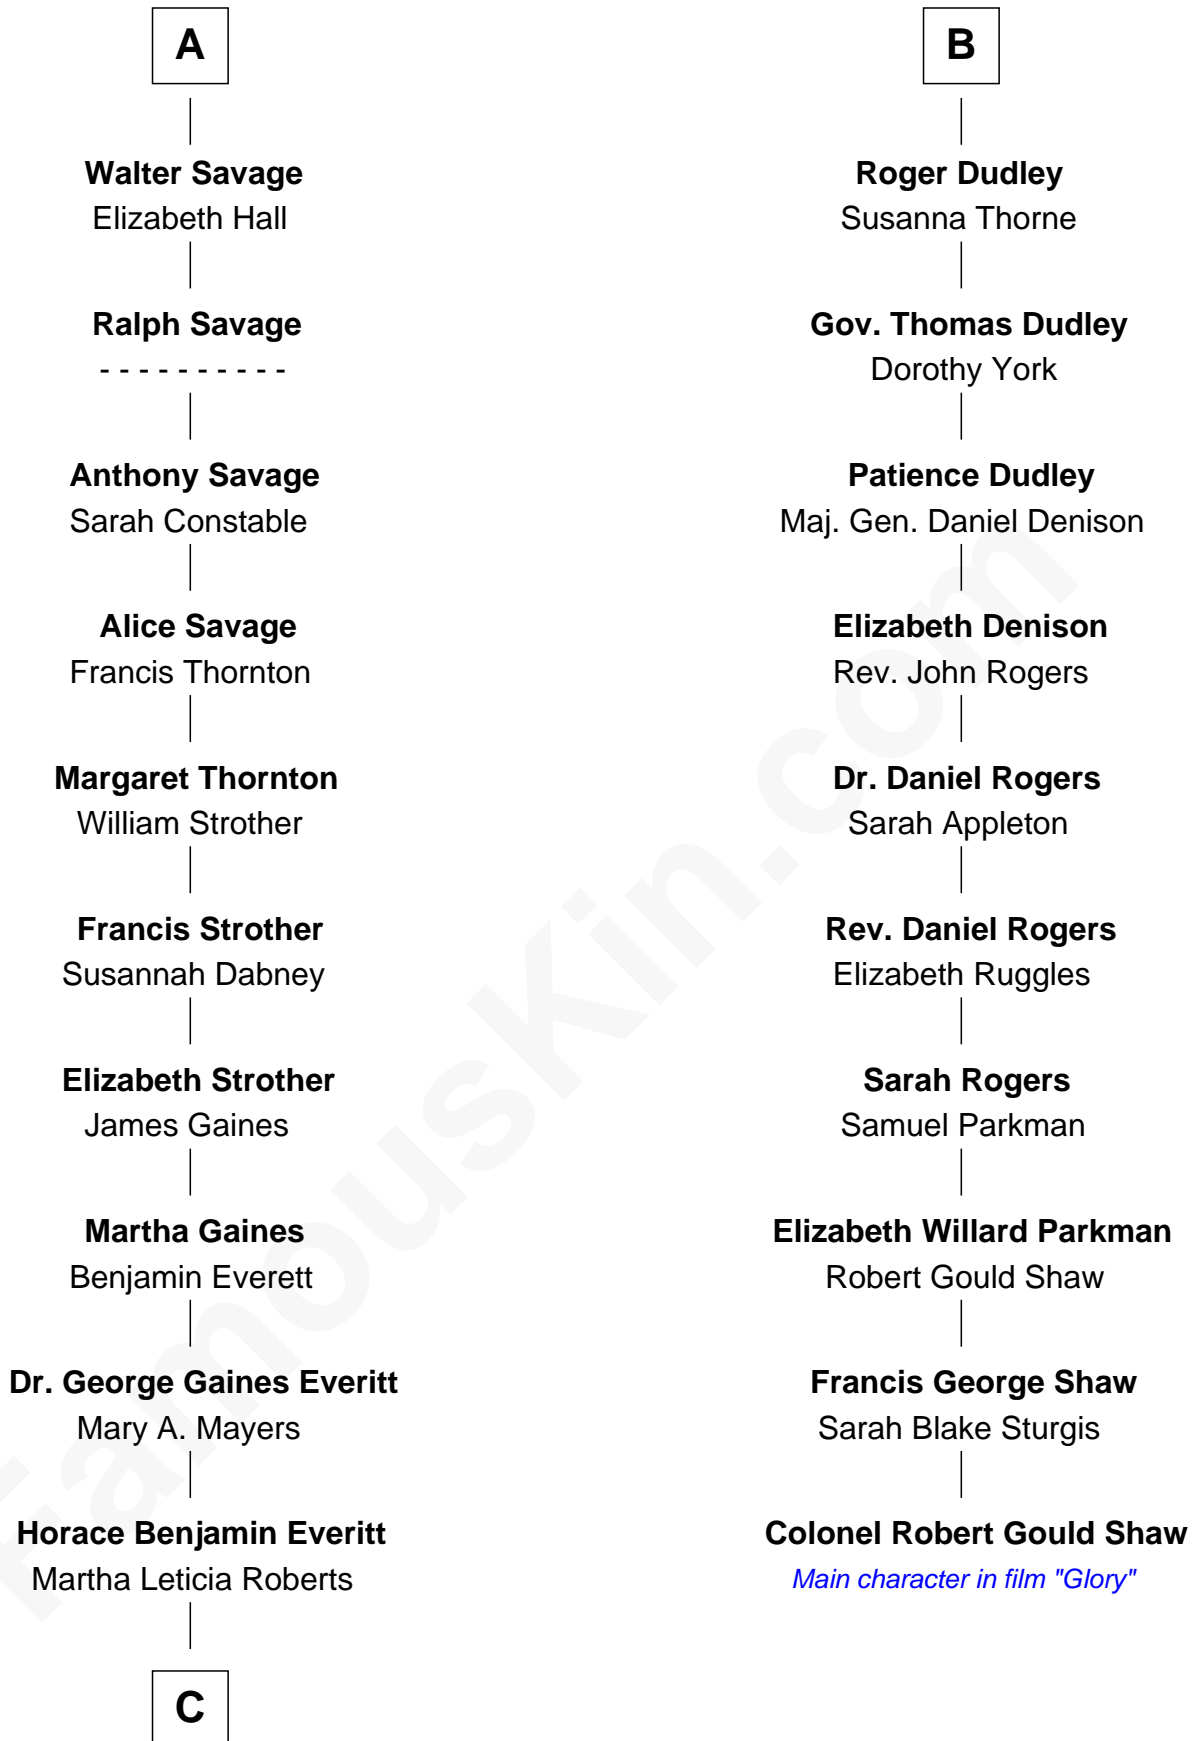

FamousKin.com Relationship Chart of

William H. Macy
TV and Movie Actor

16th cousin 3 times removed of

Colonel Robert Gould Shaw
U.S. Civil War leader of film "Glory" fame

C

—
Mary Lois Everitt
Clement Overstreet

—
Lois Elizabeth Overstreet
William Hall Macy

—
William H. Macy
TV and Movie Actor

FamousKin.com