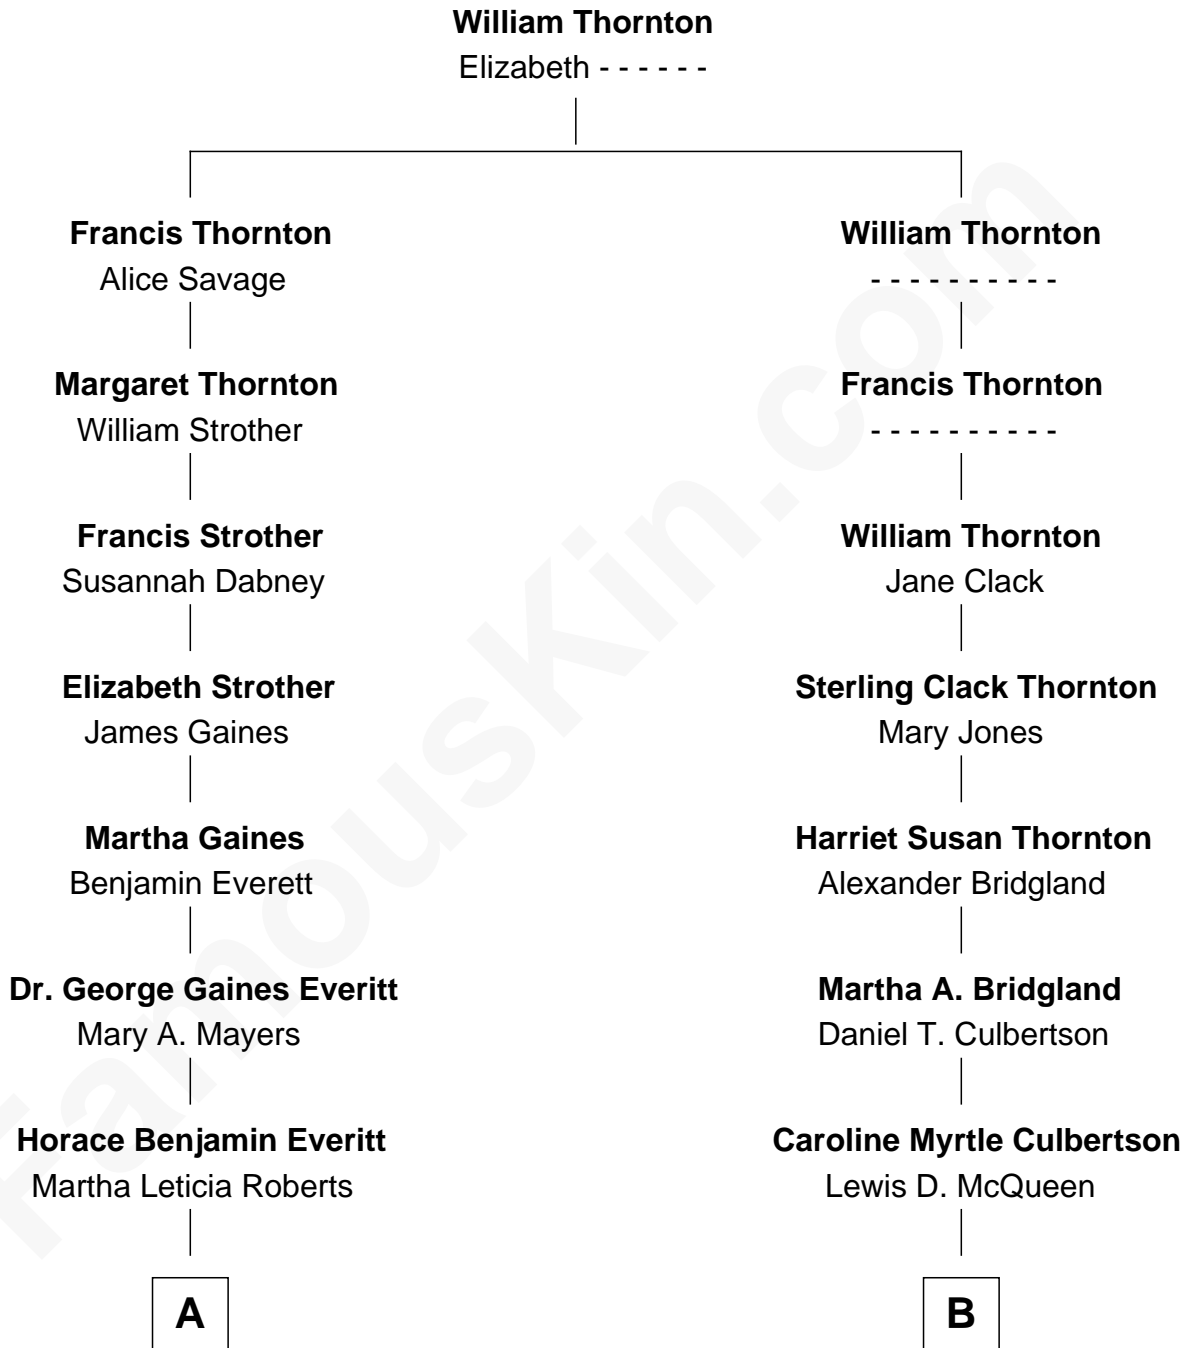

# FamousKin.com Relationship Chart of

**William H. Macy**

*TV and Movie Actor*

8th cousin 1 time removed of

**Steve McQueen**

*Movie Actor*

FamousKin.com