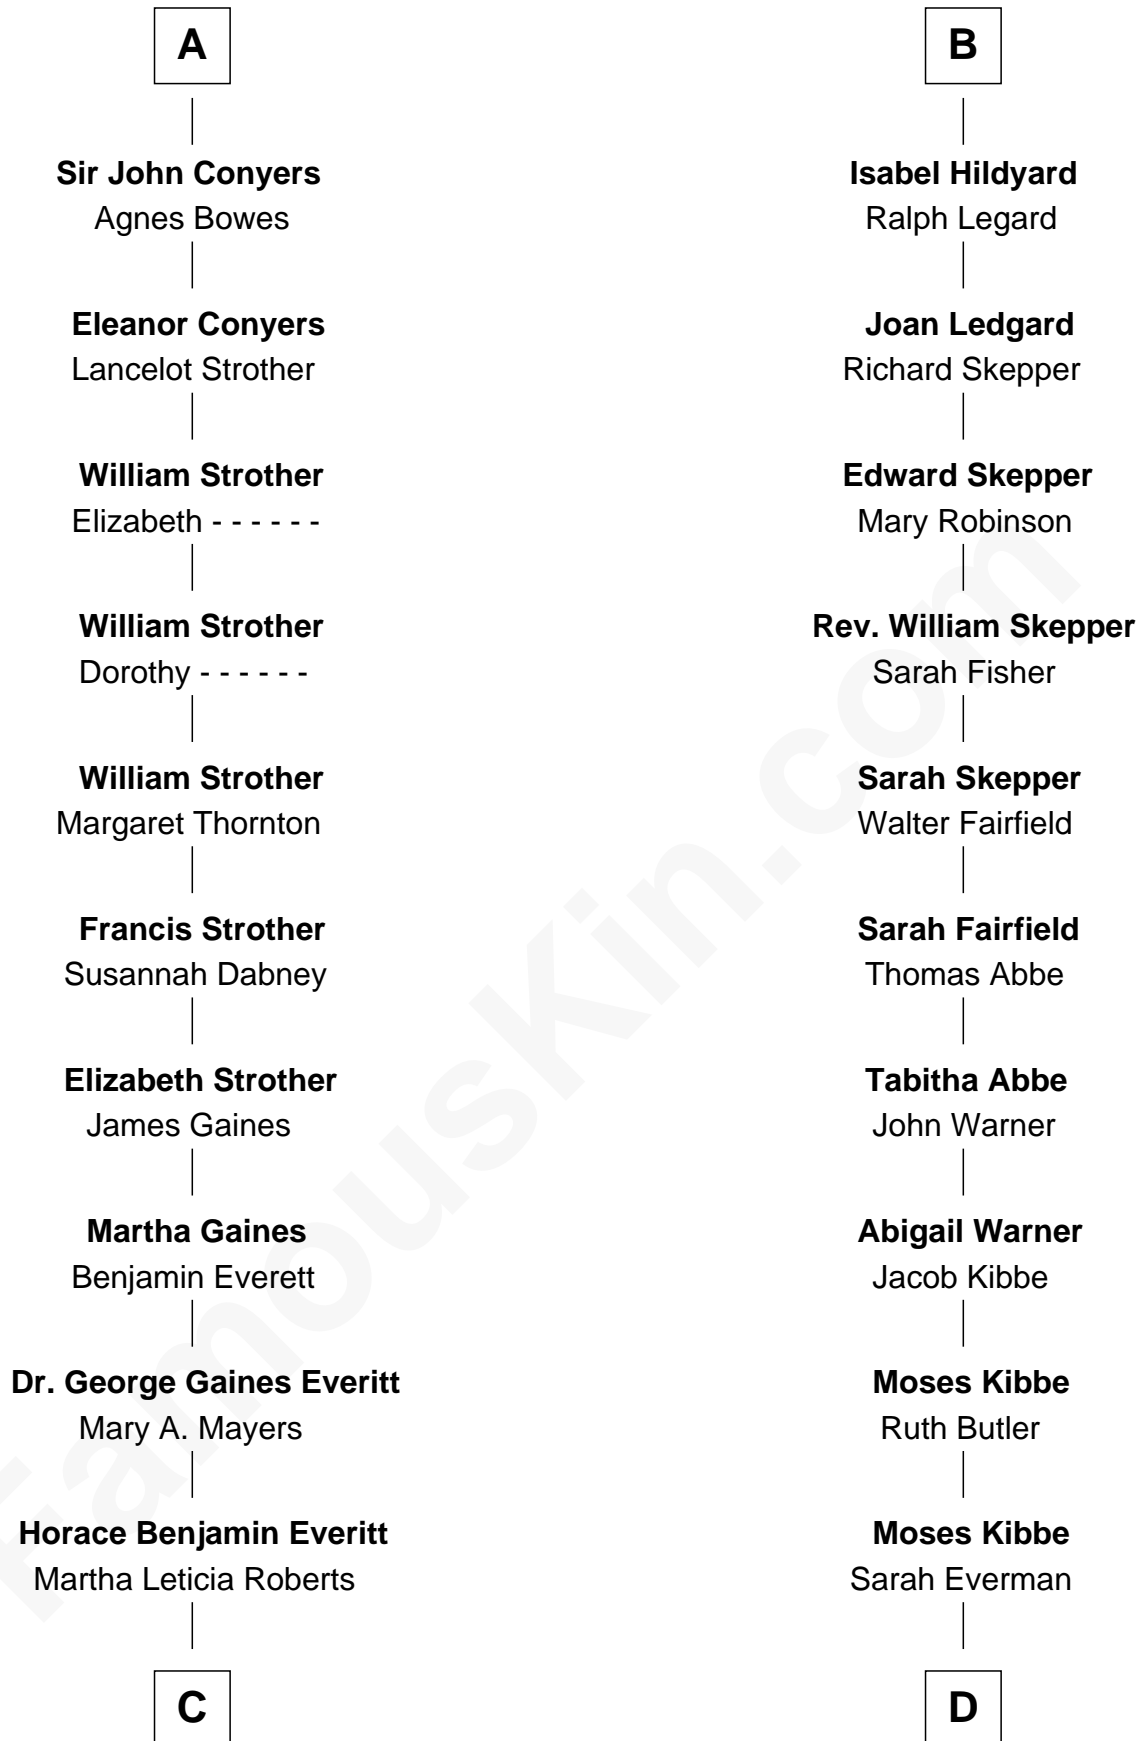

FamousKin.com Relationship Chart of

William H. Macy

TV and Movie Actor

19th cousin 1 time removed of

Roy Rogers

Cowboy movie actor and singer

Edward III, King of England

Philippa of Hainault

C

Mary Lois Everitt
Clement Overstreet

Lois Elizabeth Overstreet
William Hall Macy

William H. Macy
TV and Movie Actor

D

Jacintha Kibbe
William Womack

Archer Womack
Patricia Adeline Hatchett

Mattie M. Womack
Andrew E. Slye