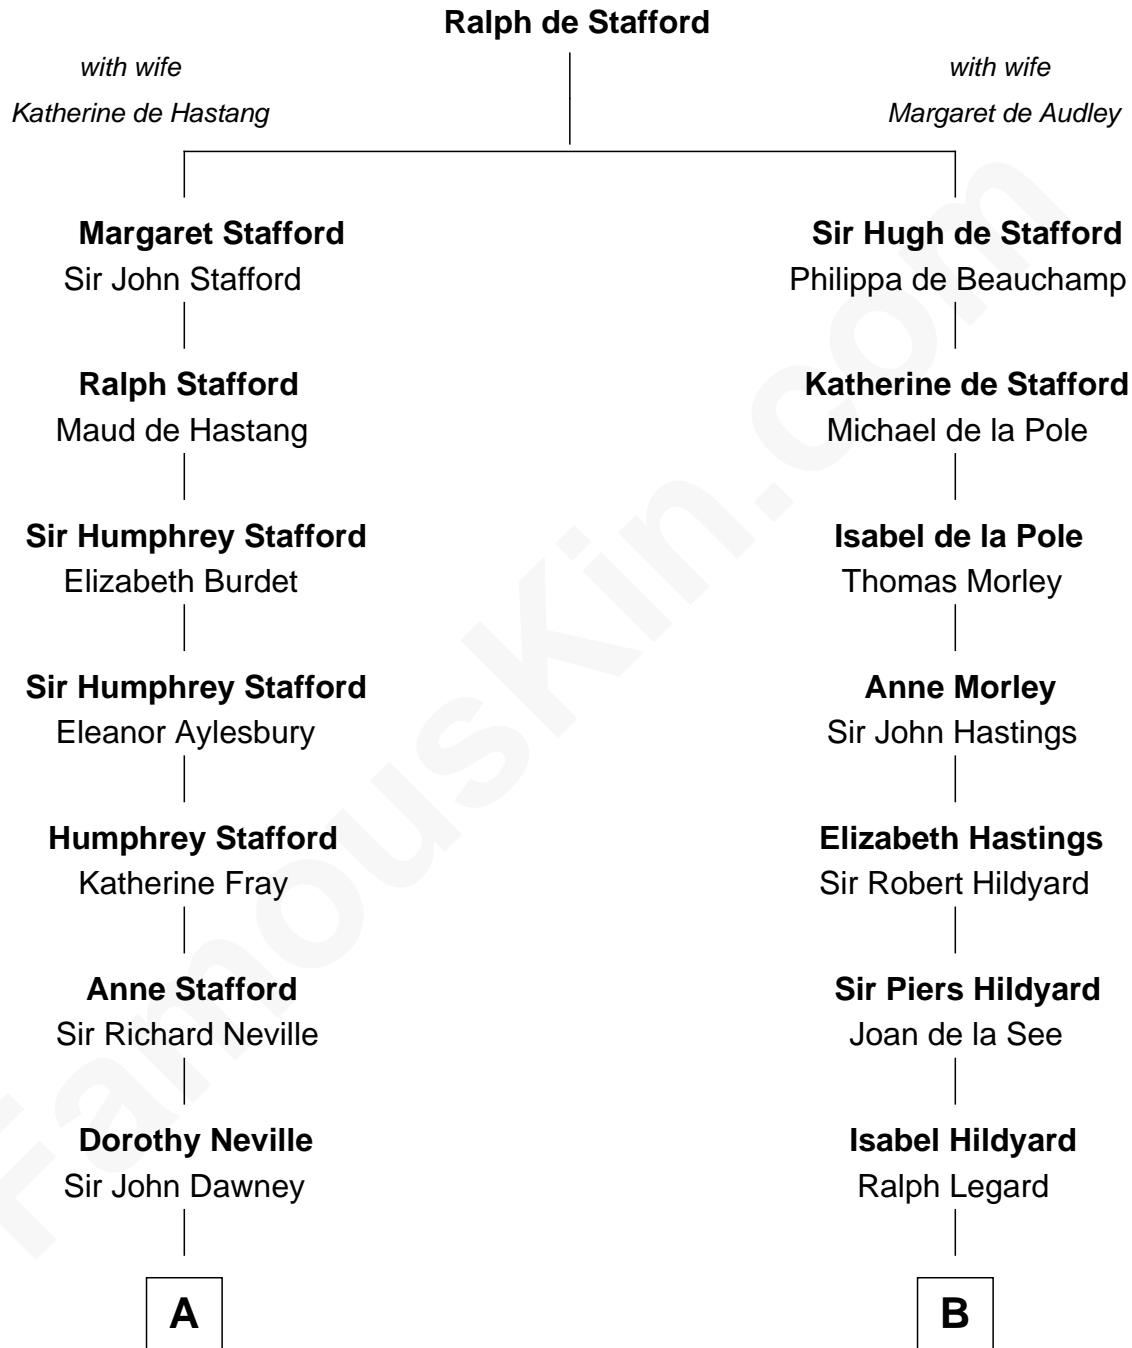

FamousKin.com Relationship Chart of

William H. Macy

TV and Movie Actor

19th cousin 1 time removed of

Roy Rogers

Cowboy movie actor and singer

C

Horace Benjamin Everitt

Martha Leticia Roberts

Mary Lois Everitt

Clement Overstreet

Lois Elizabeth Overstreet

William Hall Macy

William H. Macy

TV and Movie Actor

D