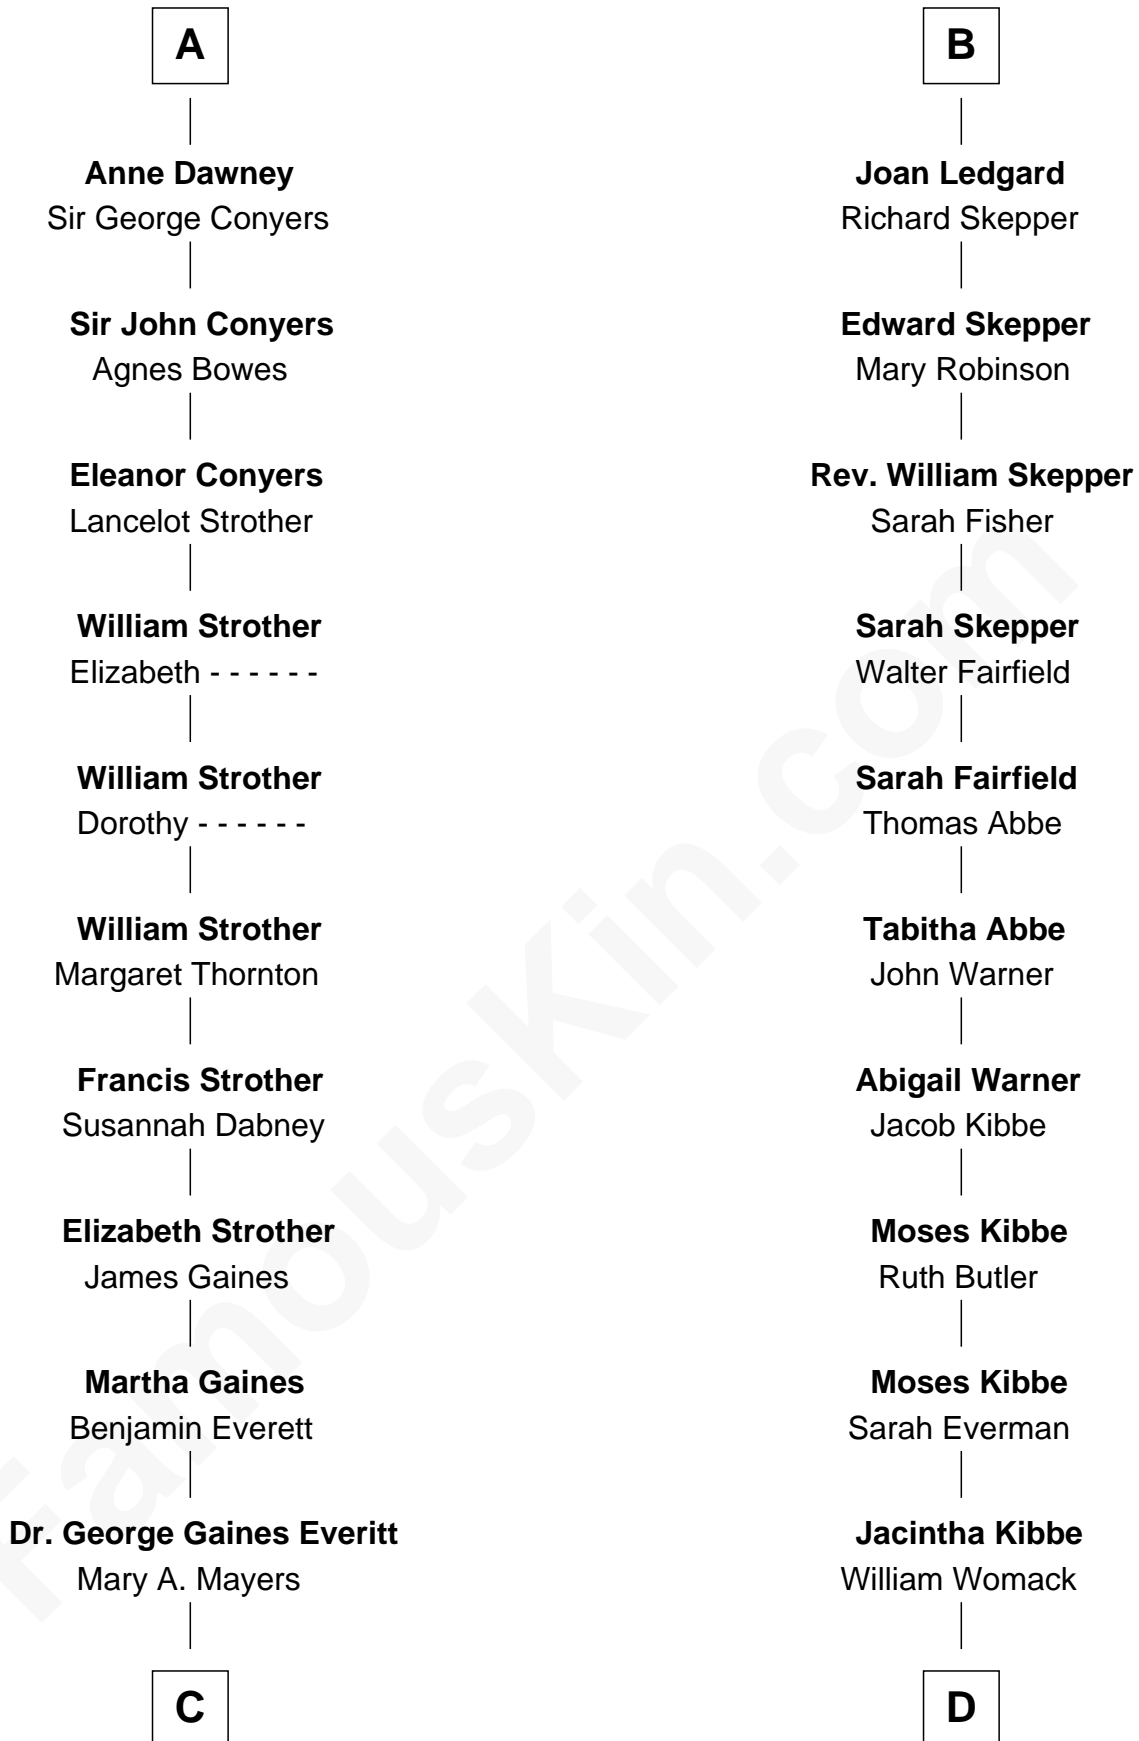

FamousKin.com Relationship Chart of

William H. Macy

TV and Movie Actor

19th cousin 1 time removed of

Roy Rogers

Cowboy movie actor and singer

C

Horace Benjamin Everitt

Martha Leticia Roberts

Mary Lois Everitt

Clement Overstreet

Lois Elizabeth Overstreet

William Hall Macy

William H. Macy

TV and Movie Actor

D

Archer Womack

Patricia Adeline Hatchett

Mattie M. Womack

Andrew E. Slye

Roy Rogers

Cowboy movie actor and singer