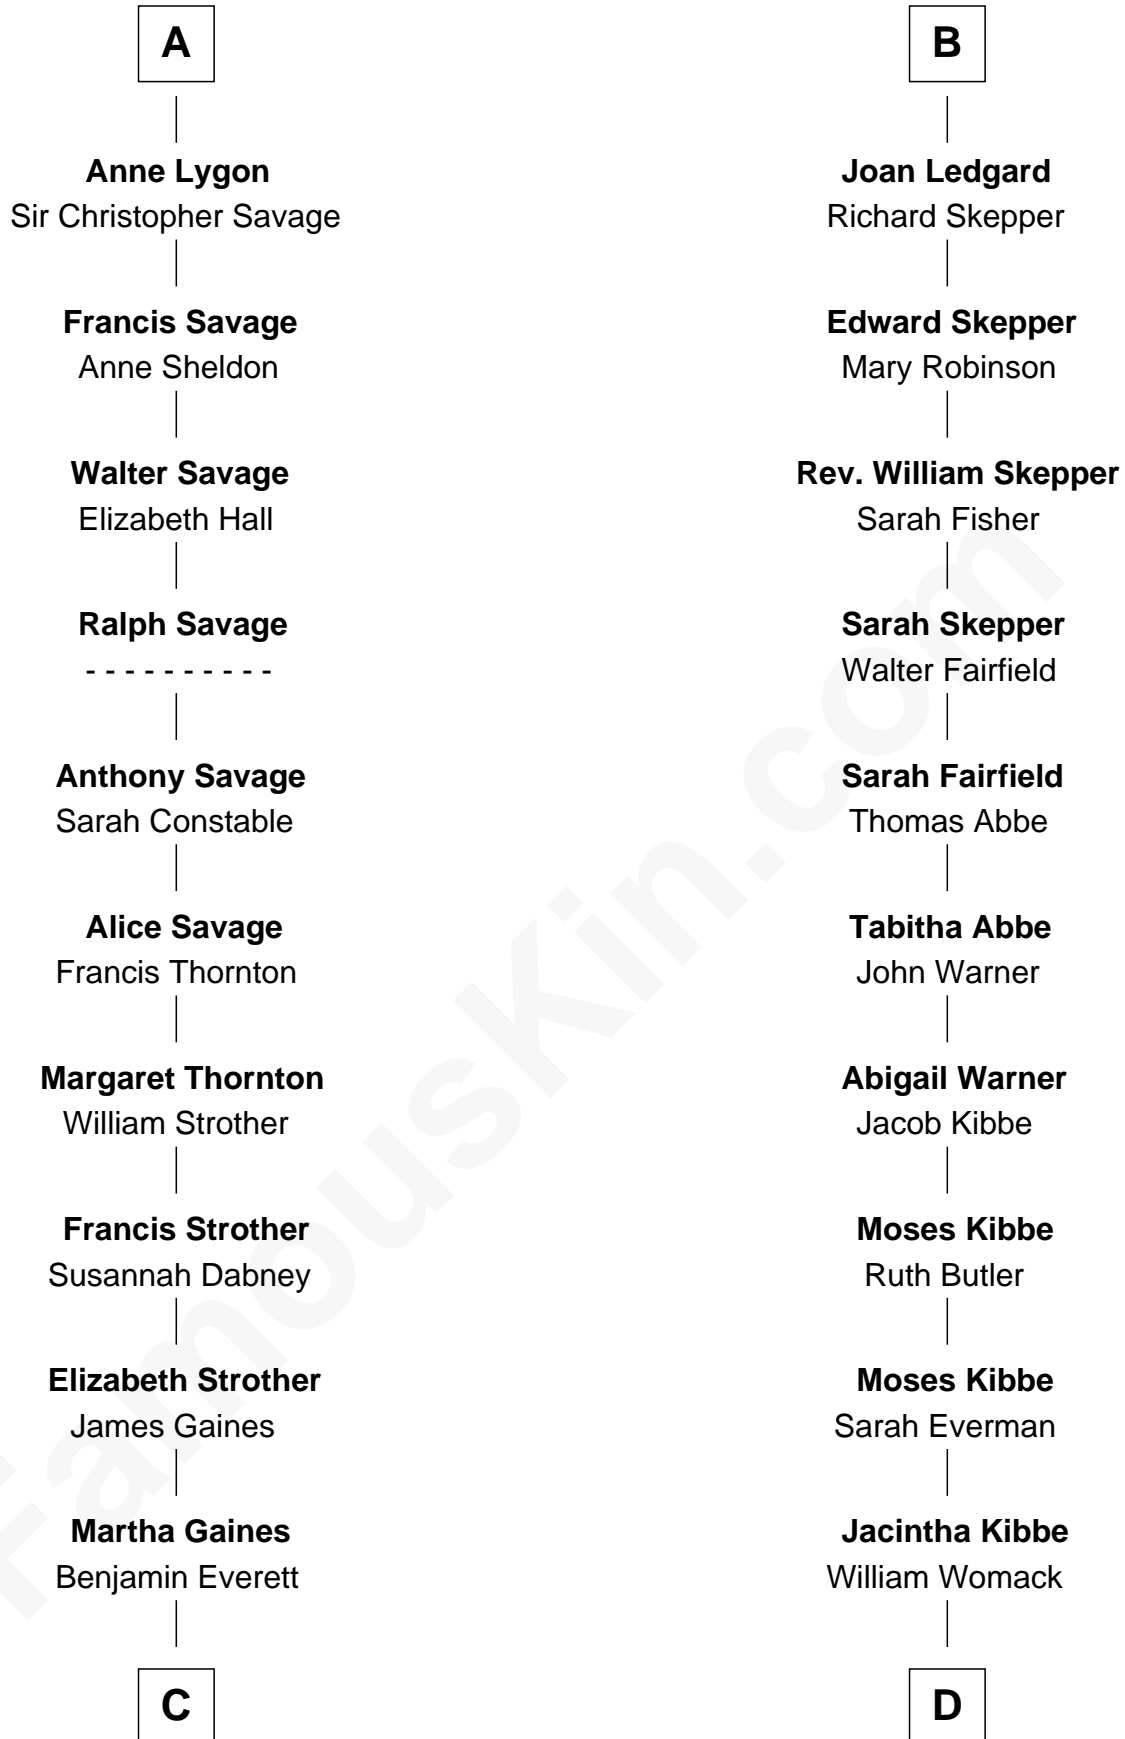

FamousKin.com Relationship Chart of

William H. Macy

TV and Movie Actor

19th cousin 2 times removed of

Roy Rogers

Cowboy movie actor and singer

Margaret de Audley

Ralph de Stafford

C

Dr. George Gaines Everitt

Mary A. Mayers

Horace Benjamin Everitt

Martha Leticia Roberts

Mary Lois Everitt

Clement Overstreet

Lois Elizabeth Overstreet