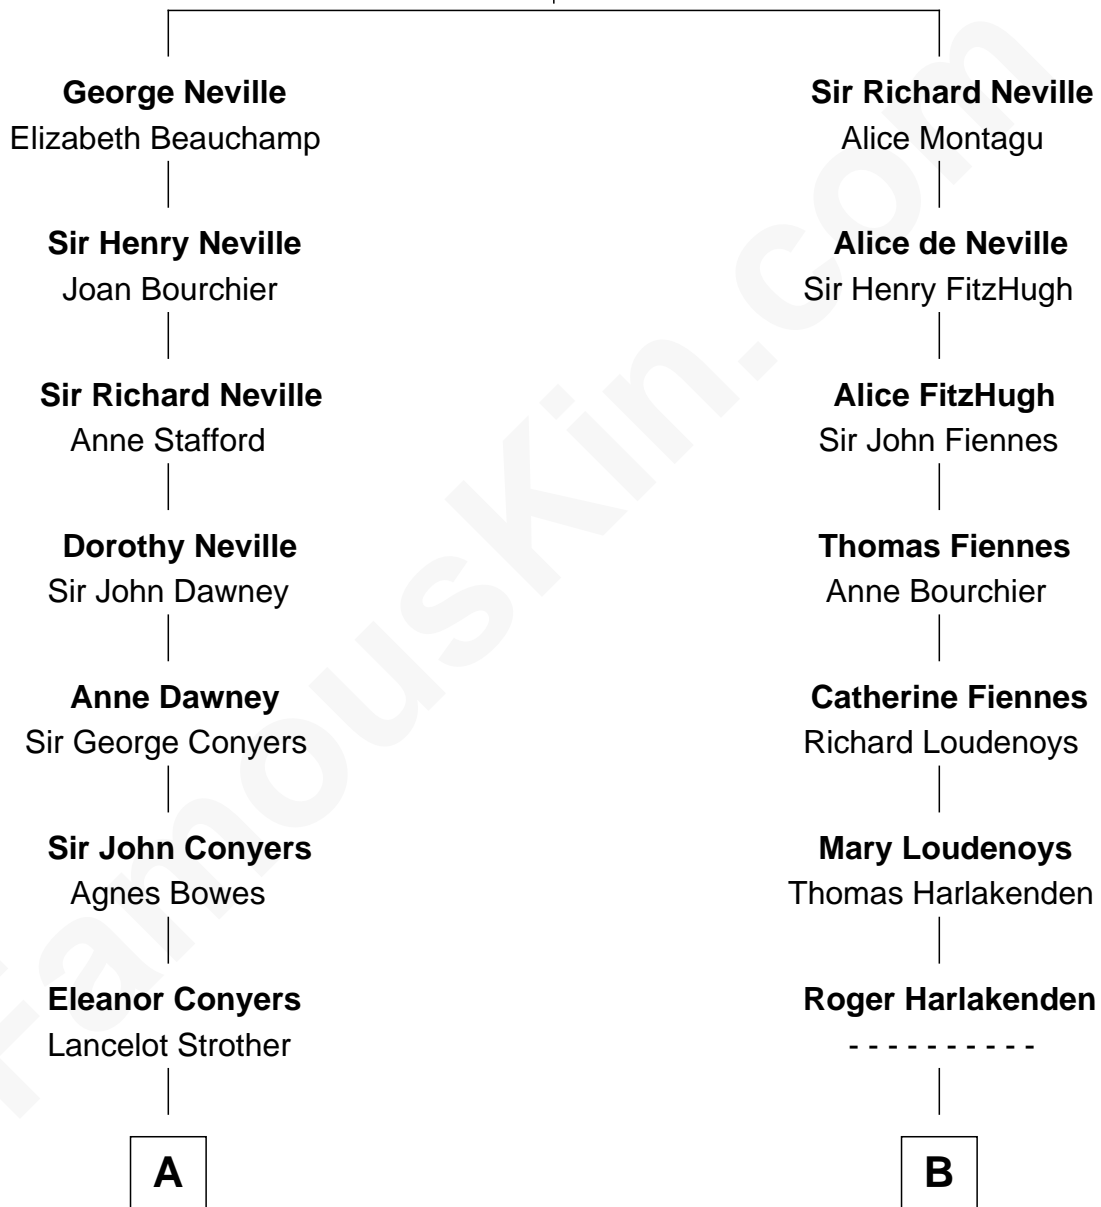

# FamousKin.com Relationship Chart of

**William H. Macy**

*TV and Movie Actor*

17th cousin 2 times removed of

**Anne Baxter**

*Movie Actress*

**Sir Ralph Neville**

Joan Beaufort

**C**

**Frank Lloyd Wright**

Catherine L. Tobin

**Catherine Dorothy Wright**

Kenneth Stuart Baxter

**Anne Baxter**

*Movie Actress*

FamousKin.com