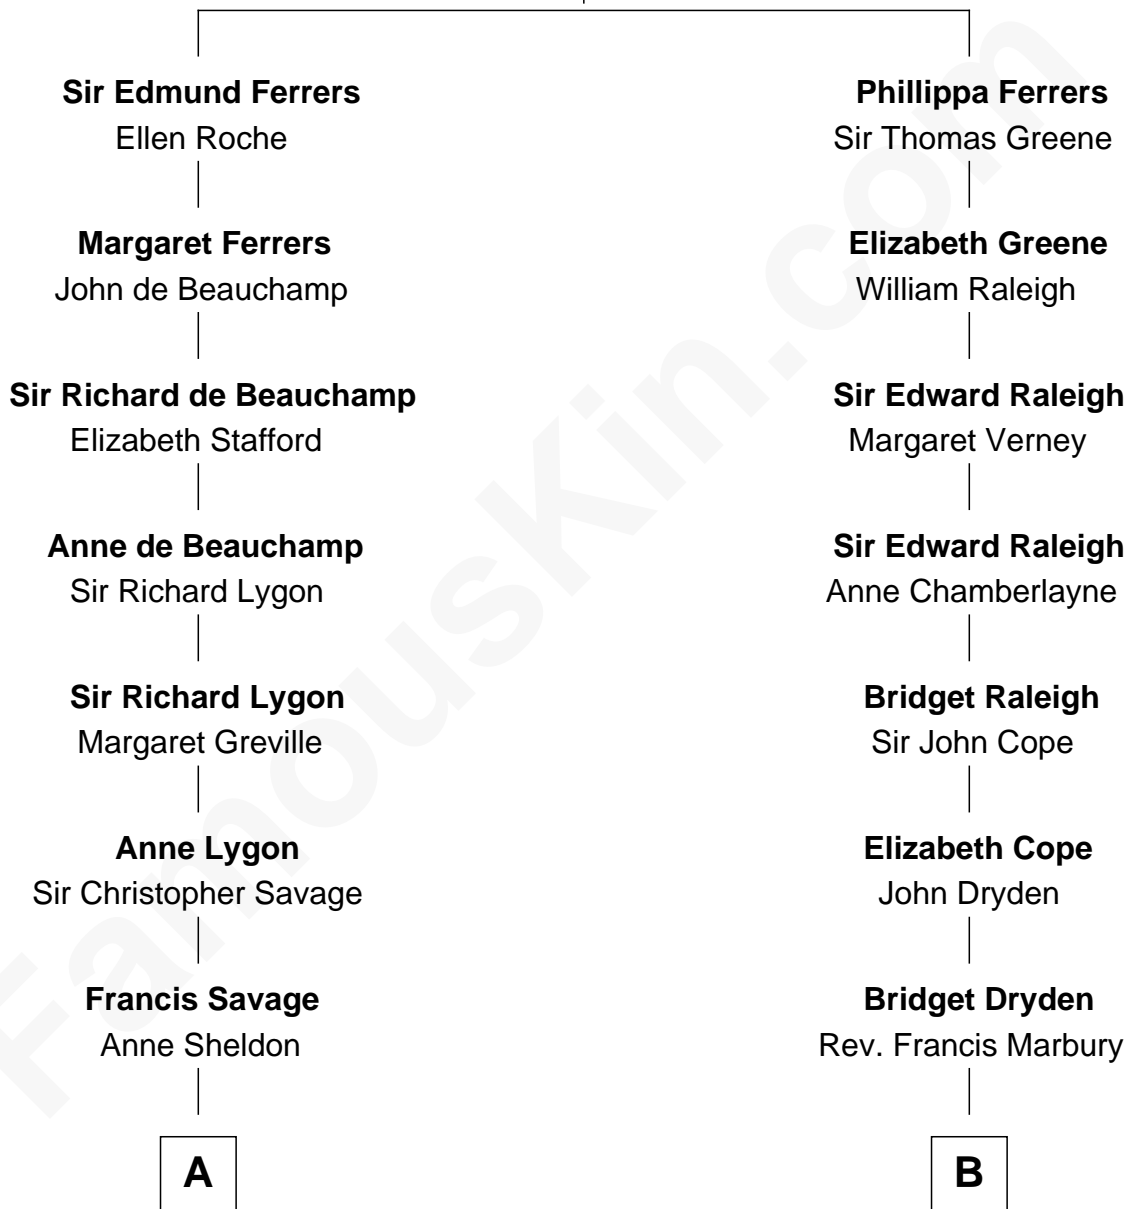

FamousKin.com Relationship Chart of

William H. Macy
TV and Movie Actor

19th cousin of

George H. W. Bush
41st U.S. President

Robert de Ferrers
Margaret Despencer

C

Mary Lois Everitt
Clement Overstreet

Lois Elizabeth Overstreet
William Hall Macy

William H. Macy
TV and Movie Actor

D

Samuel Prescott Bush
Flora Sheldon

Prescott Sheldon Bush
Dorothy Wear Walker

George H. W. Bush
41st U.S. President

FamousKin.com