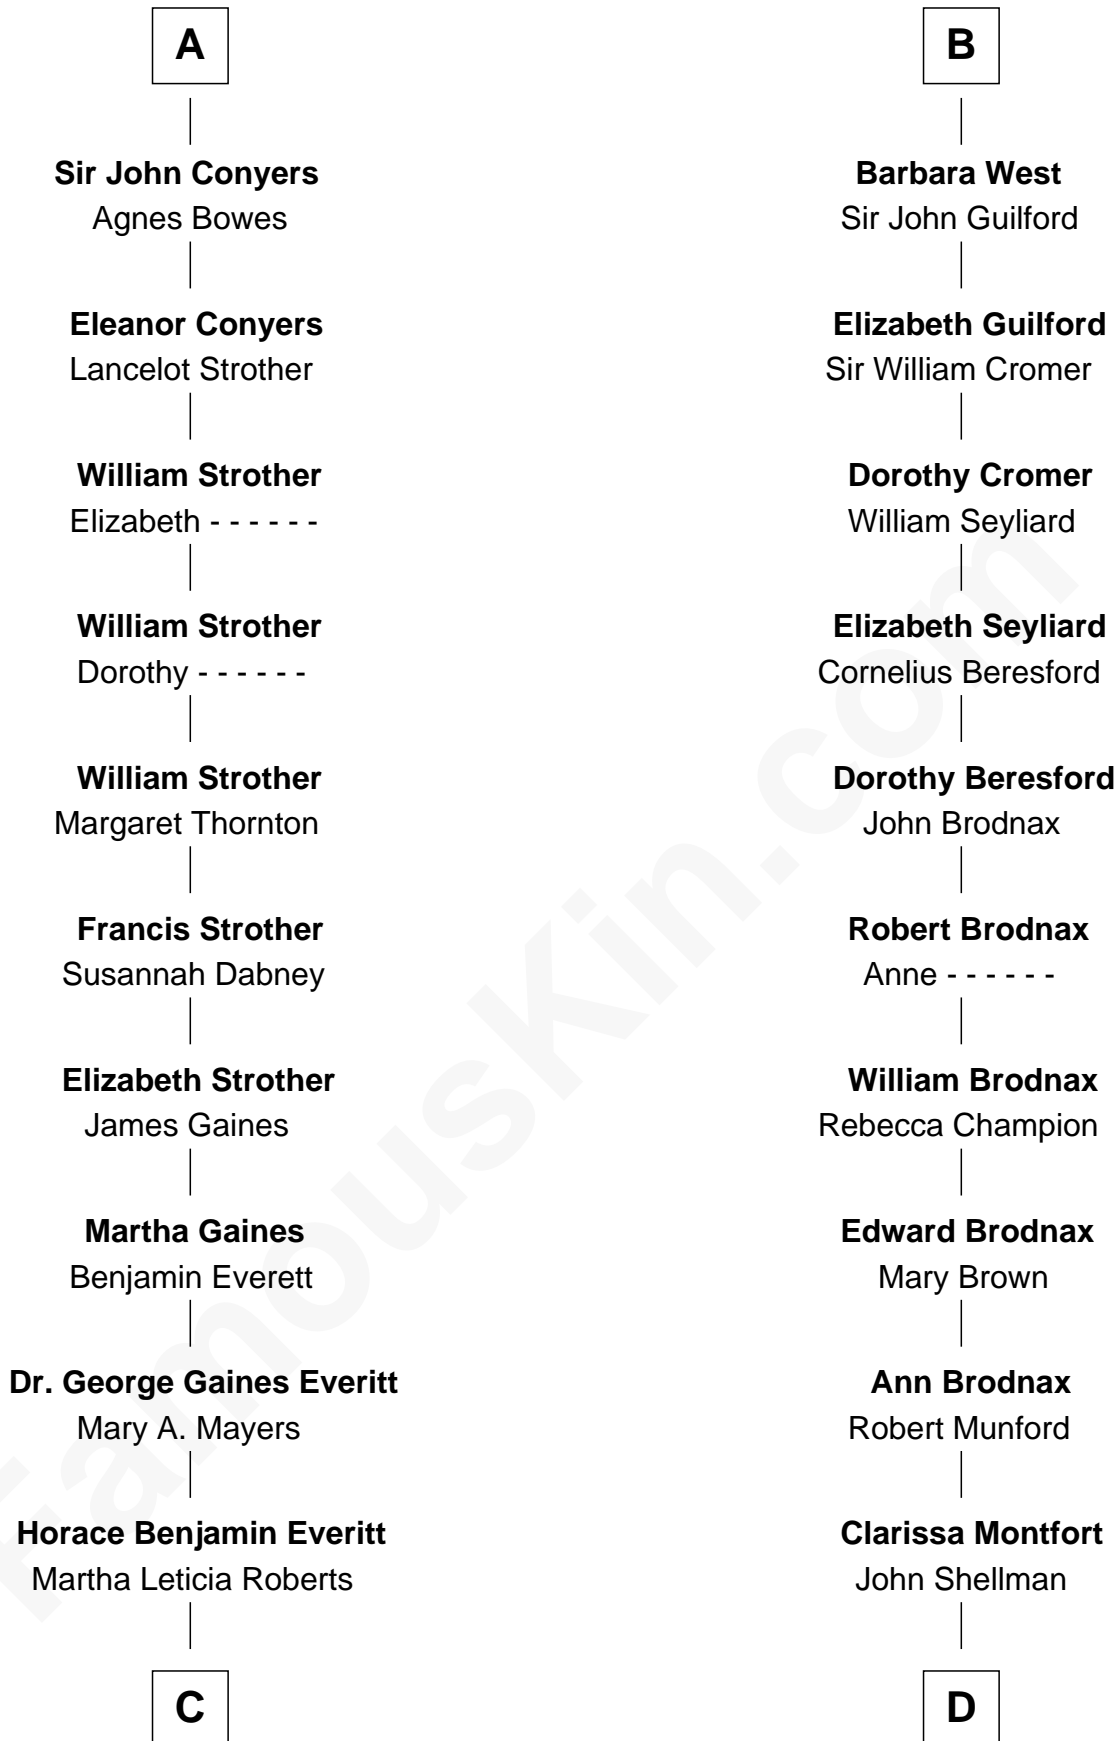

# FamousKin.com Relationship Chart of

**William H. Macy**

*TV and Movie Actor*

19th cousin 2 times removed of

**George H. W. Bush**

*41st U.S. President*

**C**

**Mary Lois Everitt**  
Clement Overstreet

**Lois Elizabeth Overstreet**  
William Hall Macy

**William H. Macy**  
*TV and Movie Actor*

**D**

**Susan Montfort Shellman**  
Samuel Howard Fay

**Harriet Eleanor Fay**  
Rev. James Smith Bush

**Samuel Prescott Bush**  
Flora Sheldon

**Prescott Sheldon Bush**  
Dorothy Wear Walker

**George H. W. Bush**  
*41st U.S. President*