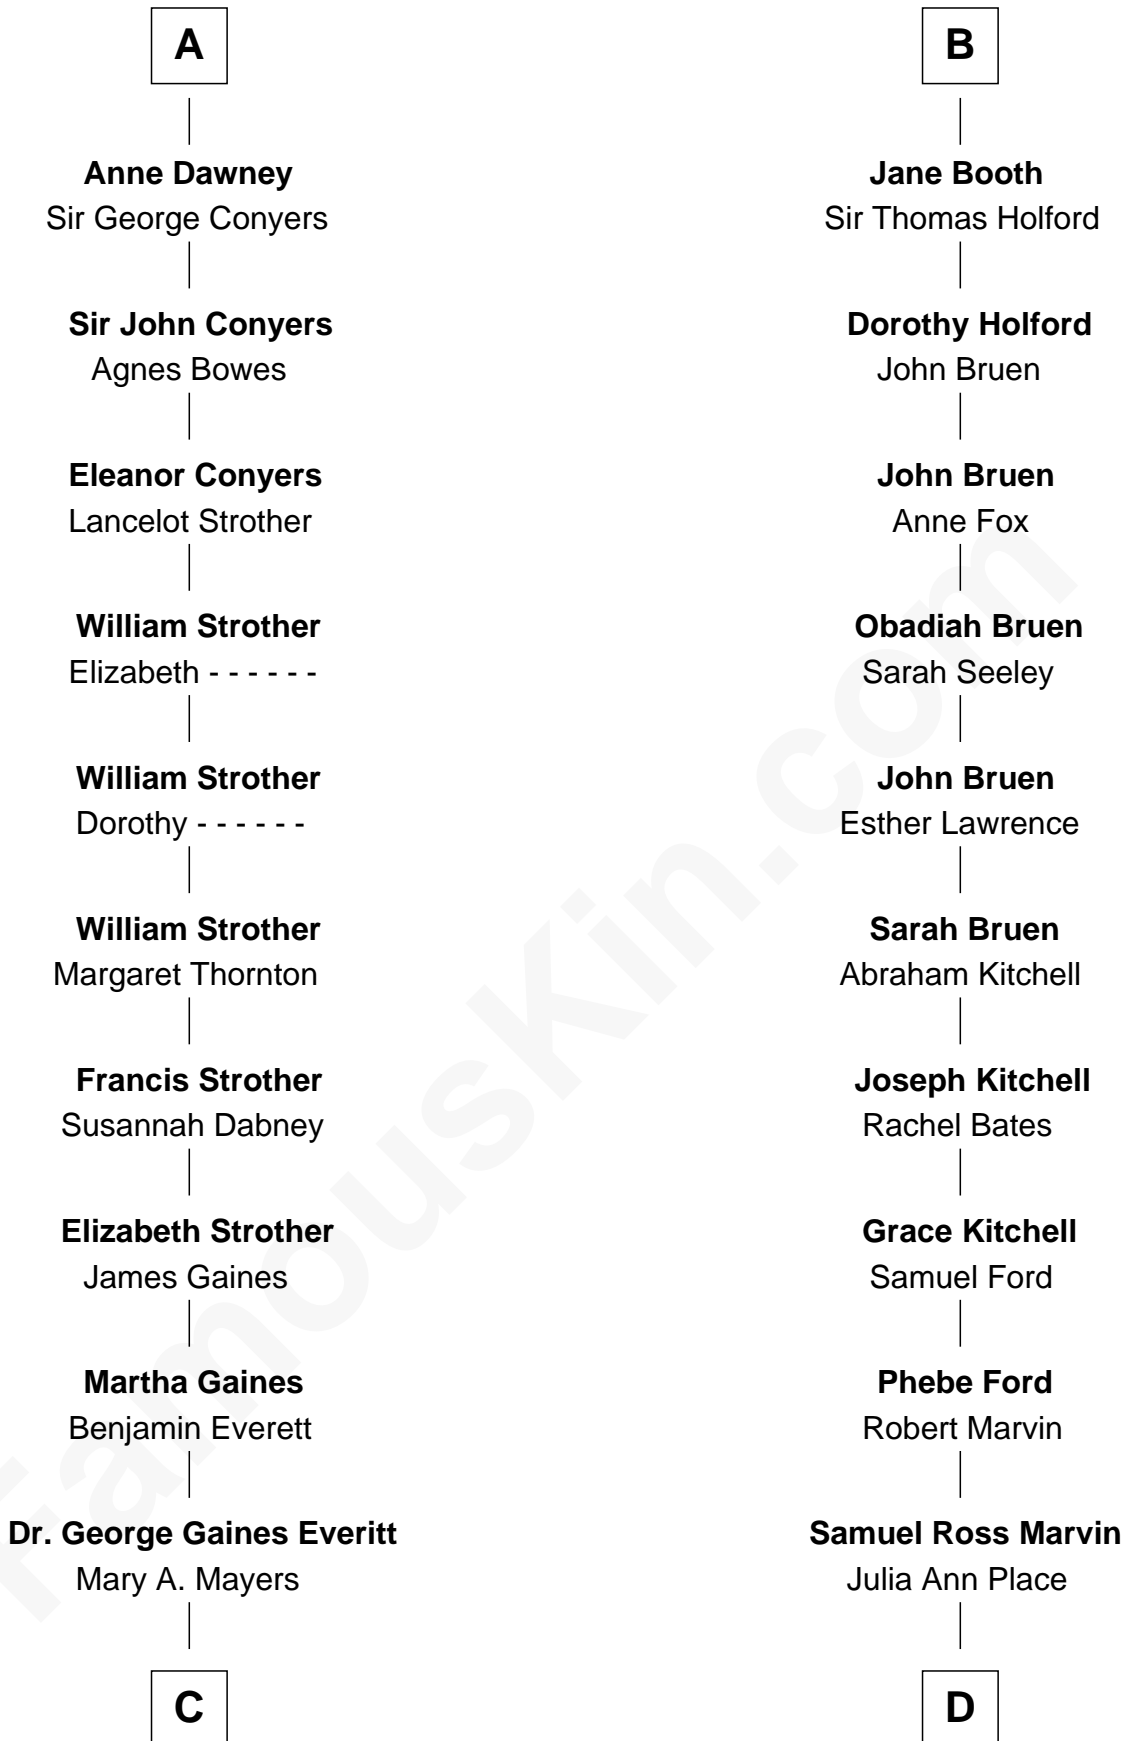

FamousKin.com Relationship Chart of

William H. Macy

TV and Movie Actor

20th cousin of

Barbara (Pierce) Bush

First Lady of President George H.W. Bush

C

Horace Benjamin Everitt

Martha Leticia Roberts

Mary Lois Everitt

Clement Overstreet

Lois Elizabeth Overstreet

William Hall Macy

William H. Macy

TV and Movie Actor

D

Jerome Place Marvin

Martha Ann Stokes

Mabel Marvin

Scott Pierce

Marvin Pierce

Pauline Robinson

Barbara (Pierce) Bush

First Lady of George H.W. Bush