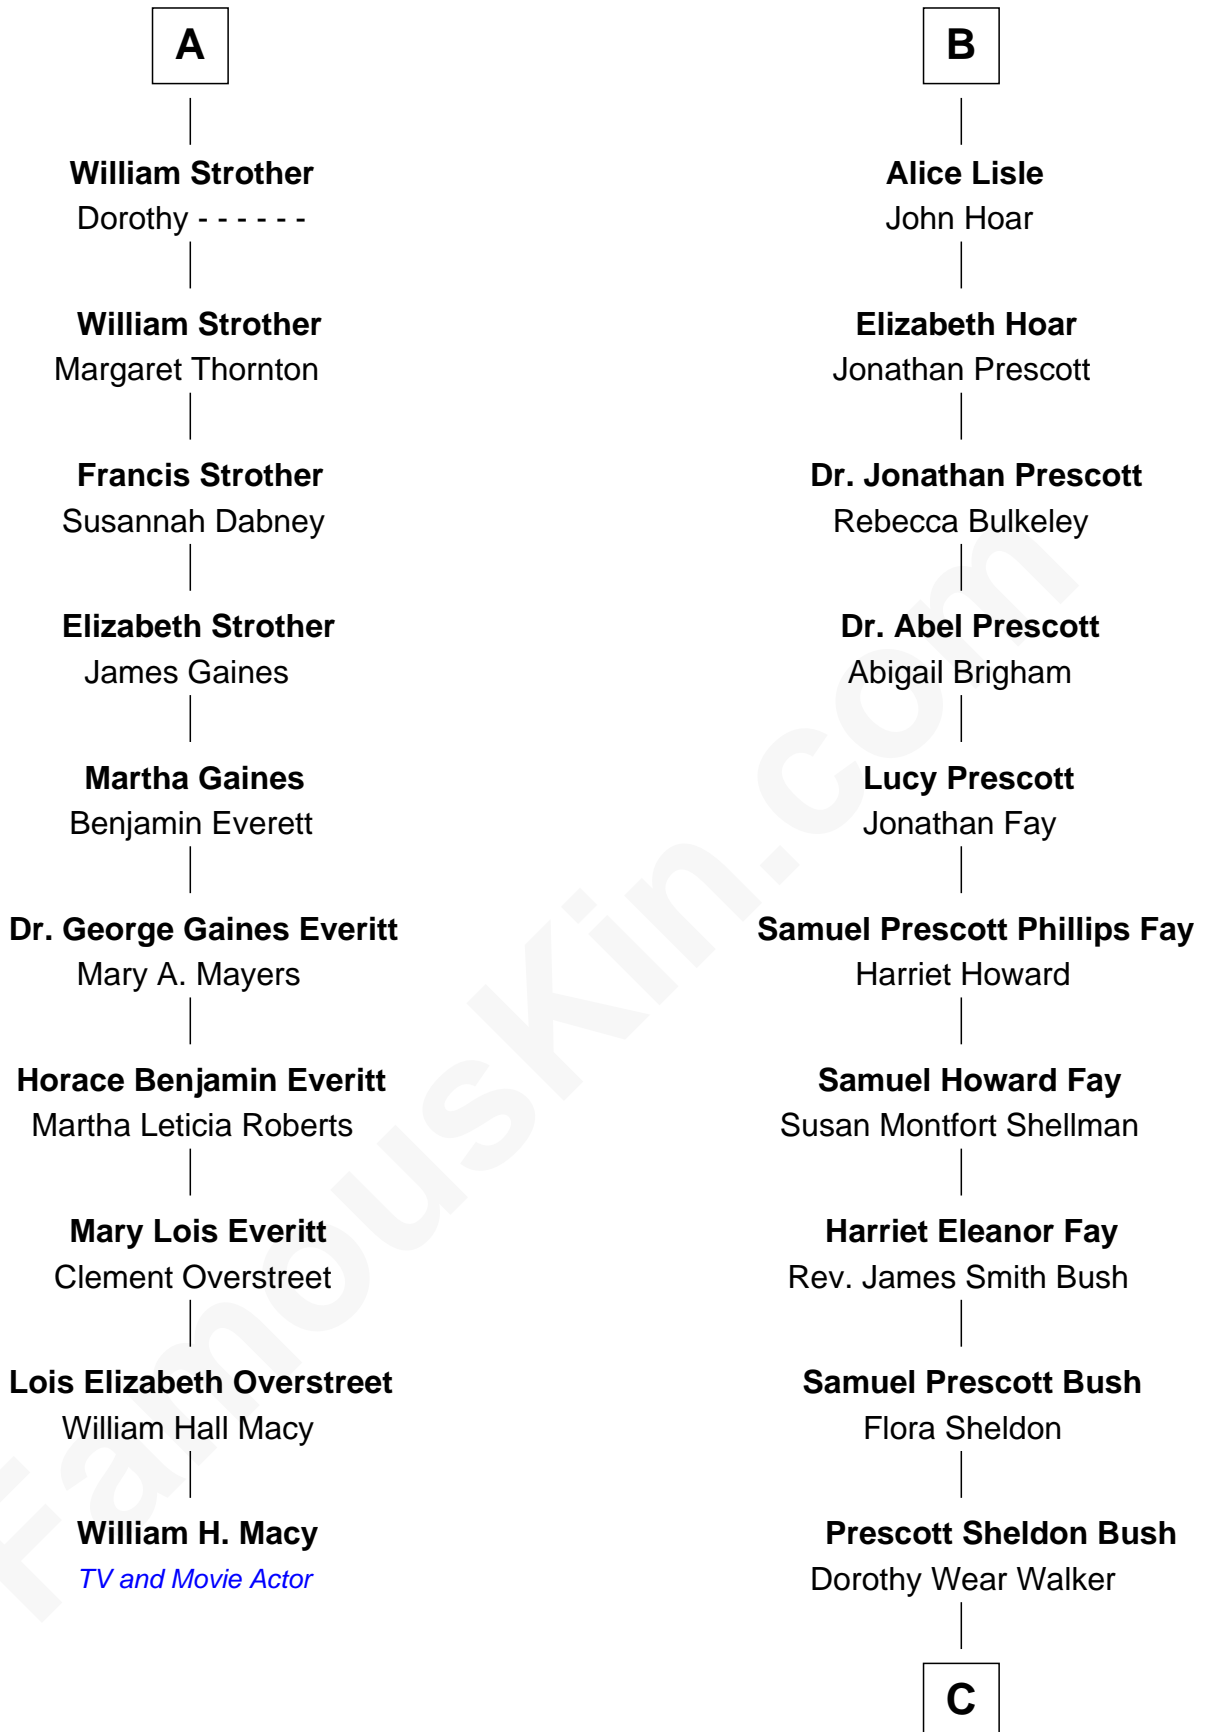

# FamousKin.com Relationship Chart of

**William H. Macy**

*TV and Movie Actor*

16th cousin 2 times removed of

**George W. Bush**

*43rd U.S. President*

**Sir Humphrey Stafford**

Eleanor Aylesbury

Sir William Berkeley

**Richard Berkeley**

Elizabeth Conningsby

**Sir John Berkeley**

Isabel Dennis

**Sir Richard Berkeley**

Elizabeth Jermy

**Mary Berkeley**

Sir John Hungerford

**Bridget Hungerford**

Sir William Lisle

**John Lisle**

Alice Beckenshaw

**B**

**C**

**George Herbert Walker Bush**

Barbara Pierce

**George W. Bush**

*43rd U.S. President*

FamousKin.com