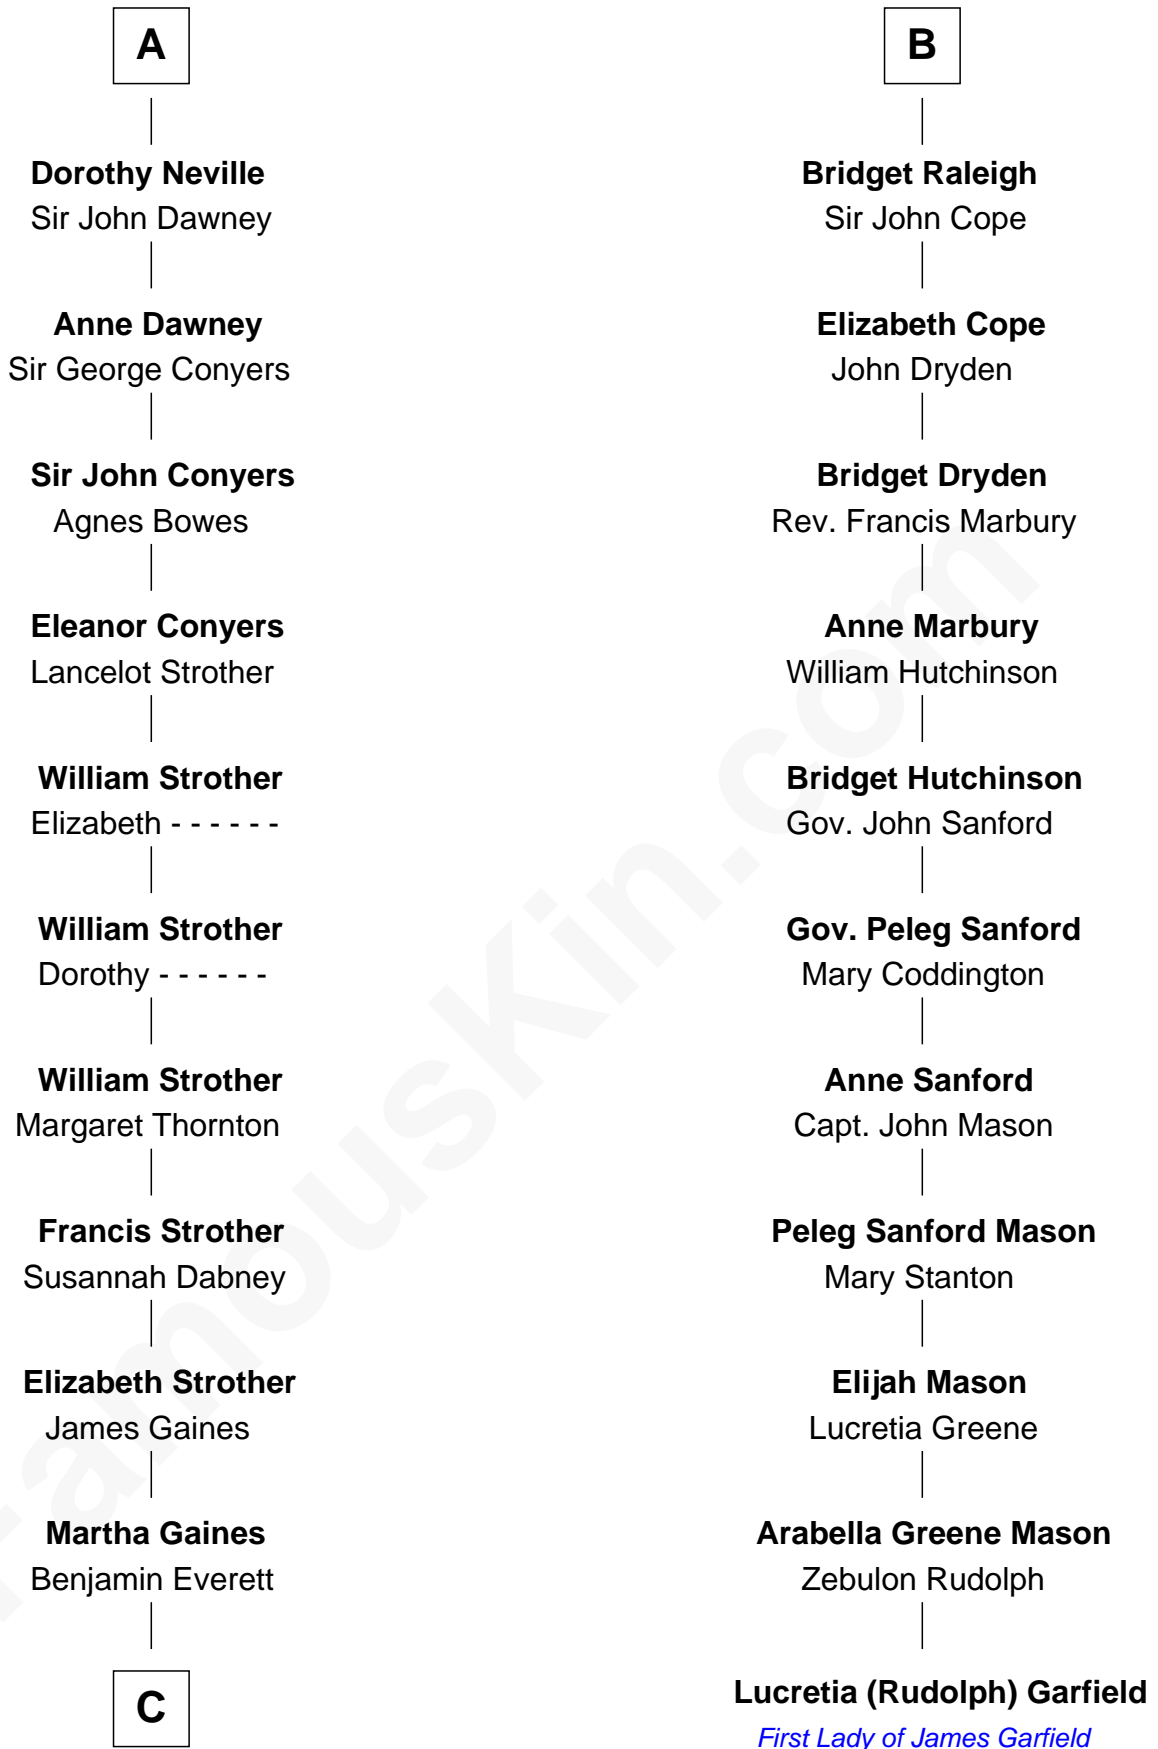

FamousKin.com

Relationship Chart of

William H. Macy

TV and Movie Actor

17th cousin 4 times removed of

Lucretia (Rudolph) Garfield

First Lady of President James Garfield

C

—
Dr. George Gaines Everitt

Mary A. Mayers

—
Horace Benjamin Everitt

Martha Leticia Roberts

—
Mary Lois Everitt

Clement Overstreet

—
Lois Elizabeth Overstreet

William Hall Macy