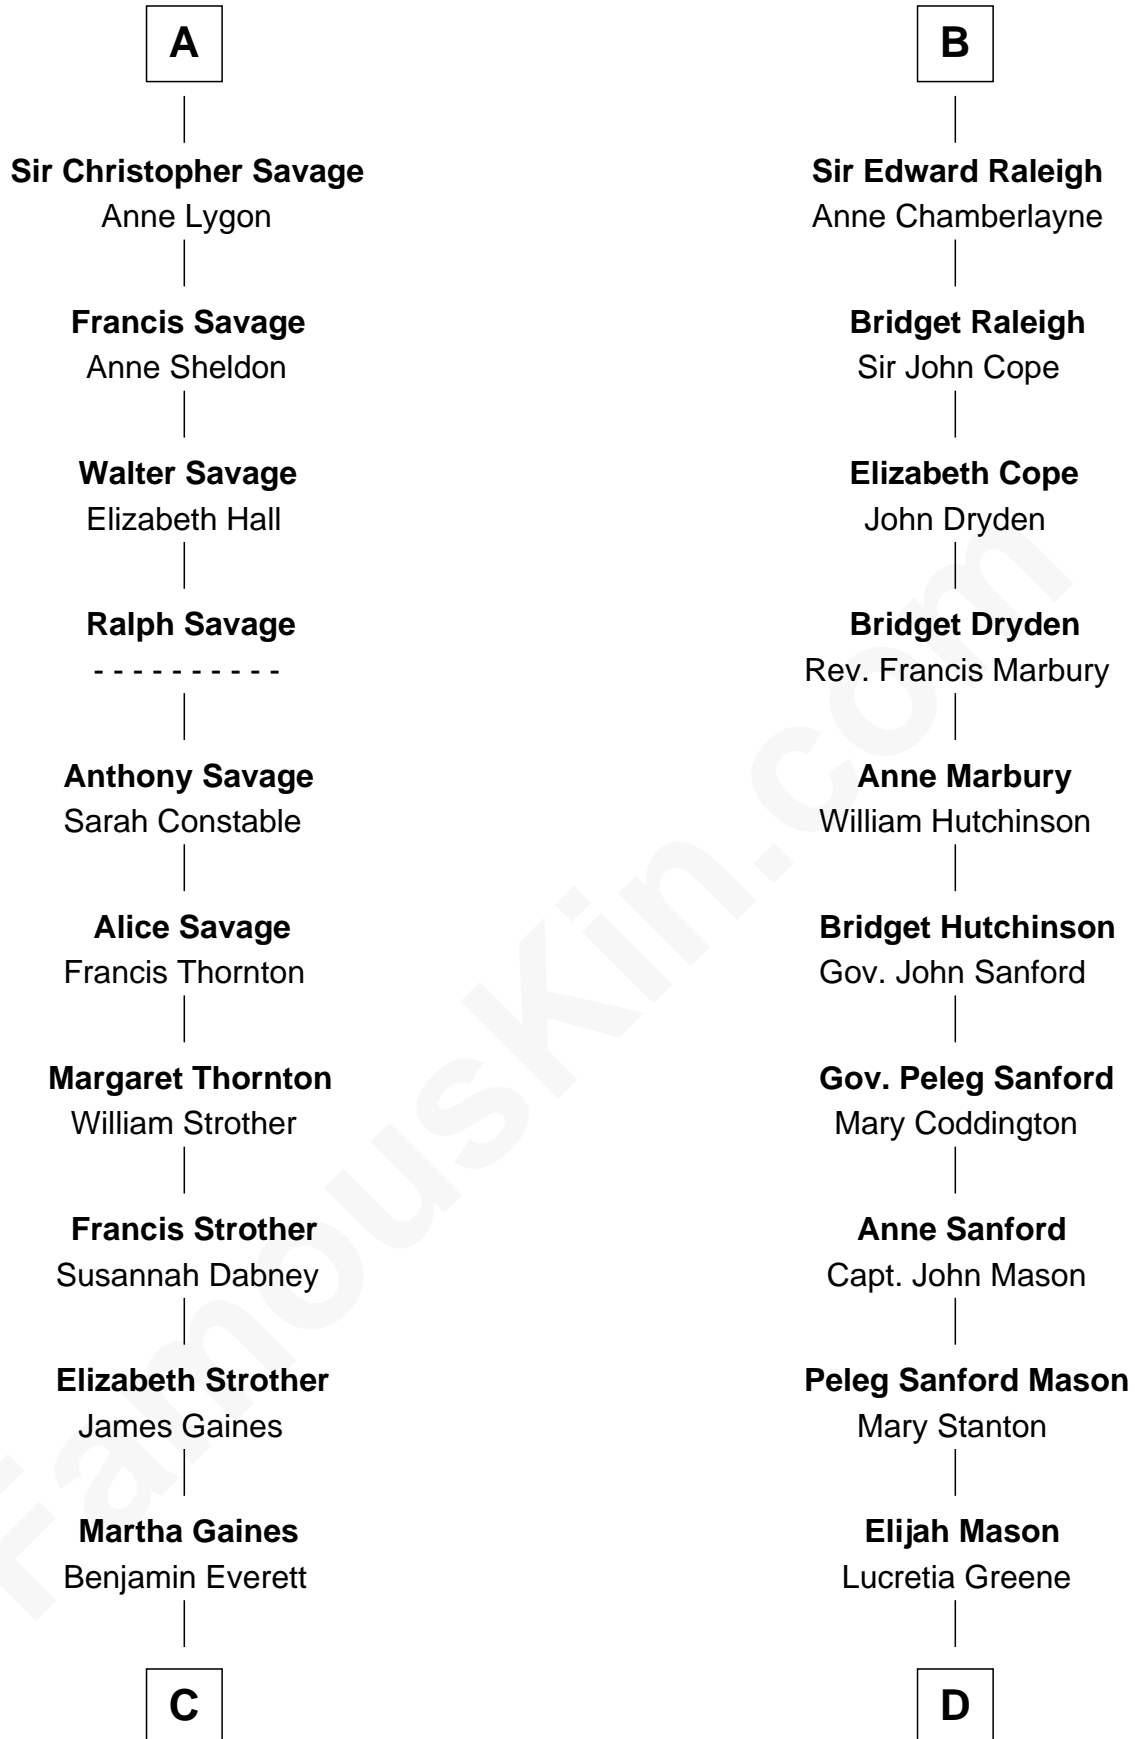

FamousKin.com

Relationship Chart of

William H. Macy

TV and Movie Actor

18th cousin 3 times removed of

Lucretia (Rudolph) Garfield

First Lady of President James Garfield

FamousKin.com