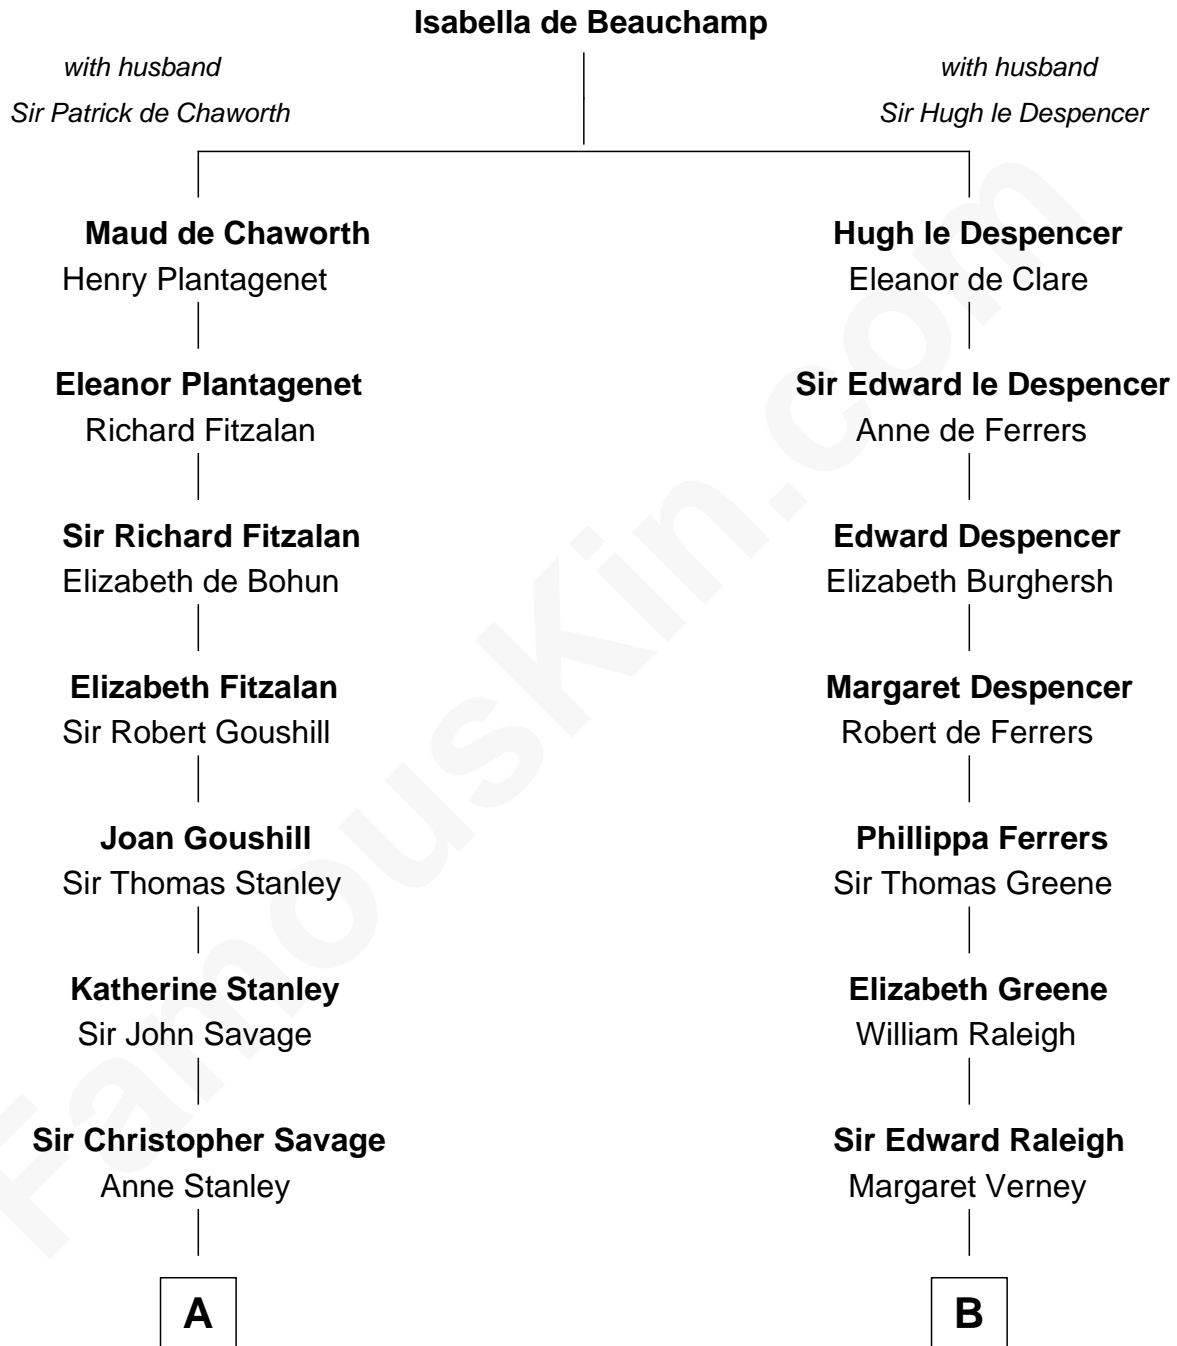

FamousKin.com

Relationship Chart of

William H. Macy

TV and Movie Actor

18th cousin 3 times removed of

Lucretia (Rudolph) Garfield

First Lady of President James Garfield

FamousKin.com