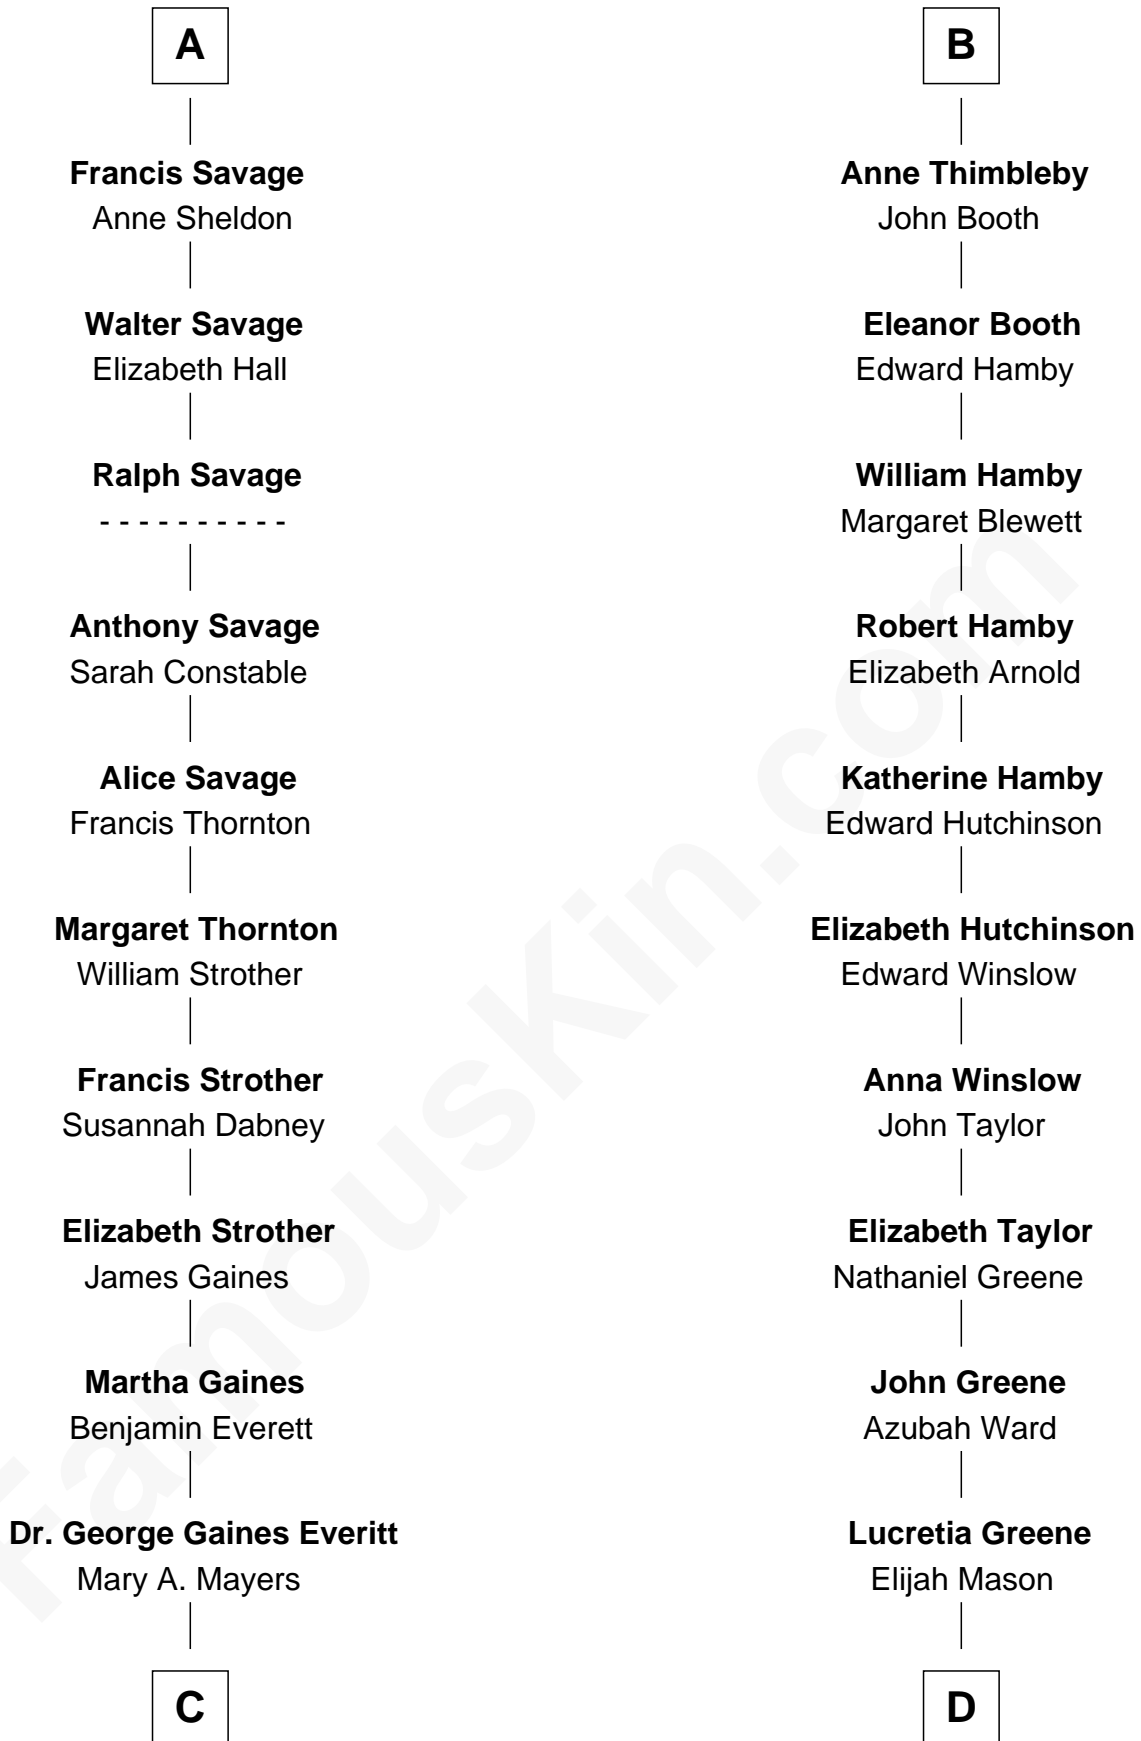

## Relationship Chart of

**William H. Macy**

*TV and Movie Actor*

18th cousin 2 times removed of

**Lucretia (Rudolph) Garfield**

*First Lady of President James Garfield*

**Bartholomew de Badlesmere**

Margaret de Clare

**Katherine Stanley**

Sir John Savage

**Sir Christopher Savage**

Anne Stanley

**Sir Christopher Savage**

Anne Lygon

**A**

**Margery de Badlesmere**

Sir William de Ros

**Maud de Roos**

John de Welles

**Margery de Welles**

Stephen le Scrope

**Maude le Scrope**

Sir Baldwin Freville

**Margaret Freville**

Sir Hugh Willoughby

**Margery Willoughby**

Sir Godfrey Hilton

**Elizabeth Hilton**

Richard Thimbleby

**B**

FamousKin.com