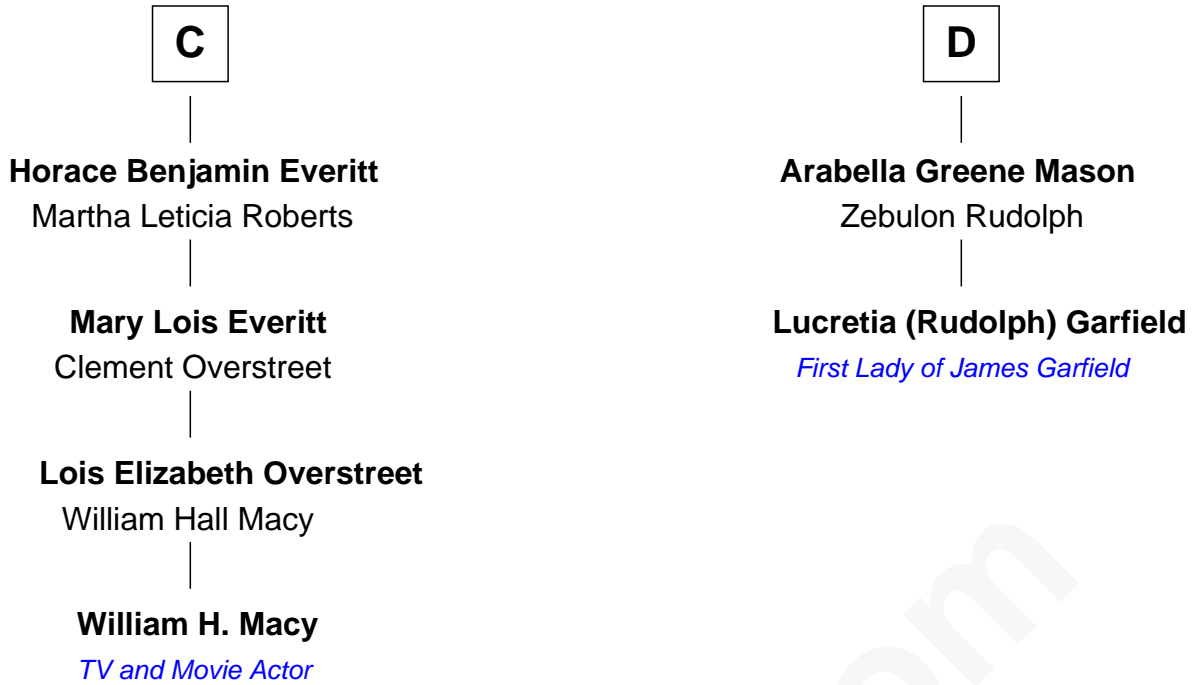

FamousKin.com Relationship Chart of

William H. Macy

TV and Movie Actor

18th cousin 2 times removed of

Lucretia (Rudolph) Garfield

First Lady of President James Garfield

Sir Hugh I de Audley

Iseult de Mortimer

A

Hugh de Audley
Margaret de Clare

Margaret de Audley
Ralph de Stafford

Elizabeth de Stafford
John de Ferrers

Robert de Ferrers
Margaret Despencer

Phillippa Ferrers
Sir Thomas Greene

Elizabeth Greene
William Raleigh

Sir Edward Raleigh
Margaret Verney

B

FamousKin.com