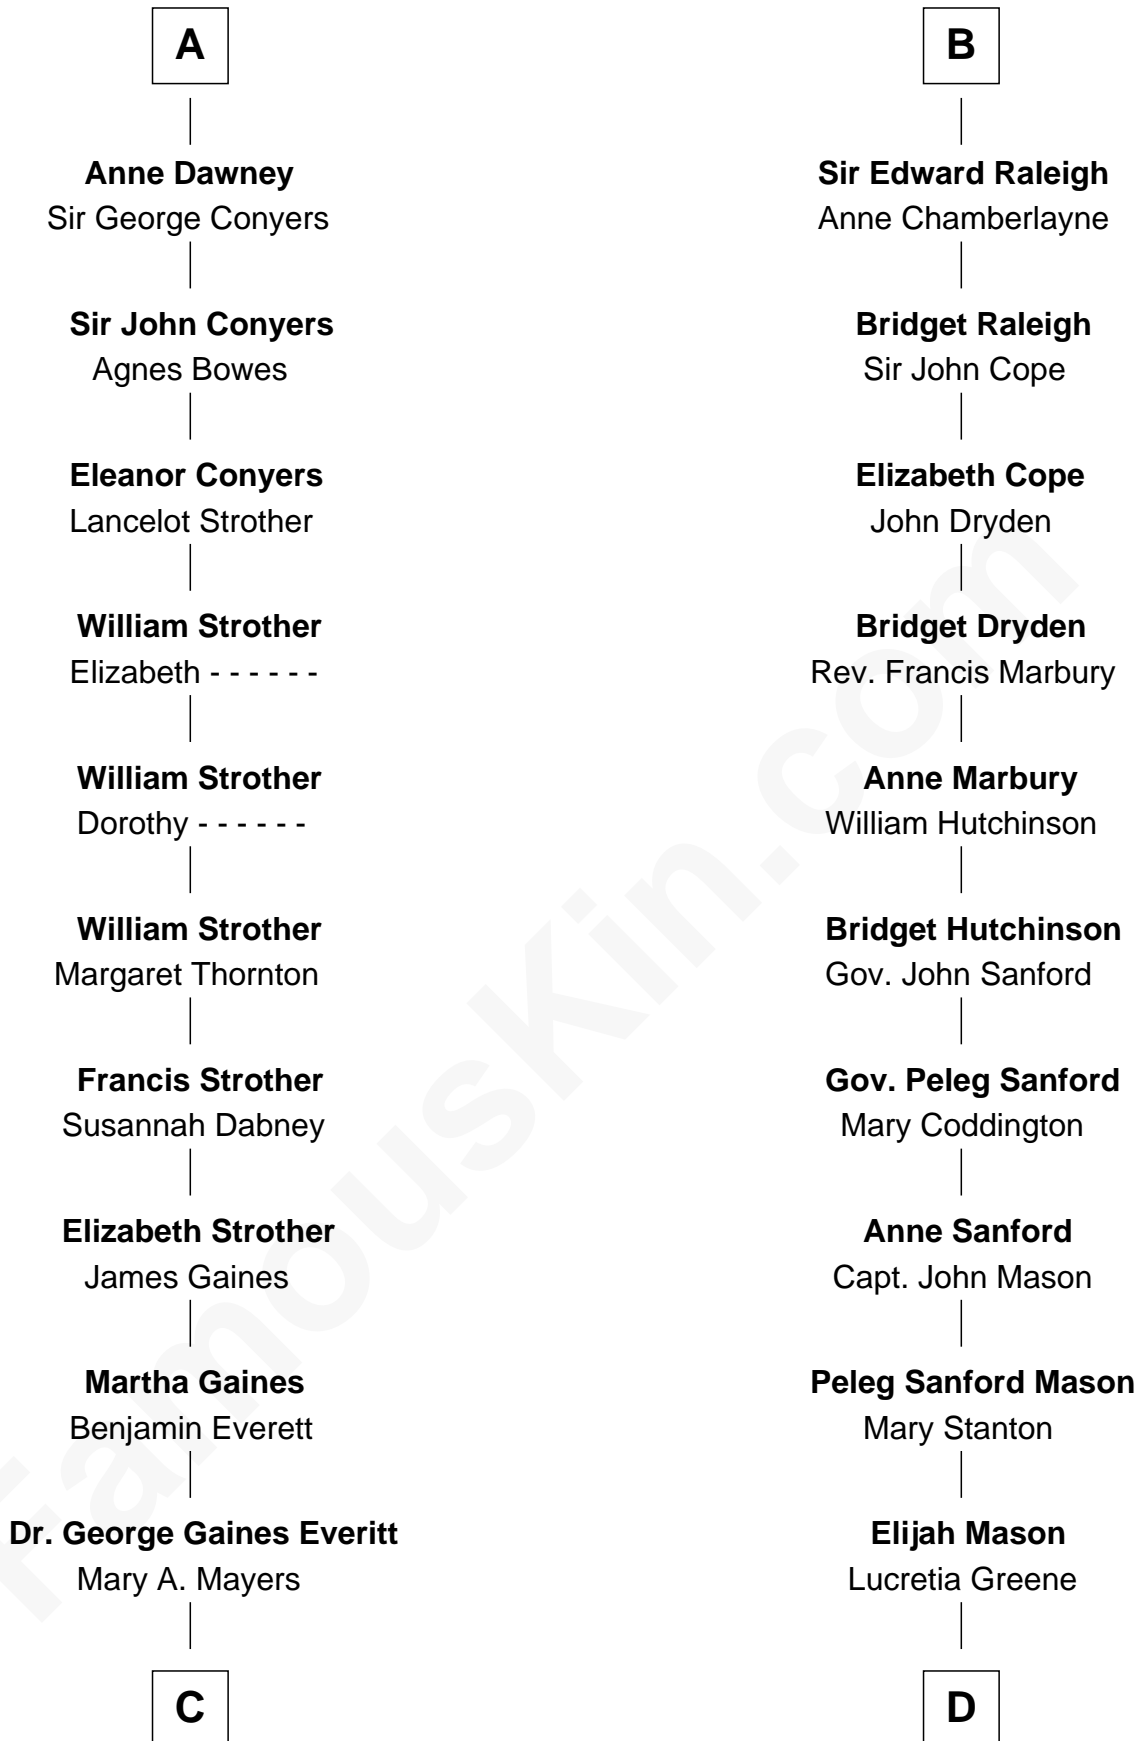

FamousKin.com Relationship Chart of

William H. Macy

TV and Movie Actor

18th cousin 2 times removed of

Lucretia (Rudolph) Garfield

First Lady of President James Garfield

Sir Hugh I de Audley

Iseult de Mortimer

Alice de Audley
Sir Ralph de Neville

Sir John de Neville
Maude de Percy

Sir Ralph Neville
Joan Beaufort

George Neville
Elizabeth Beauchamp

Sir Henry Neville
Joan Bouchier

Sir Richard Neville
Anne Stafford

Dorothy Neville
Sir John Dawney

A

Hugh de Audley
Margaret de Clare

Margaret de Audley
Ralph de Stafford

Elizabeth de Stafford
John de Ferrers

Robert de Ferrers
Margaret Despencer

Phillippa Ferrers
Sir Thomas Greene

Elizabeth Greene
William Raleigh

Sir Edward Raleigh
Margaret Verney

B

FamousKin.com