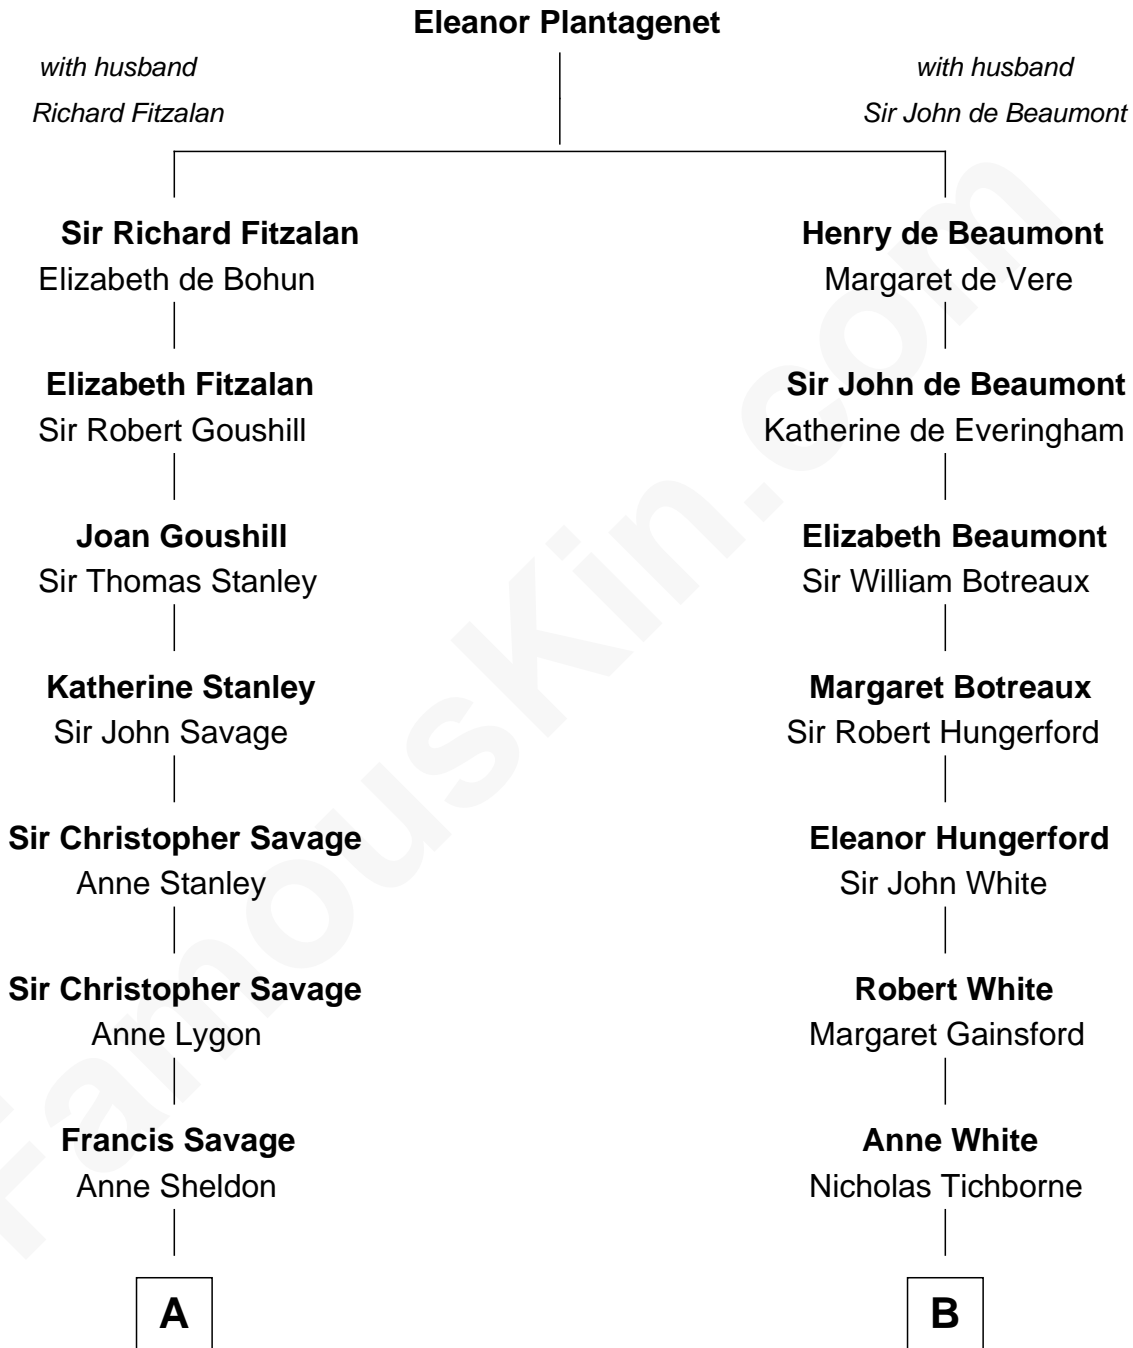

# FamousKin.com Relationship Chart of

**William H. Macy**

*TV and Movie Actor*

19th cousin of

**Louis L'Amour**

*Western Author*

**C**

**Mary Lois Everitt**  
Clement Overstreet

**Lois Elizabeth Overstreet**  
William Hall Macy

**William H. Macy**  
*TV and Movie Actor*

**D**

**Abraham Truman Dearborn**  
Elizabeth Frances Freeman

**Emily Lavis Dearborn**  
Dr. Louis Charles LaMoore

**Louis L'Amour**  
*Western Author*

FamousKin.com