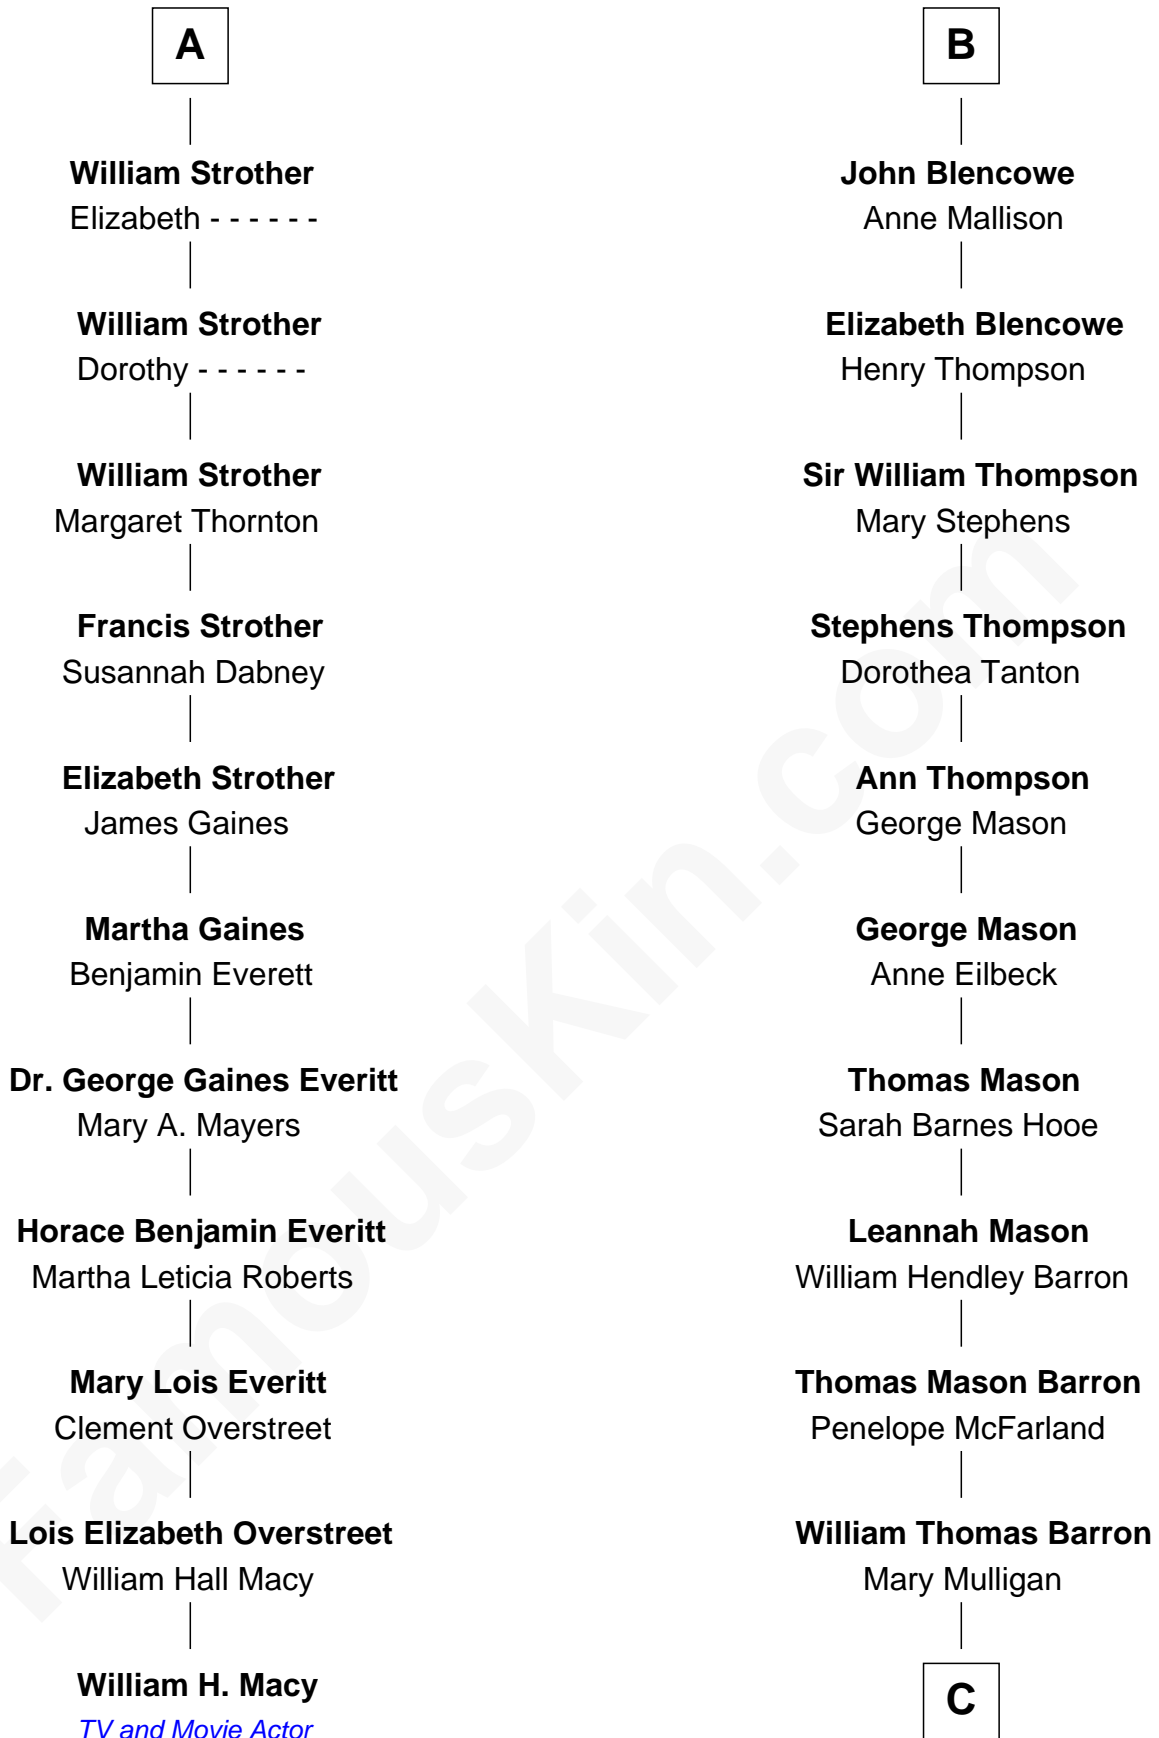

# FamousKin.com Relationship Chart of

**William H. Macy**

*TV and Movie Actor*

17th cousin 3 times removed of

**Paris Hilton**

*Socialite and TV Personality*

**C**

**Mary Adelaide Barron**  
Conrad Nicholson Hilton

**Barron Hilton**  
Marilyn June Hawley

**Richard Howard Hilton**  
Kathleen Elizabeth Avanzino

**Paris Hilton**

*Socialite and TV Personality*

FamousKin.com