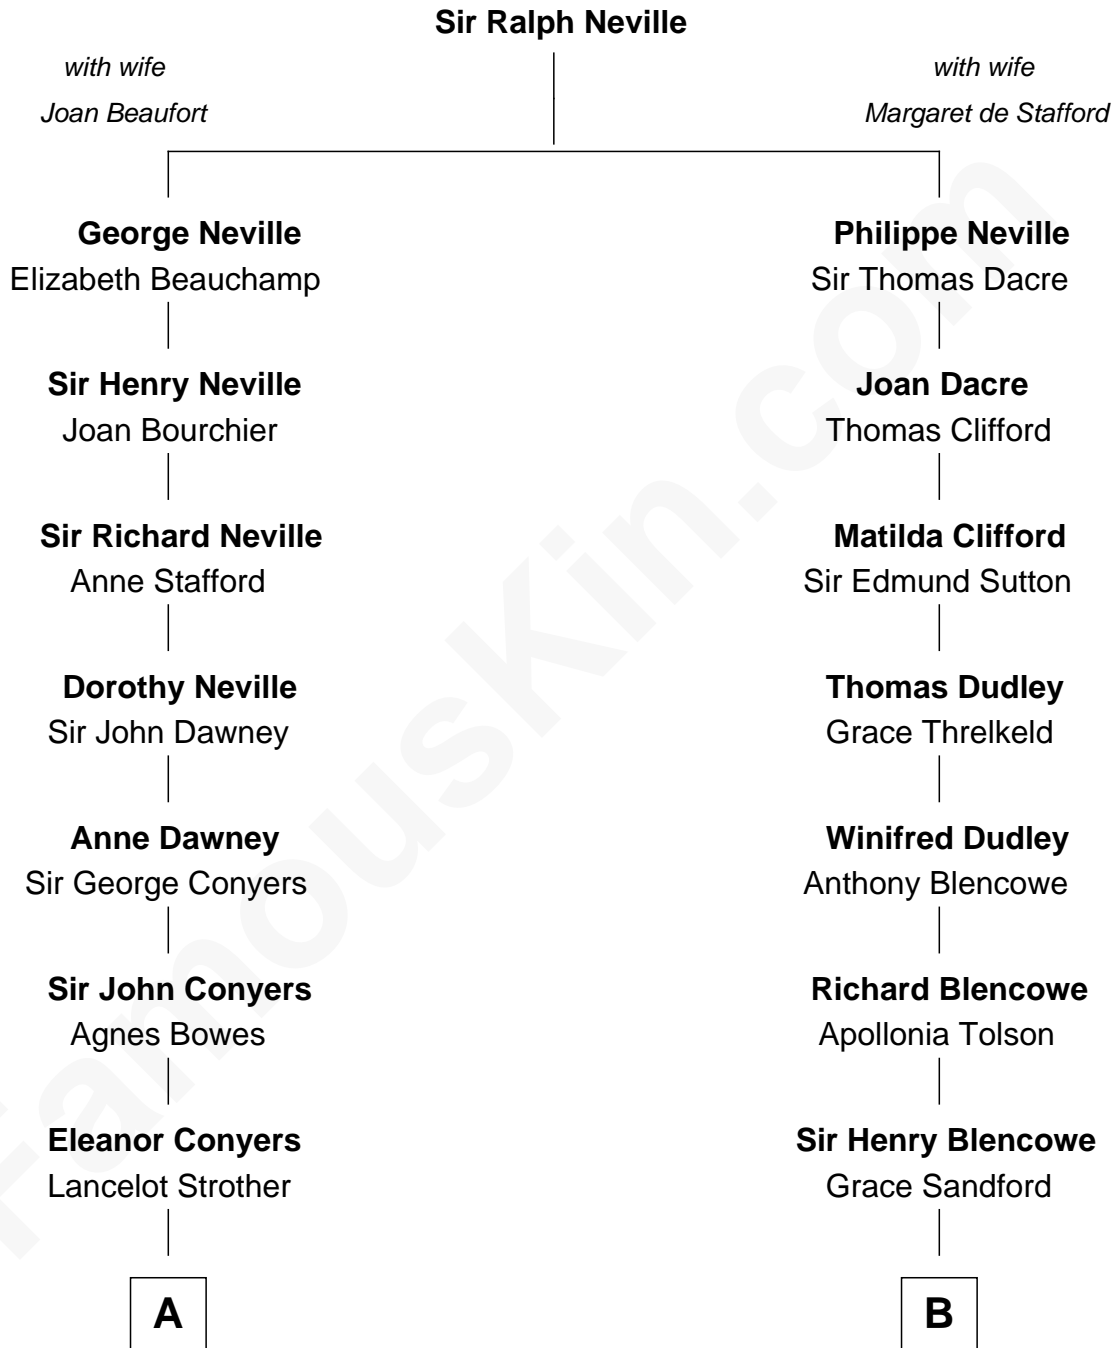

# FamousKin.com Relationship Chart of

**William H. Macy**

*TV and Movie Actor*

17th cousin 3 times removed of

**Paris Hilton**

*Socialite and TV Personality*

**C**

**Mary Adelaide Barron**  
Conrad Nicholson Hilton