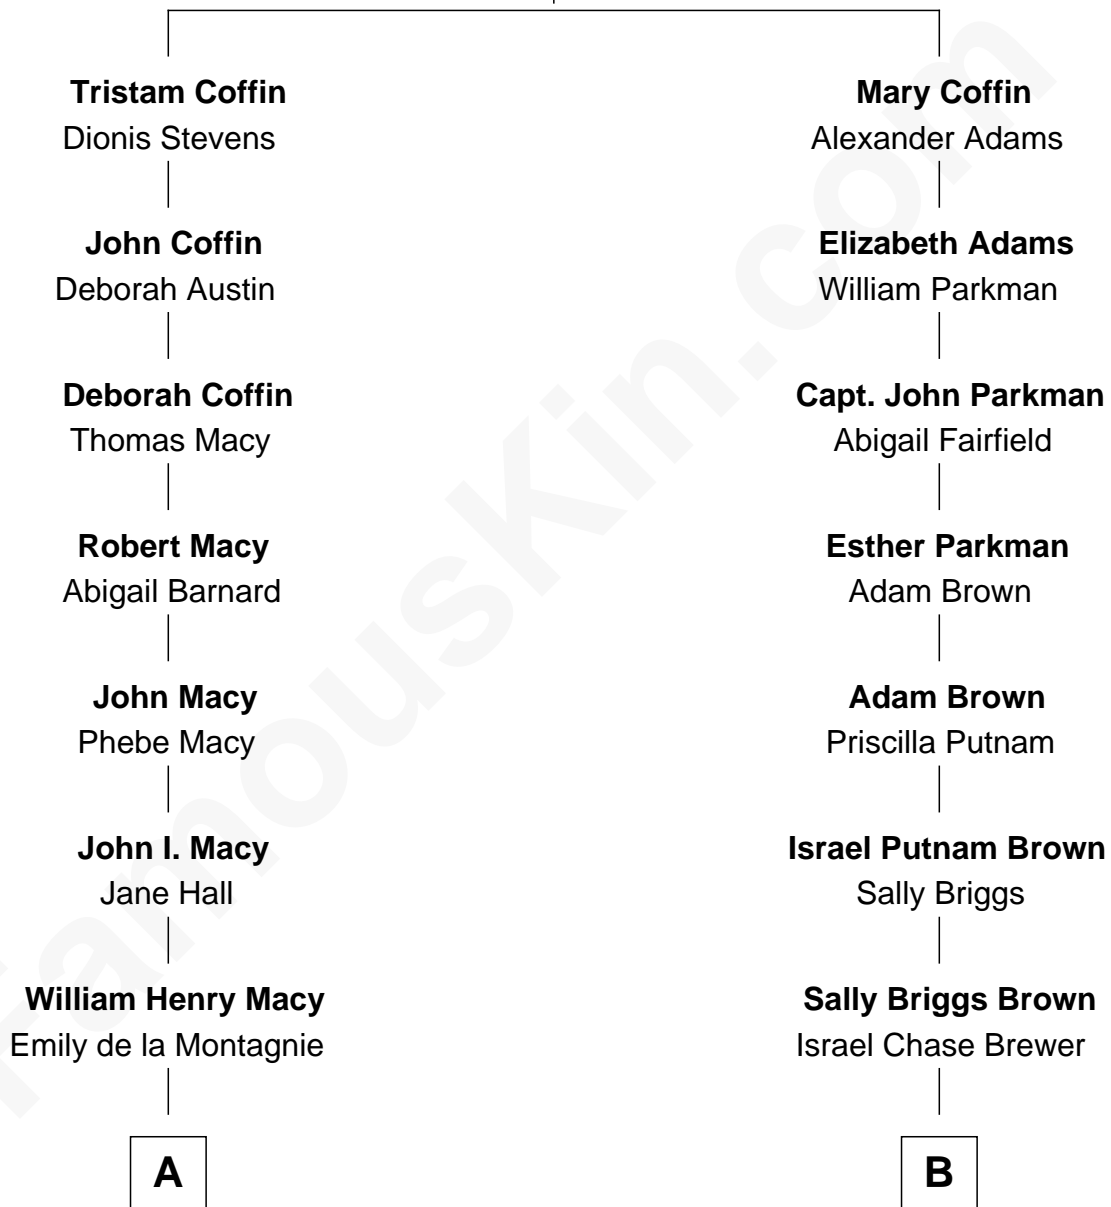

FamousKin.com Relationship Chart of

William H. Macy
TV and Movie Actor

9th cousin of

Calvin Coolidge
30th U.S. President

Peter Coffin
Joan Kember

A

Albert Hall Macy
Elizabeth C. Somerville

William Hall Macy
Lois Elizabeth Overstreet

William H. Macy
TV and Movie Actor

B

Sarah Almeda Brewer
Calvin Galusha Coolidge

Col. John Calvin Coolidge
Victoria Josephine Moor

Calvin Coolidge
30th U.S. President

FamousKin.com