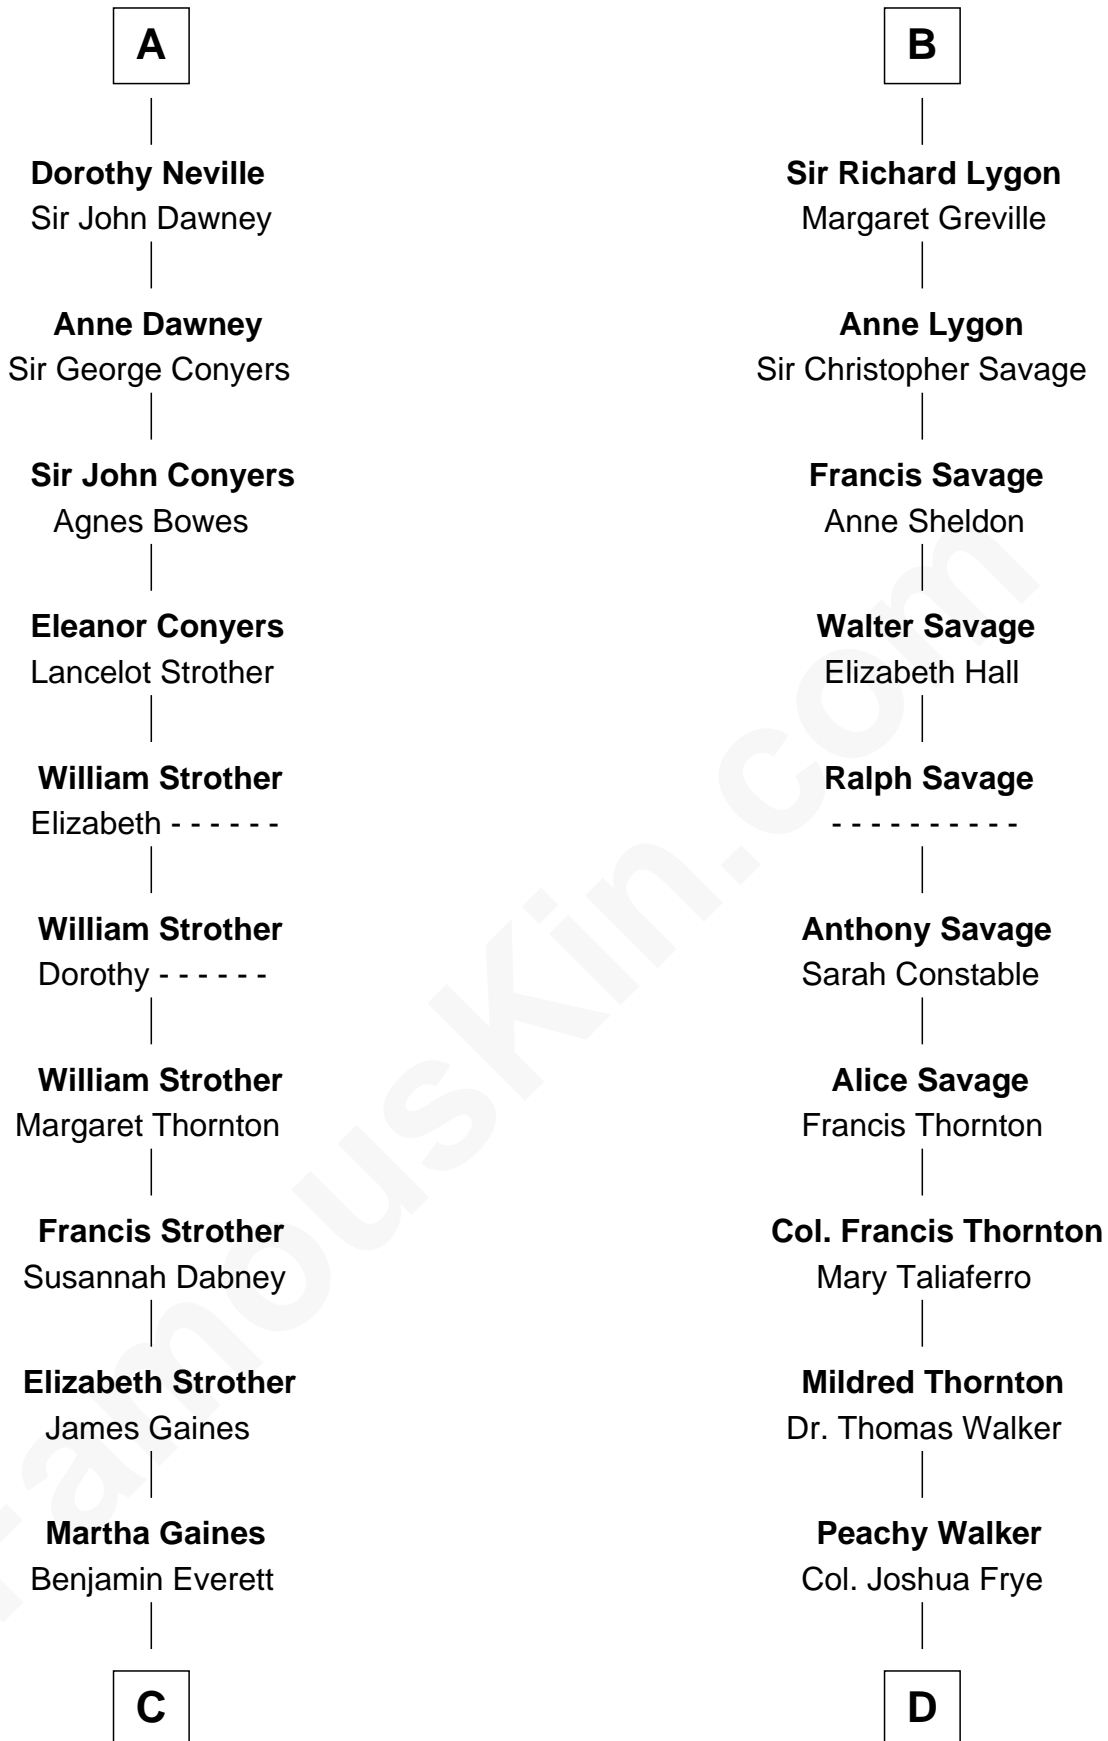

FamousKin.com Relationship Chart of

William H. Macy

TV and Movie Actor

21st cousin of

Adlai Stevenson II

31st Governor of Illinois

C

Dr. George Gaines Everitt

Mary A. Mayers

Horace Benjamin Everitt

Martha Leticia Roberts

Mary Lois Everitt

Clement Overstreet

Lois Elizabeth Overstreet

William Hall Macy

William H. Macy

TV and Movie Actor

D

Thomas Walker Frye

Elizabeth Speed Smith

Mary Peachy Frye

Rev. Lewis Warner Green

Letitia Green

Adlai Ewing Stevenson