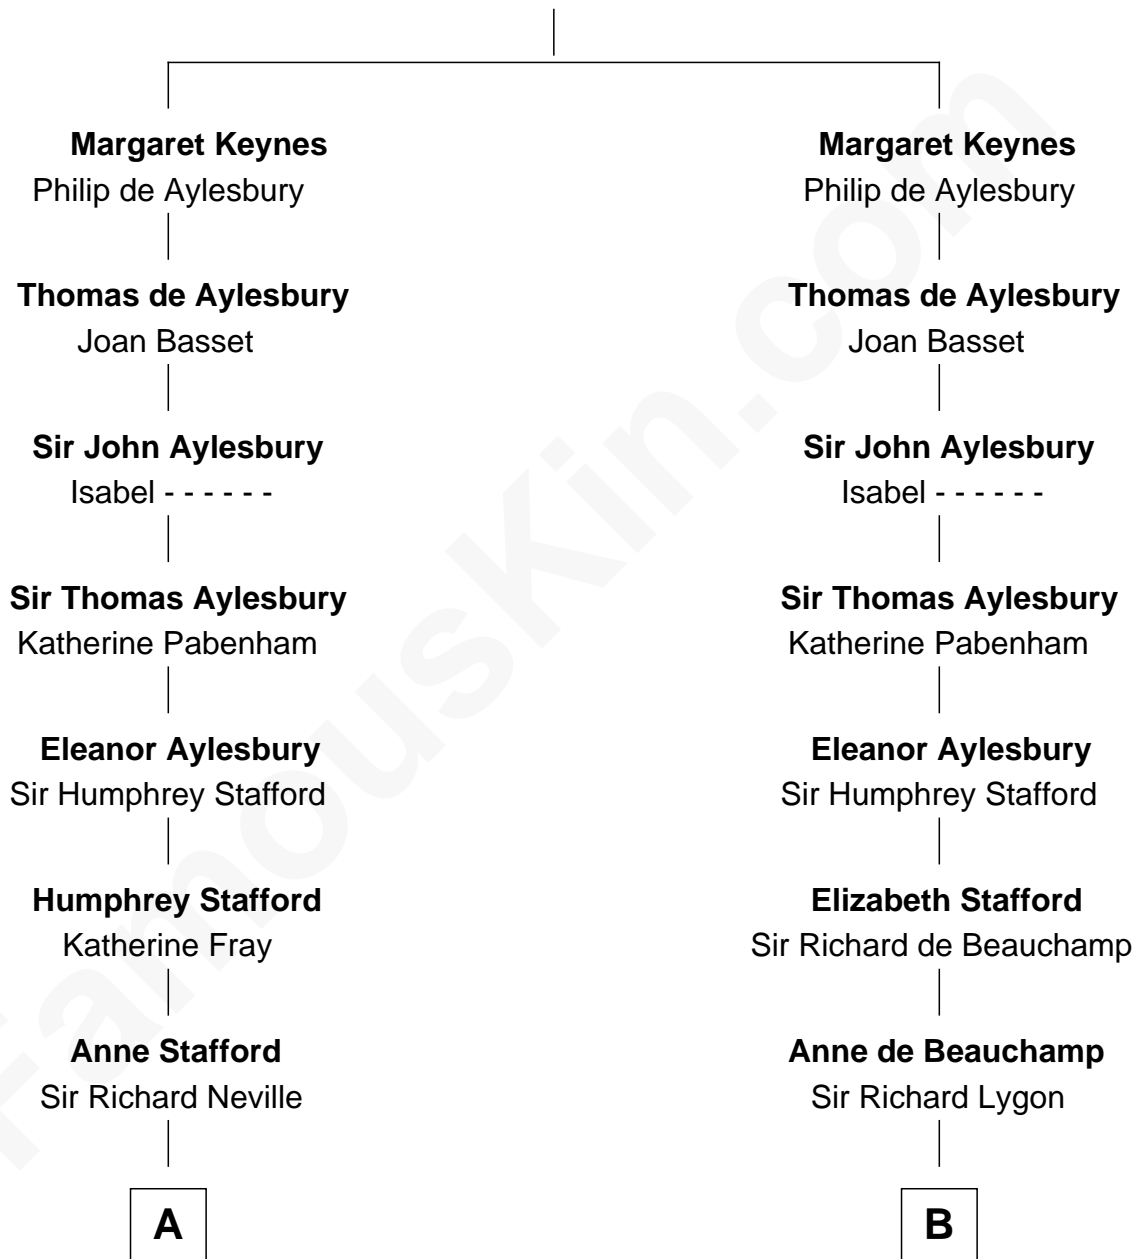

FamousKin.com Relationship Chart of

William H. Macy

TV and Movie Actor

21st cousin of

Adlai Stevenson II

31st Governor of Illinois

Robert de Keynes

C

Dr. George Gaines Everitt

Mary A. Mayers

Horace Benjamin Everitt

Martha Leticia Roberts

Mary Lois Everitt

Clement Overstreet

Lois Elizabeth Overstreet

William Hall Macy

William H. Macy

TV and Movie Actor

D

Thomas Walker Frye

Elizabeth Speed Smith

Mary Peachy Frye

Rev. Lewis Warner Green

Letitia Green