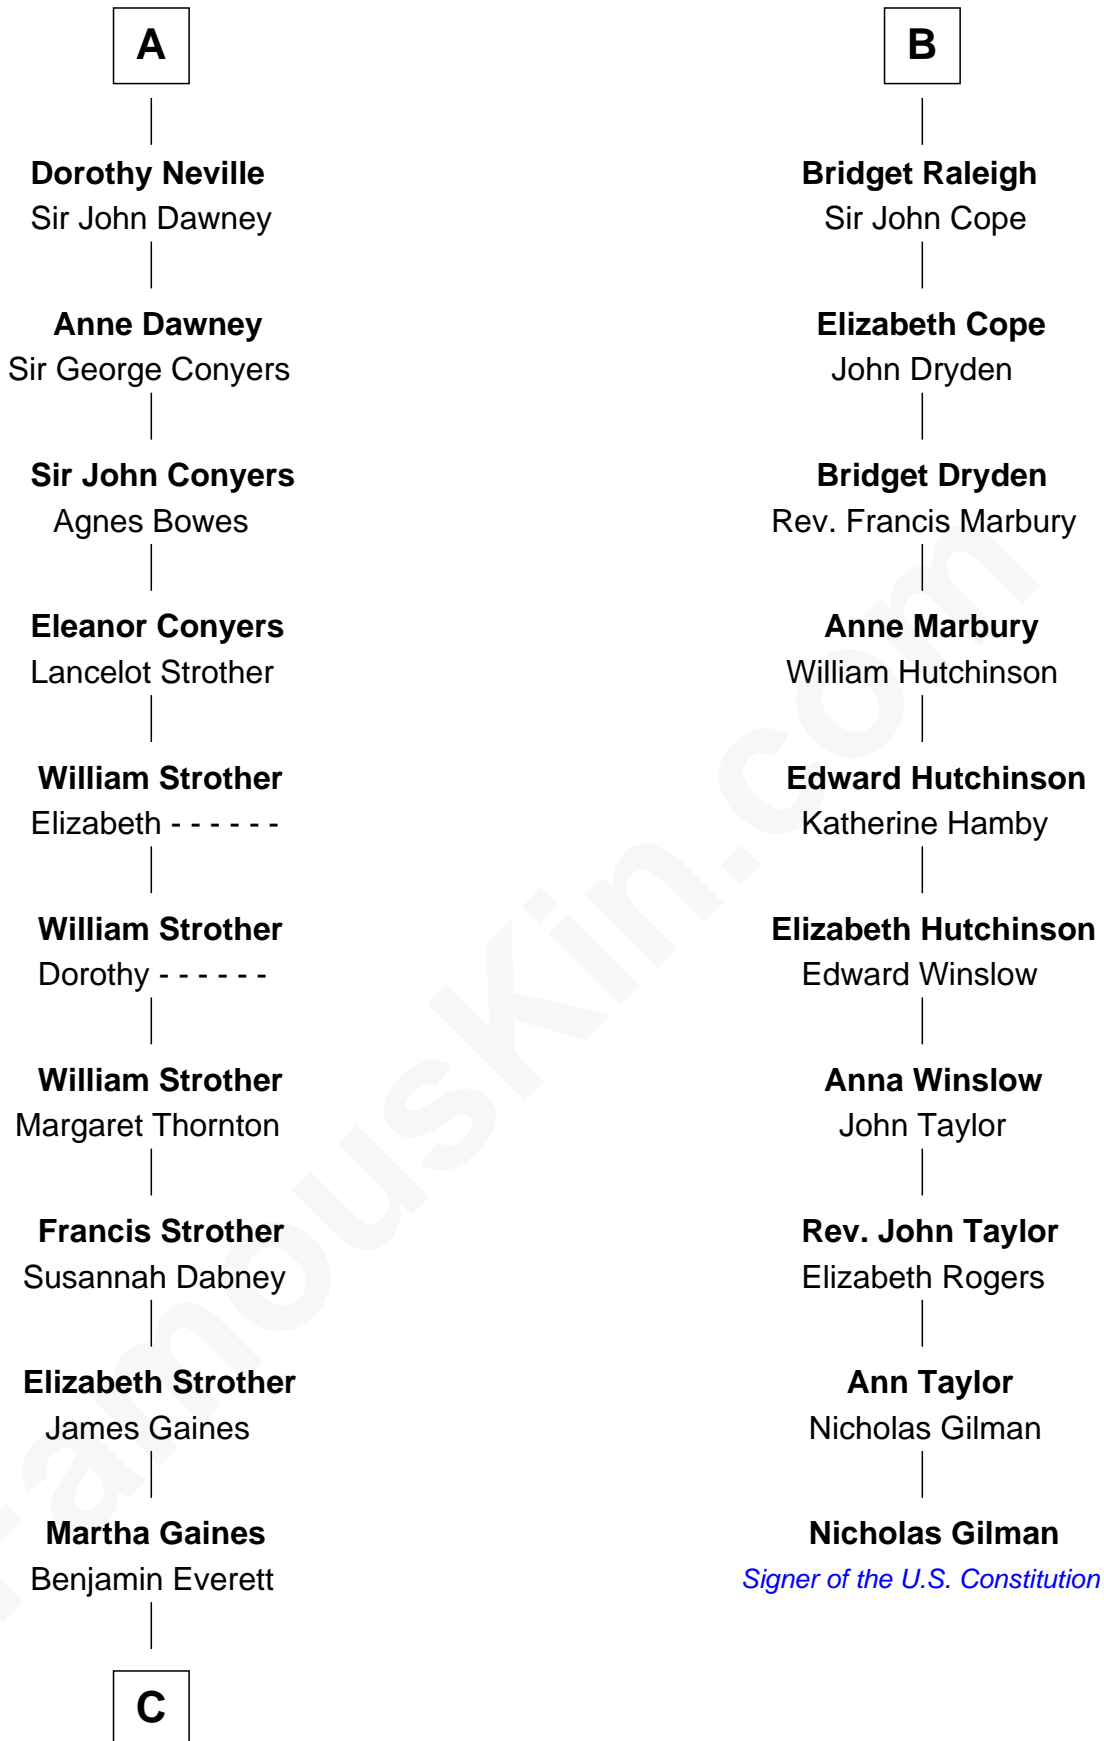

FamousKin.com Relationship Chart of

William H. Macy

TV and Movie Actor

16th cousin 5 times removed of

Nicholas Gilman

Signer of the U.S. Constitution

C

—
Dr. George Gaines Everitt

Mary A. Mayers

—
Horace Benjamin Everitt

Martha Leticia Roberts

—
Mary Lois Everitt

Clement Overstreet

—
Lois Elizabeth Overstreet

William Hall Macy

—
William H. Macy