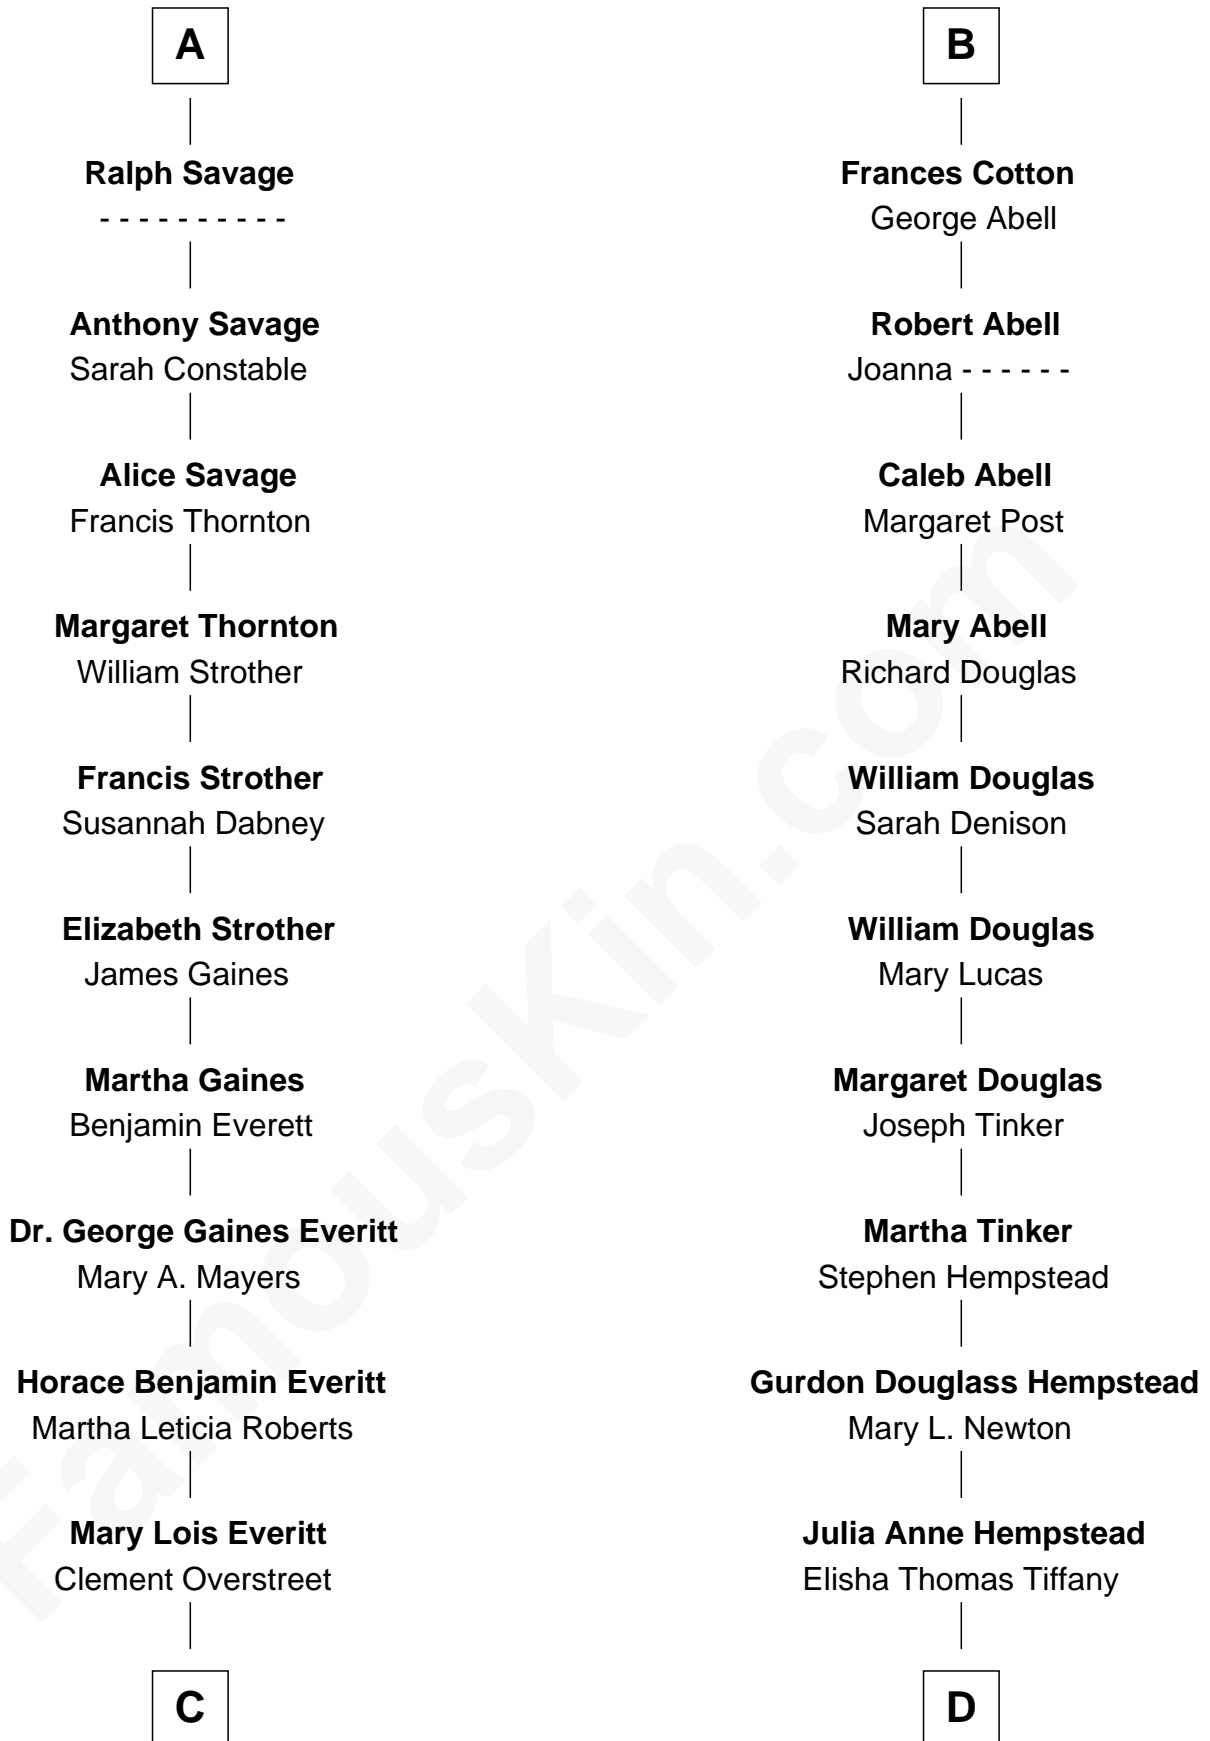

FamousKin.com Relationship Chart of

William H. Macy

TV and Movie Actor

18th cousin 2 times removed of

Richard Gere

Movie Actor

Sir Edmund Ferrers

Ellen Roche

C

Lois Elizabeth Overstreet

William Hall Macy

William H. Macy

TV and Movie Actor

D

Nelson Leroy Tiffany

Evaline Harriet Williams