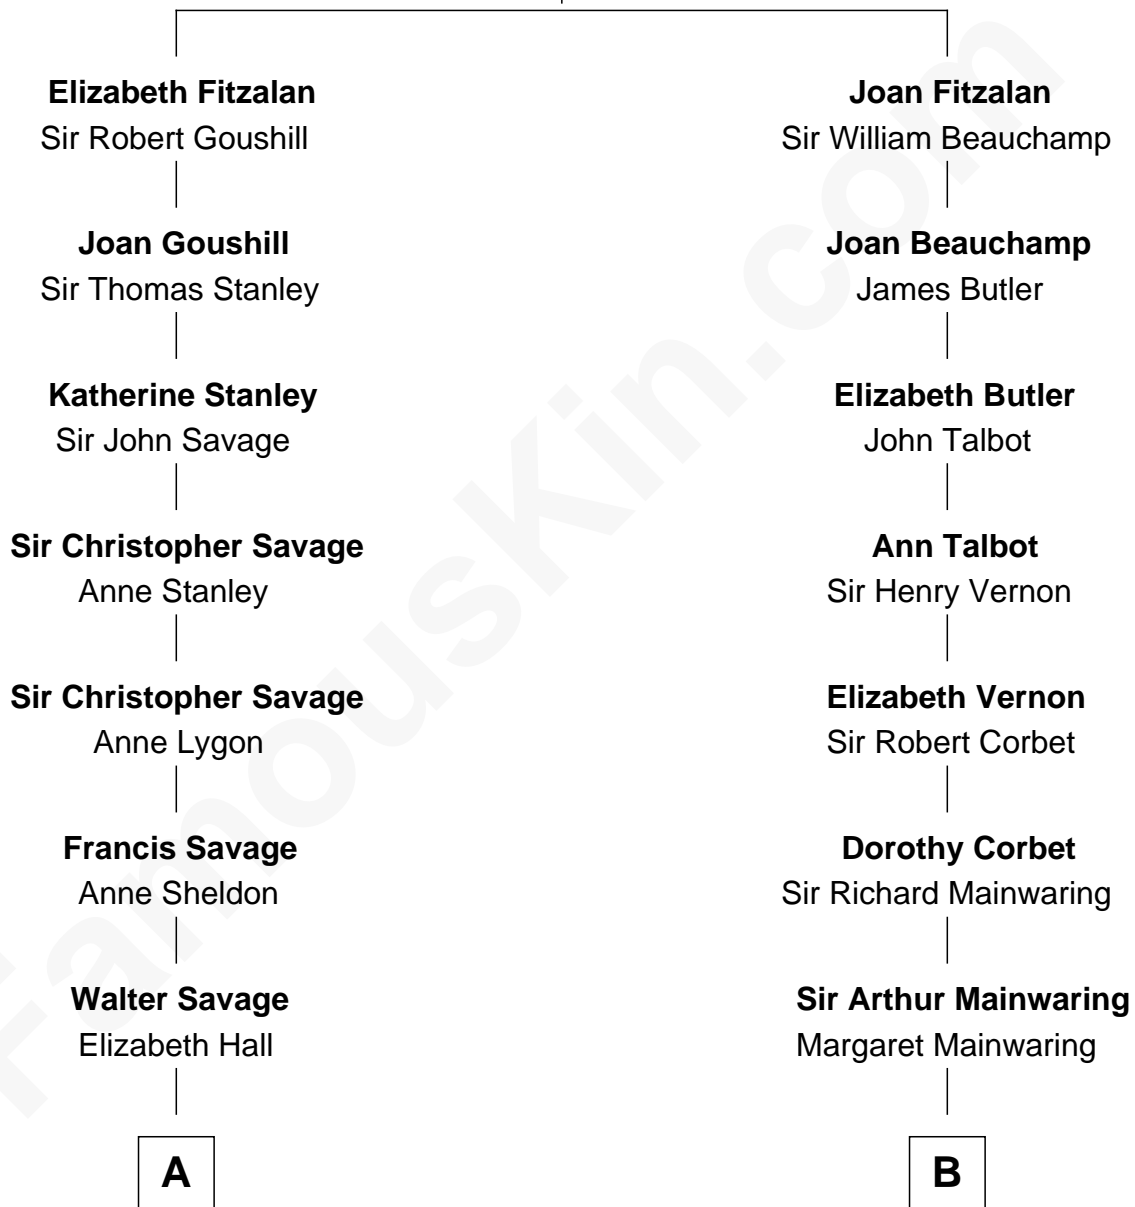

FamousKin.com Relationship Chart of

William H. Macy

TV and Movie Actor

18th cousin 3 times removed of

Richard Gere

Movie Actor

Sir Richard Fitzalan

Elizabeth de Bohun

C

Lois Elizabeth Overstreet

William Hall Macy

William H. Macy

TV and Movie Actor

D

Julia Anne Hempstead

Elisha Thomas Tiffany