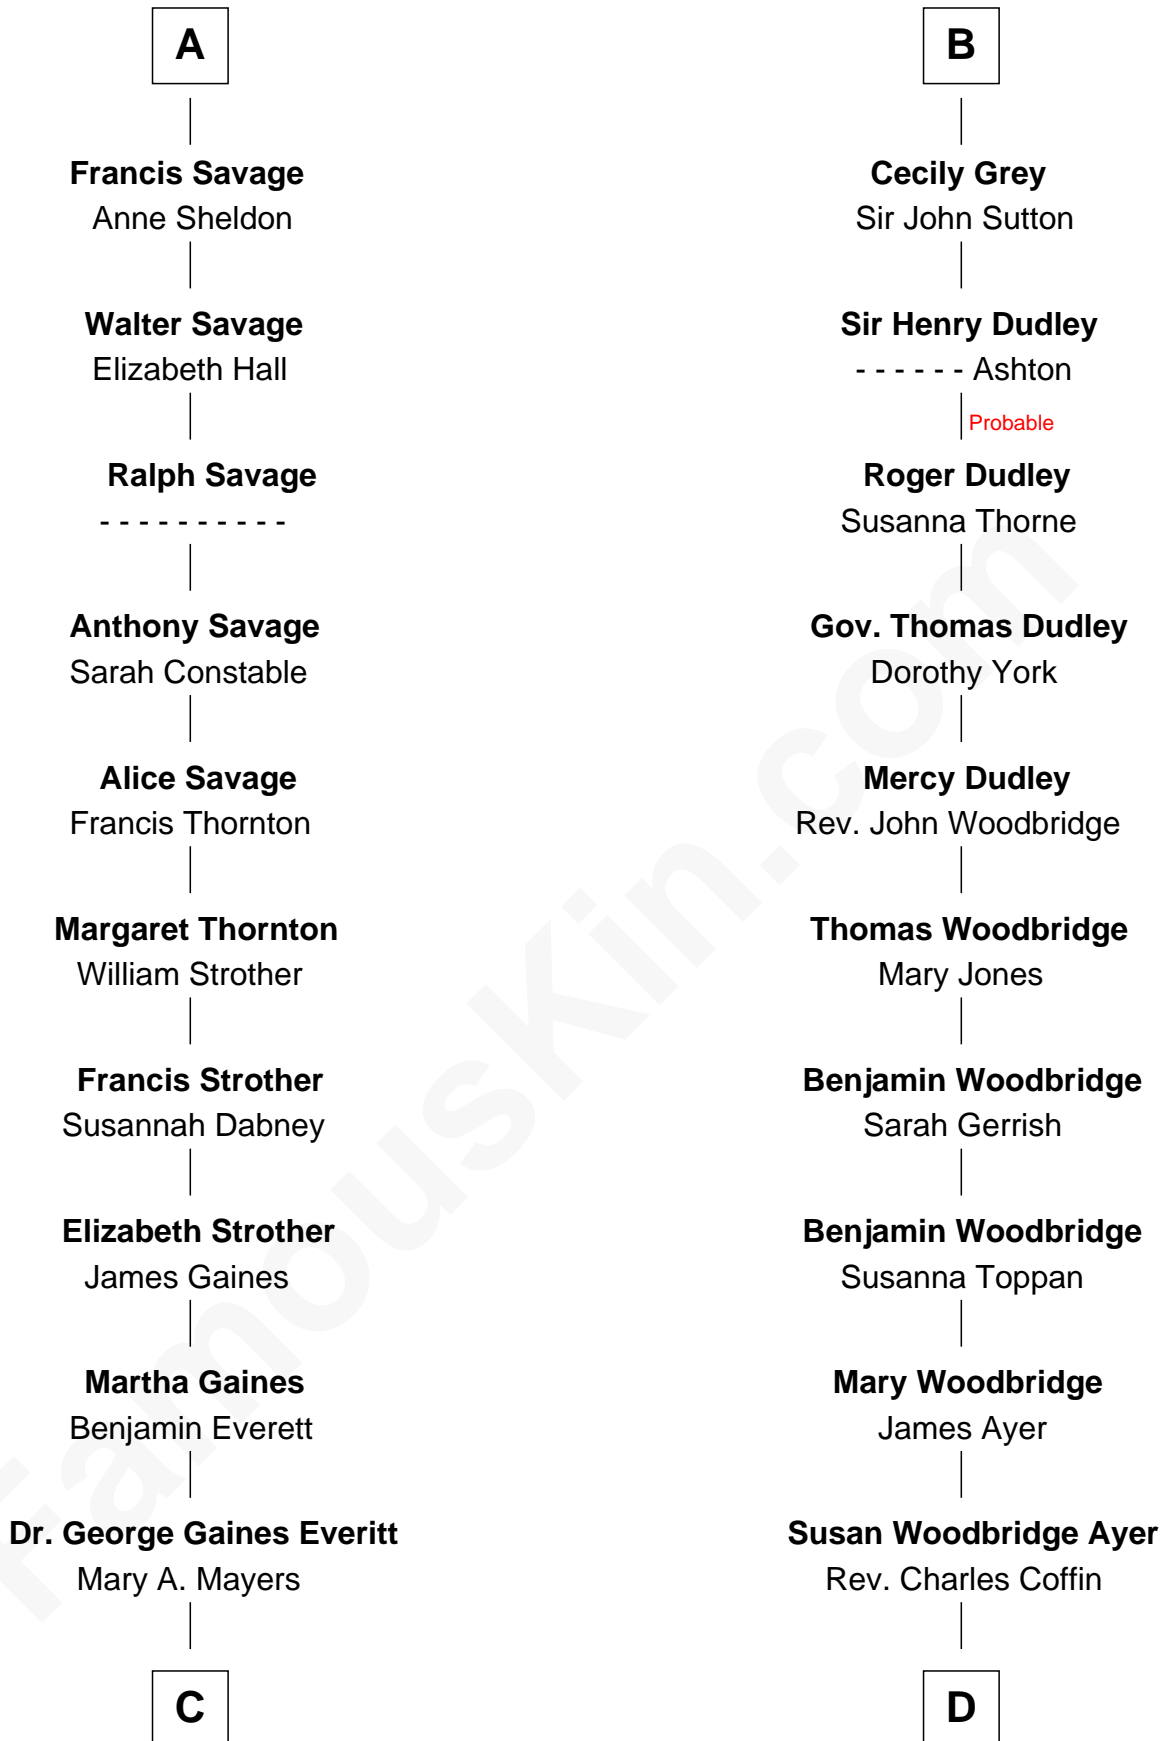

FamousKin.com Relationship Chart of

William H. Macy

TV and Movie Actor

20th cousin of

Tennessee Williams

Author of A Streetcar Named Desire

Bartholomew de Badlesmere

Margaret de Clare

Sir William de Ros

Thomas de Ros

Beatrice de Stafford

Margaret de Ros

Sir Reynold Grey

Margaret Grey

Sir William Bonville

William Bonville

Elizabeth Harington

William Bonville

Katherine Neville

Cecily Bonville

Thomas Grey

B

C

Horace Benjamin Everitt

Martha Leticia Roberts

Mary Lois Everitt

Clement Overstreet

Lois Elizabeth Overstreet

William Hall Macy

William H. Macy

TV and Movie Actor

D