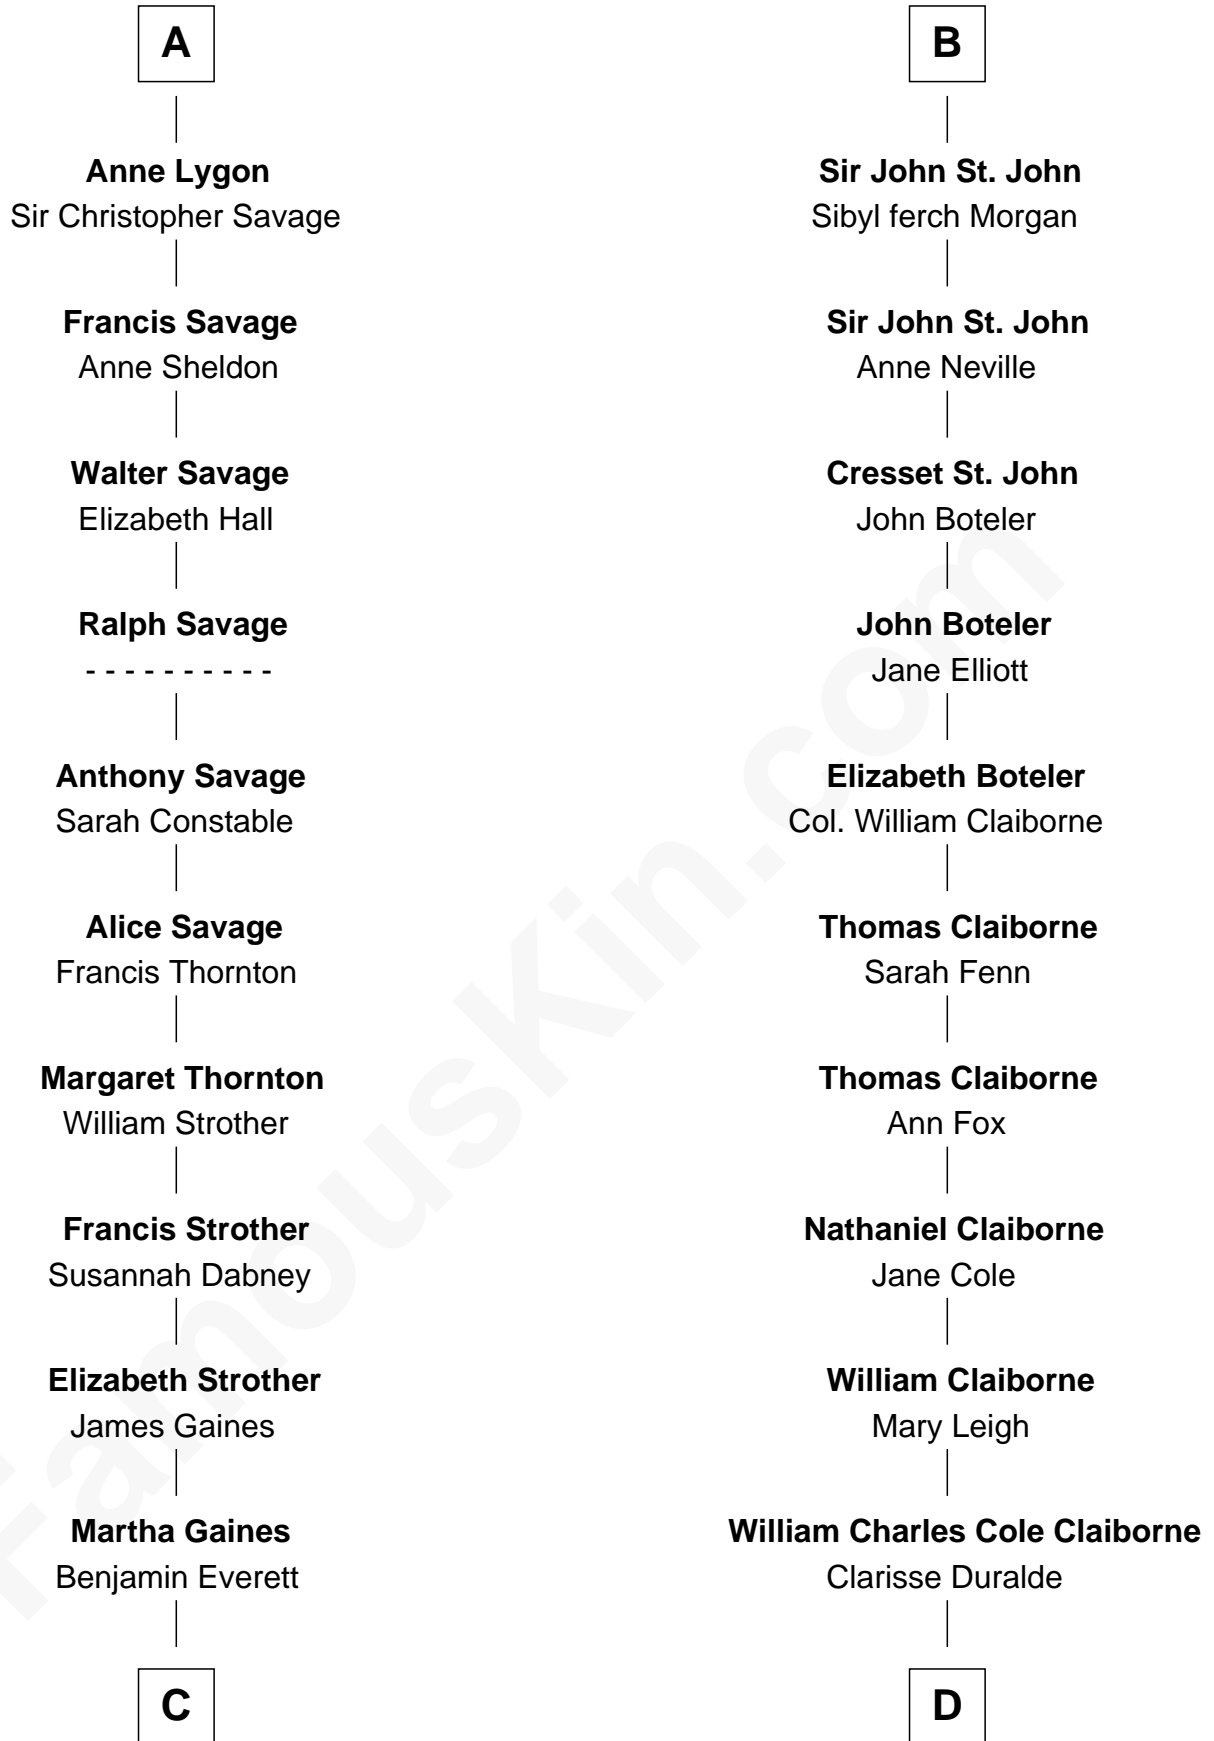

FamousKin.com Relationship Chart of

William H. Macy

TV and Movie Actor

20th cousin 1 time removed of

Liz Claiborne

Fashion Designer and Founder of Liz Claiborne Inc.

Sir Walter de Beauchamp

Alice de Tony

C

Dr. George Gaines Everitt

Mary A. Mayers

Horace Benjamin Everitt

Martha Leticia Roberts

Mary Lois Everitt

Clement Overstreet

Lois Elizabeth Overstreet