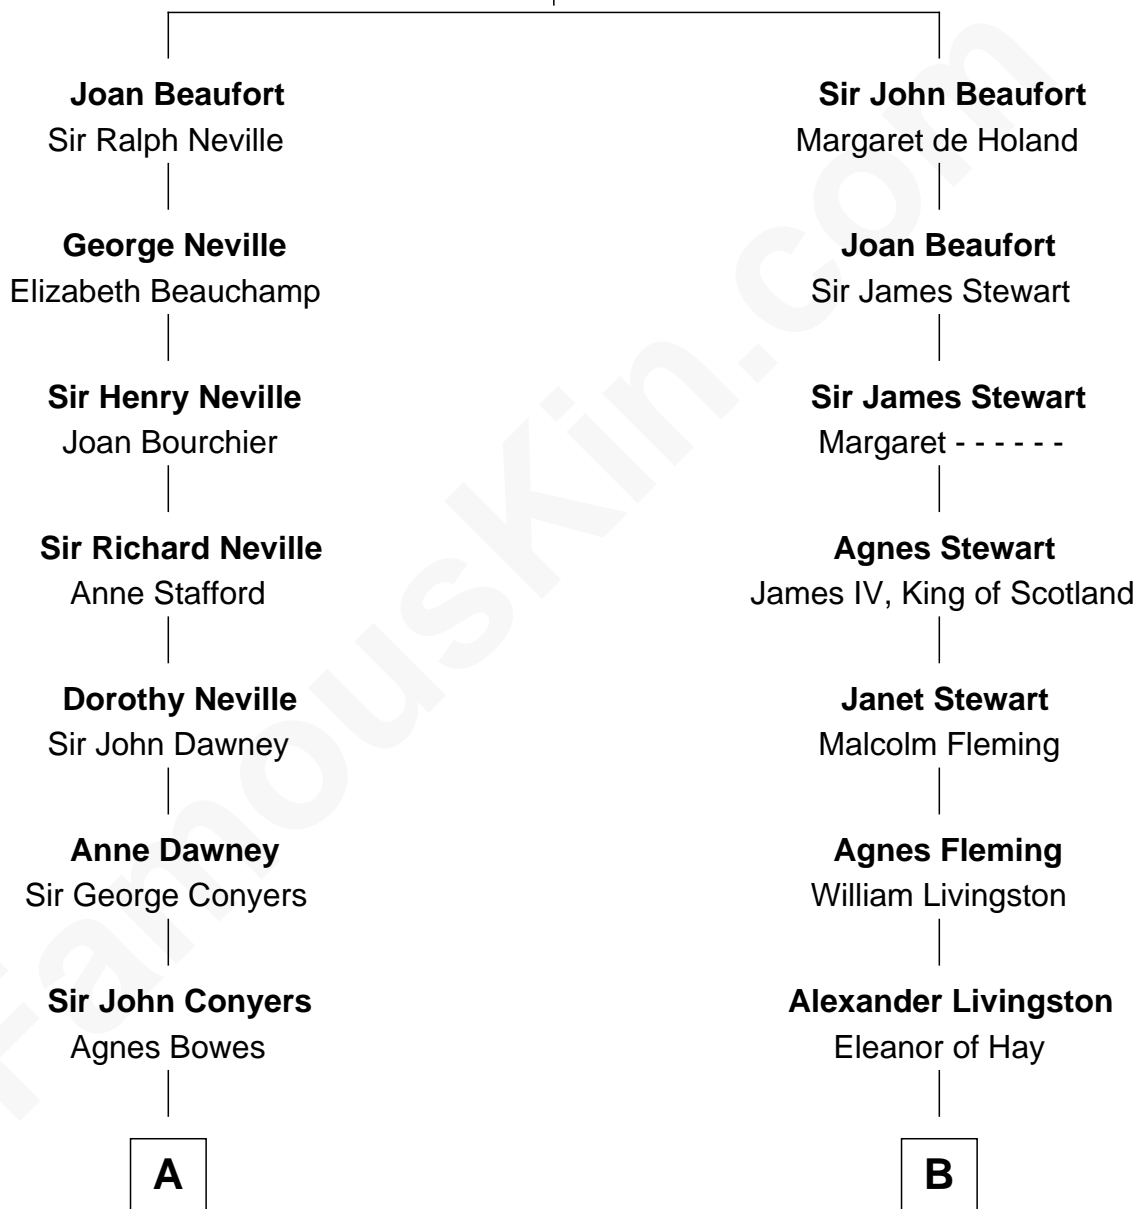

# FamousKin.com Relationship Chart of

**William H. Macy**

*TV and Movie Actor*

18th cousin of

**Howard Dean**

*79th Governor of Vermont*

**John of Gaunt**

Katherine Roet

**C**

**Lois Elizabeth Overstreet**

William Hall Macy

**William H. Macy**

*TV and Movie Actor*

**D**

**Andrea Belden Maitland**

Howard Brush Dean

**Howard Dean**

*79th Governor of Vermont*

FamousKin.com