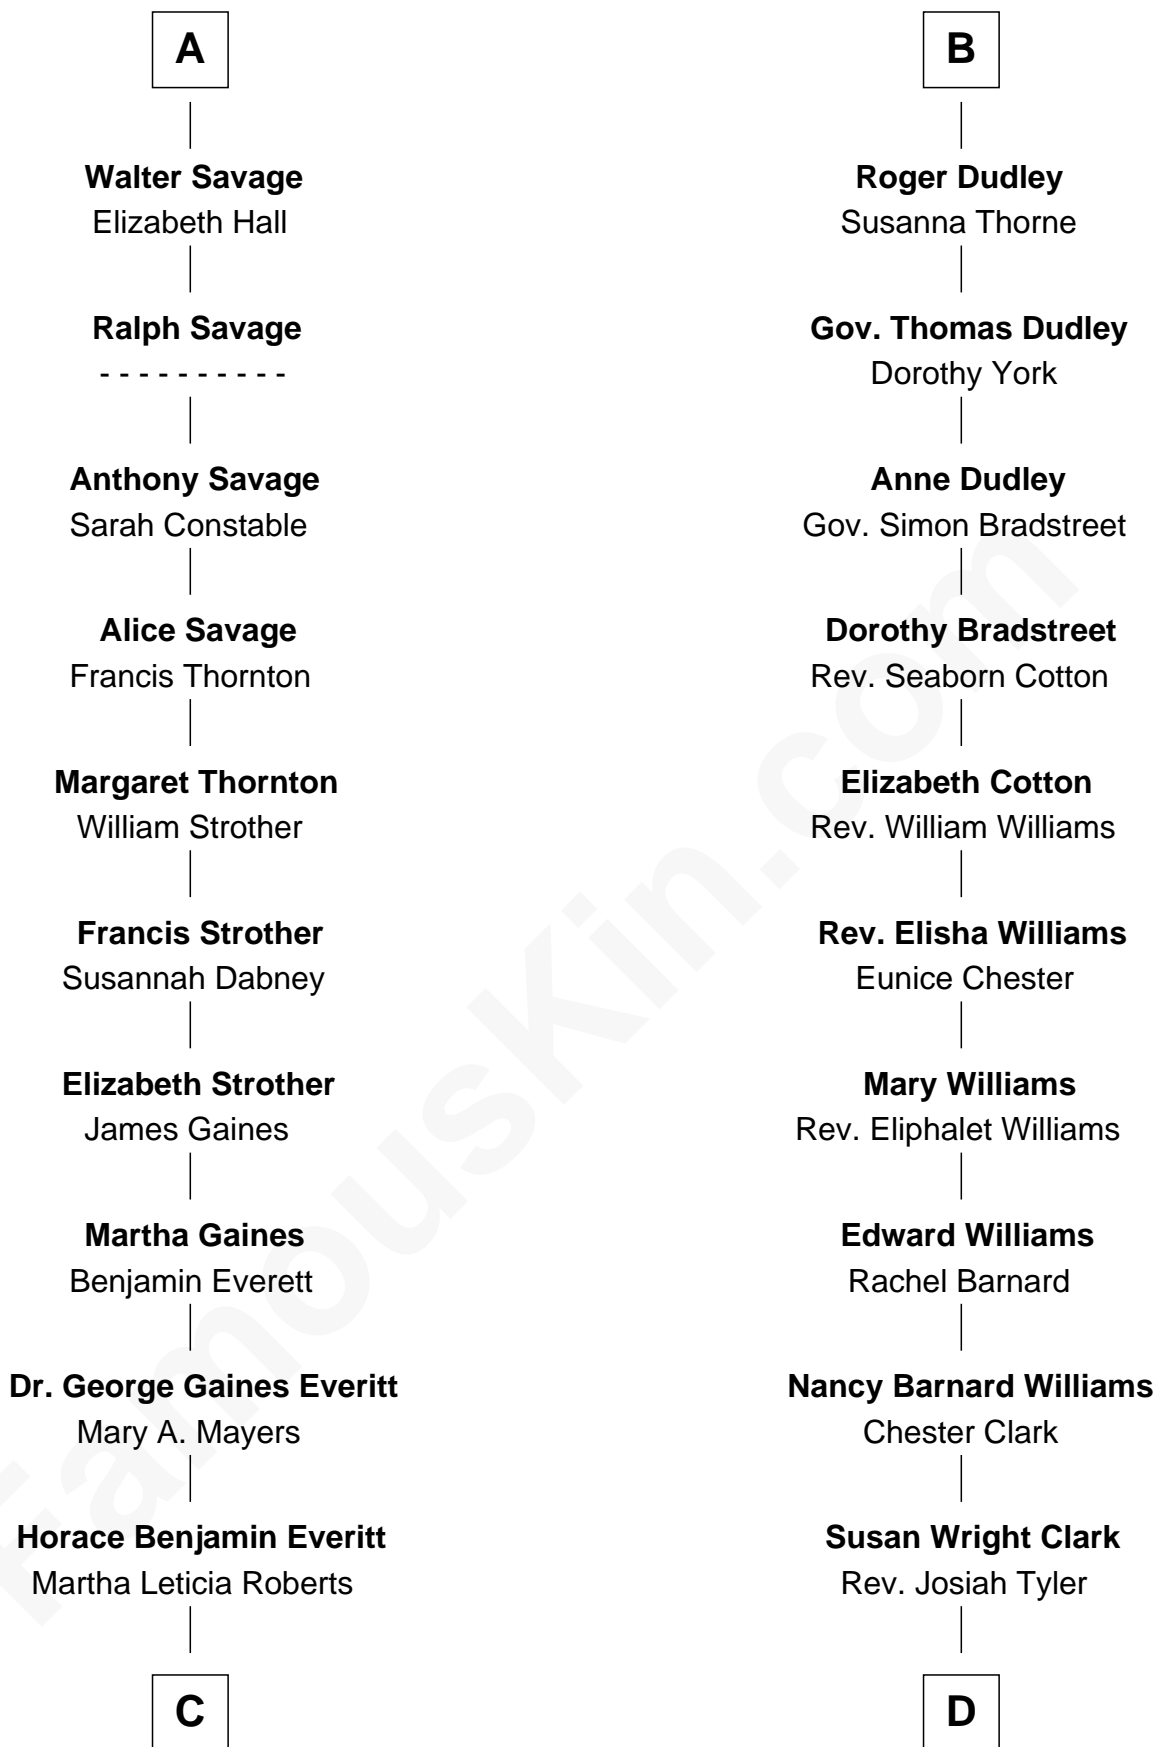

# FamousKin.com Relationship Chart of

**William H. Macy**

*TV and Movie Actor*

19th cousin 2 times removed of

**Kate Upton**

*Sports Illustrated Swimsuit Cover Model*

**C**

**Mary Lois Everitt**  
Clement Overstreet

**Lois Elizabeth Overstreet**  
William Hall Macy

**William H. Macy**  
*TV and Movie Actor*

**D**

**William Chester Tyler**  
Laura Leland Brooks

**Margaret Hastings Tyler**  
Charles Henry Vial

**Elizabeth Brooks Vial**  
Stephen Edward Upton