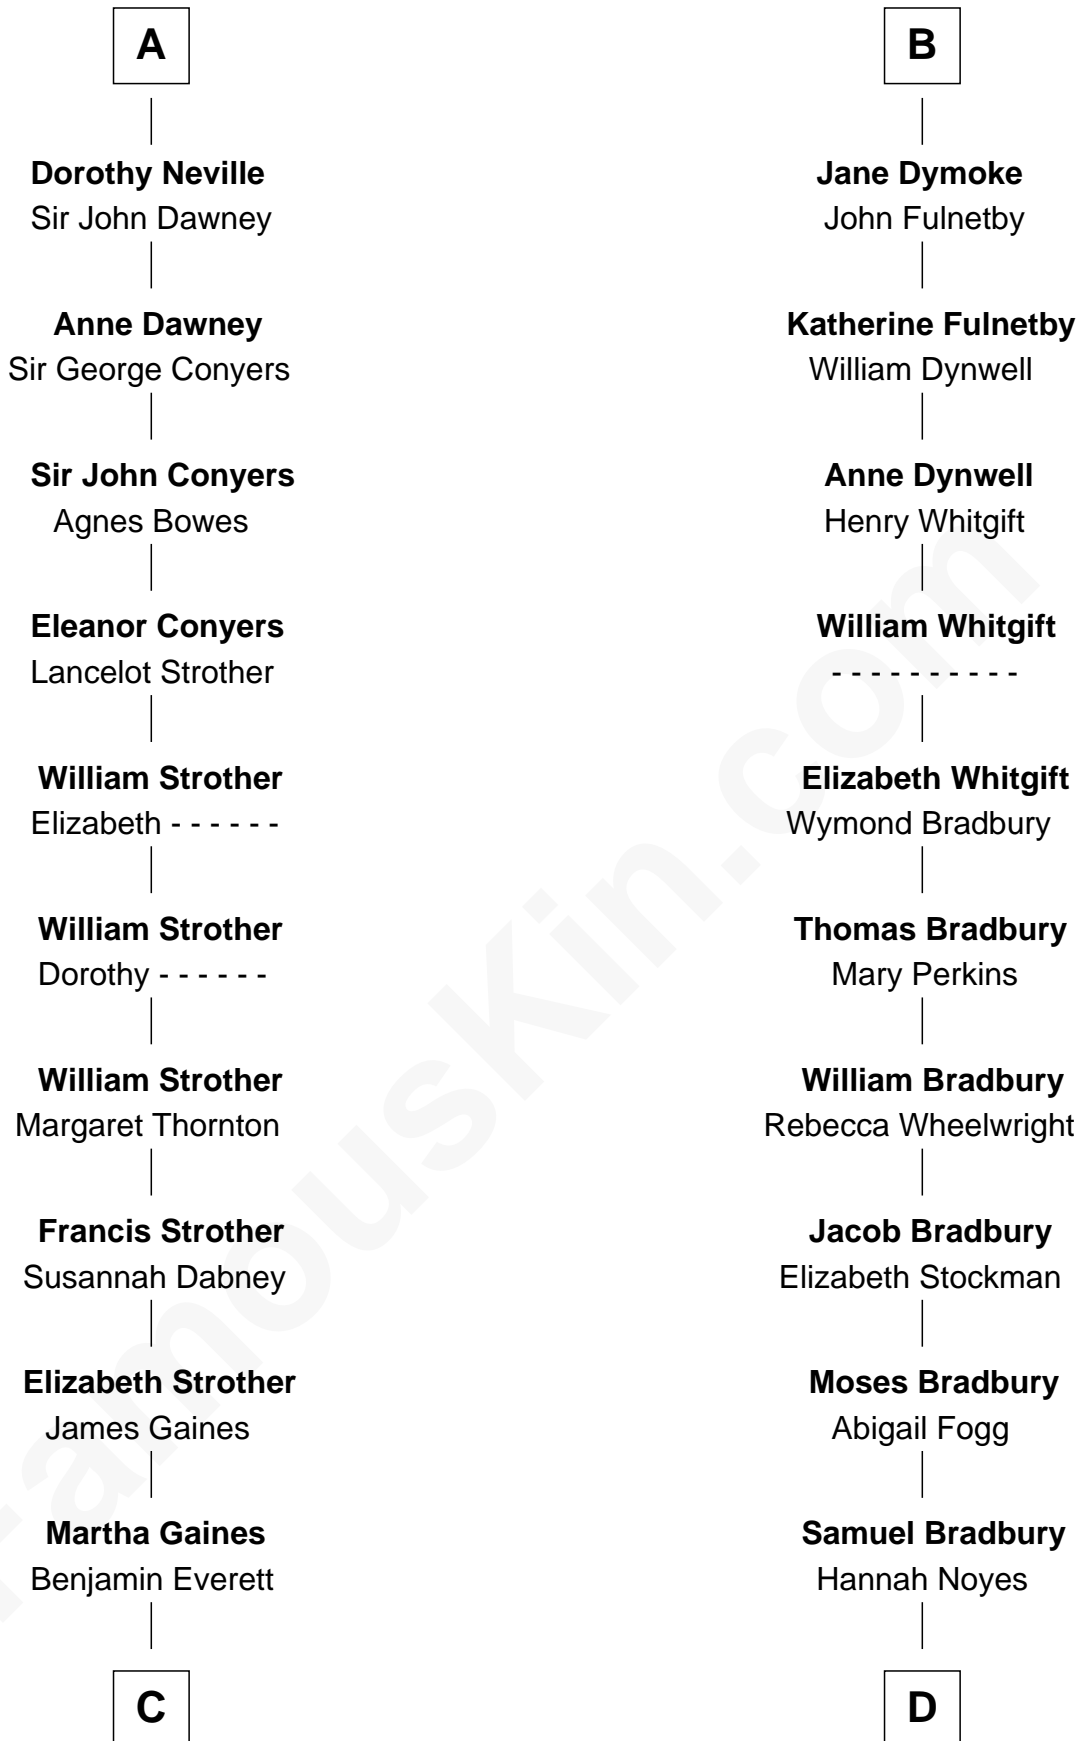

FamousKin.com Relationship Chart of

William H. Macy

TV and Movie Actor

21st cousin of

Ray Bradbury

Author of The Martian Chronicles

C

Dr. George Gaines Everitt

Mary A. Mayers

Horace Benjamin Everitt

Martha Leticia Roberts

Mary Lois Everitt

Clement Overstreet

Lois Elizabeth Overstreet

William Hall Macy

William H. Macy