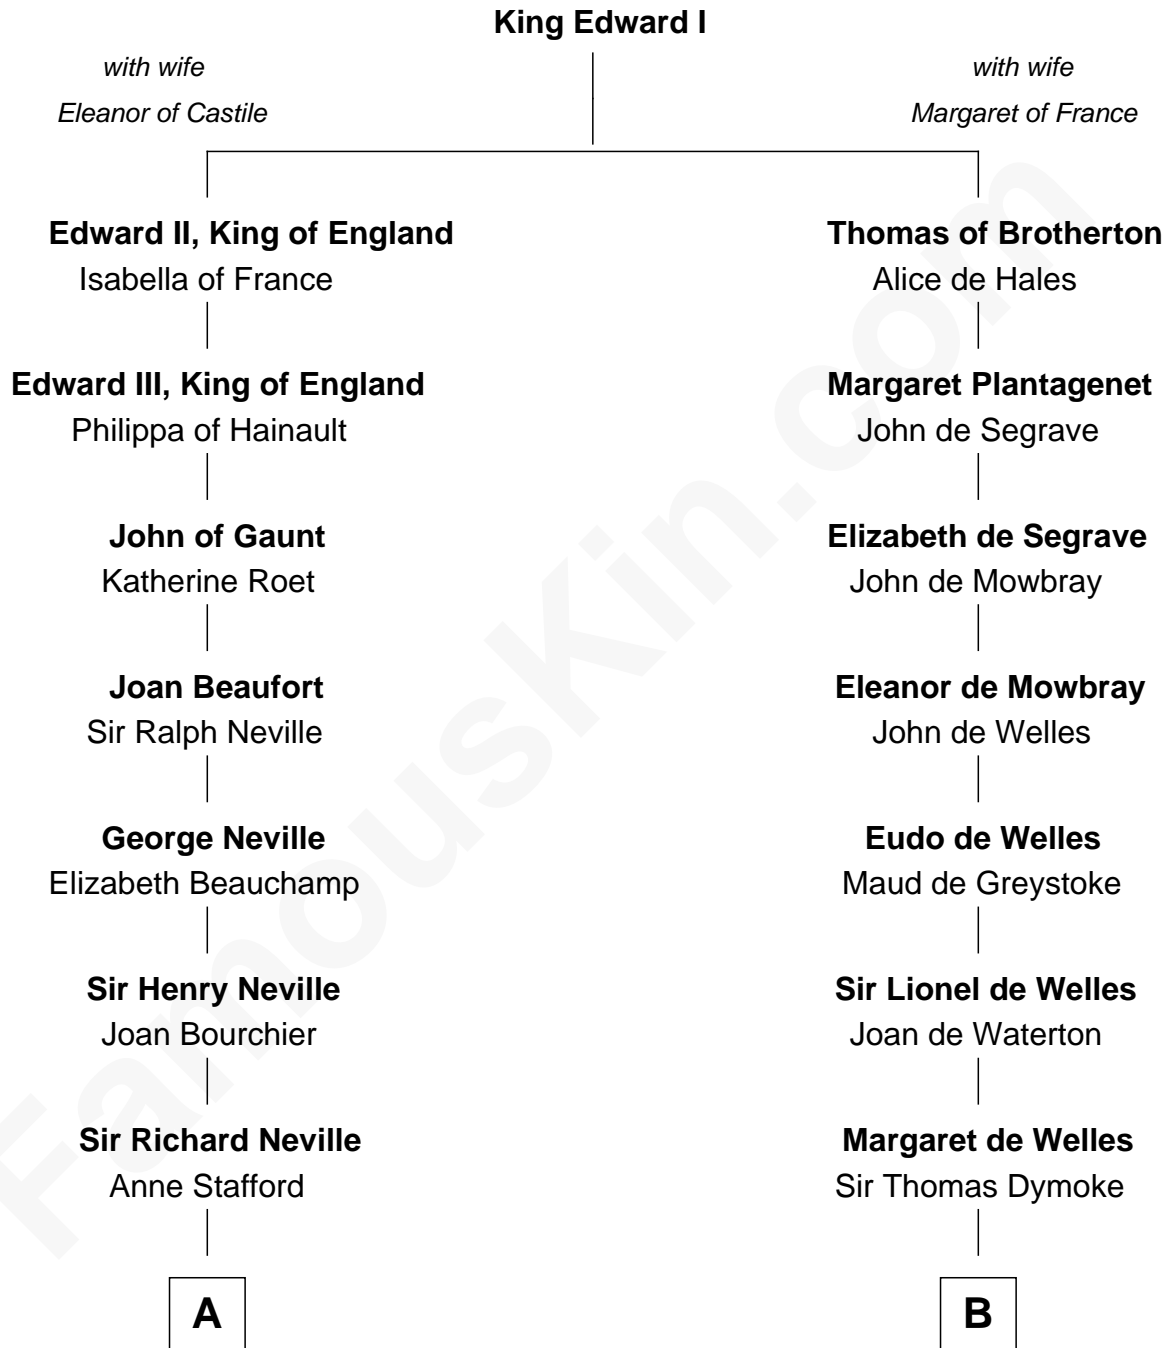

FamousKin.com Relationship Chart of

William H. Macy

TV and Movie Actor

21st cousin of

Ray Bradbury

Author of The Martian Chronicles

C

Dr. George Gaines Everitt

Mary A. Mayers

Horace Benjamin Everitt

Martha Leticia Roberts

Mary Lois Everitt

Clement Overstreet

Lois Elizabeth Overstreet

William Hall Macy

William H. Macy