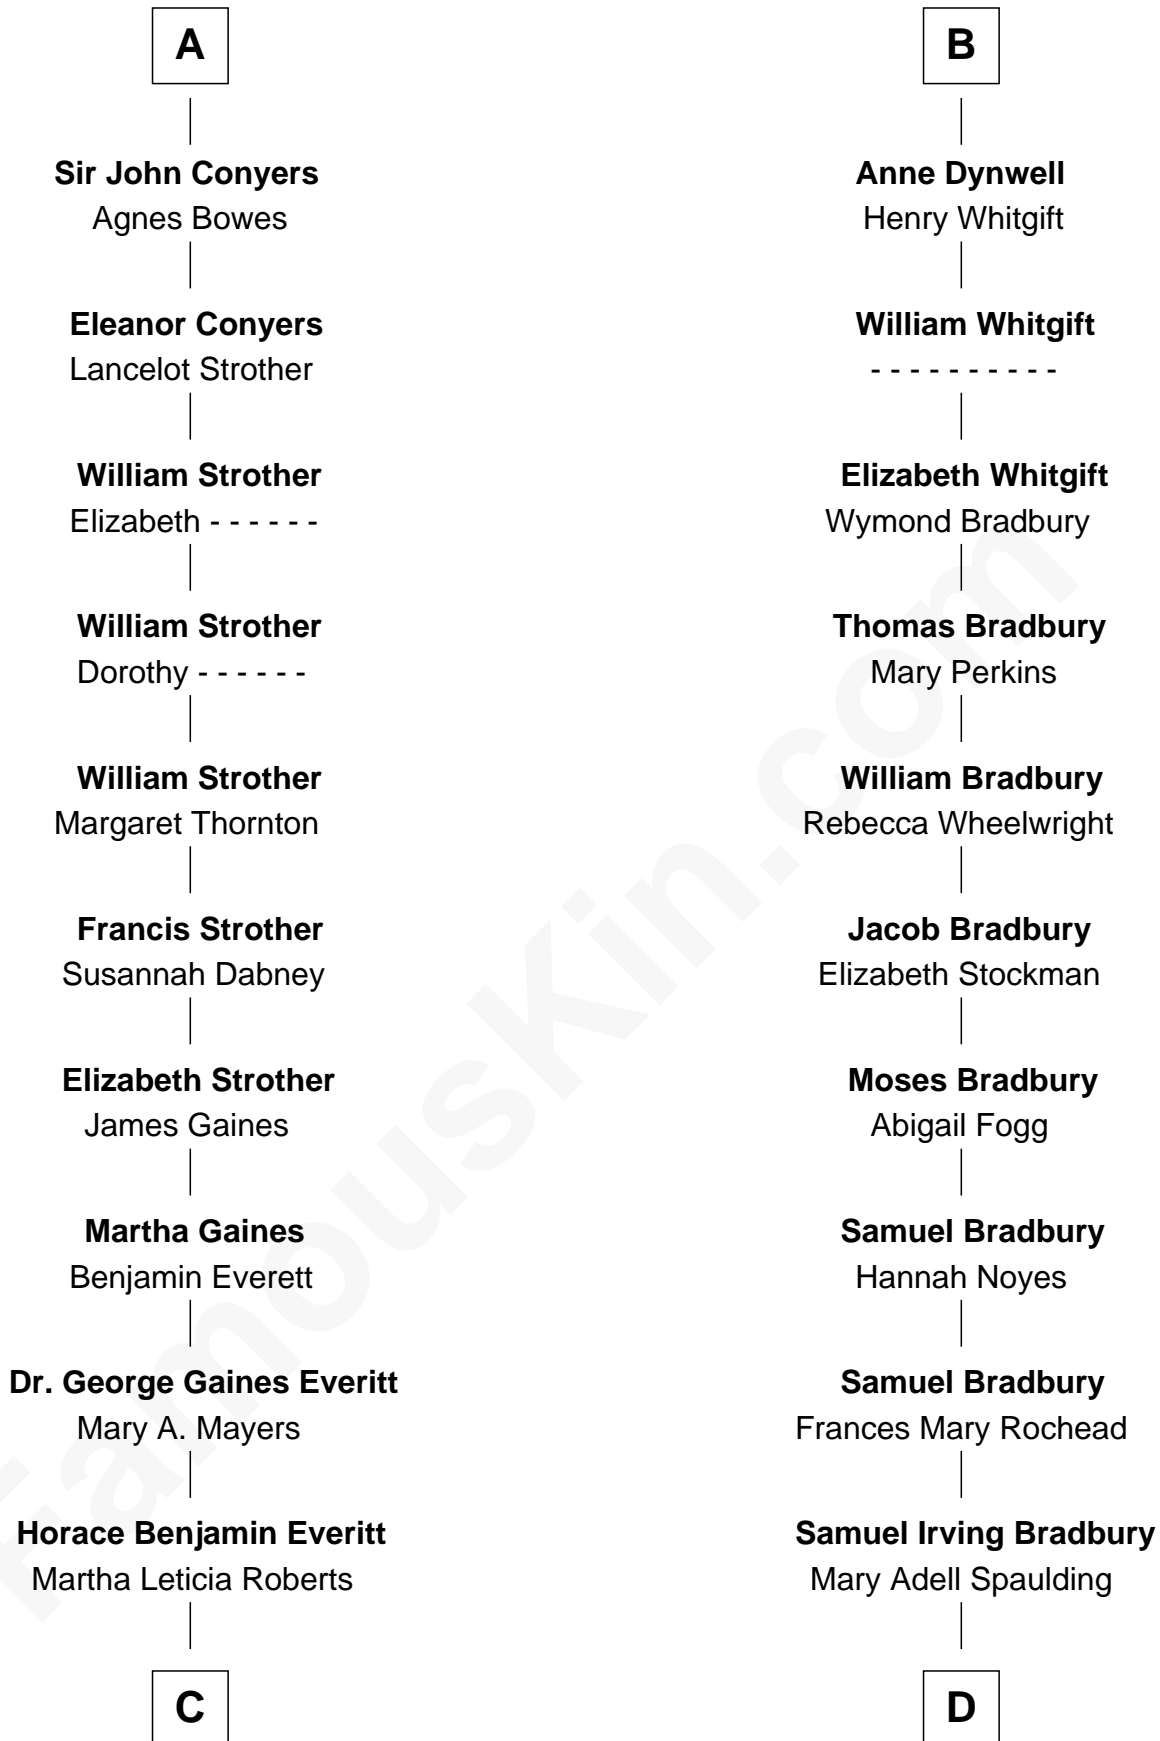

# FamousKin.com Relationship Chart of

**William H. Macy**

*TV and Movie Actor*

19th cousin of

**Ray Bradbury**

*Author of The Martian Chronicles*

**C**

**Mary Lois Everitt**  
Clement Overstreet

**Lois Elizabeth Overstreet**  
William Hall Macy

**William H. Macy**  
*TV and Movie Actor*

**D**

**Samuel Hinkston Bradbury**  
Minnie Alice Davis

**Leonard Spaulding Bradbury**  
Esther Marie Moberg

**Ray Bradbury**  
*Author of The Martian Chronicles*

FamousKin.com