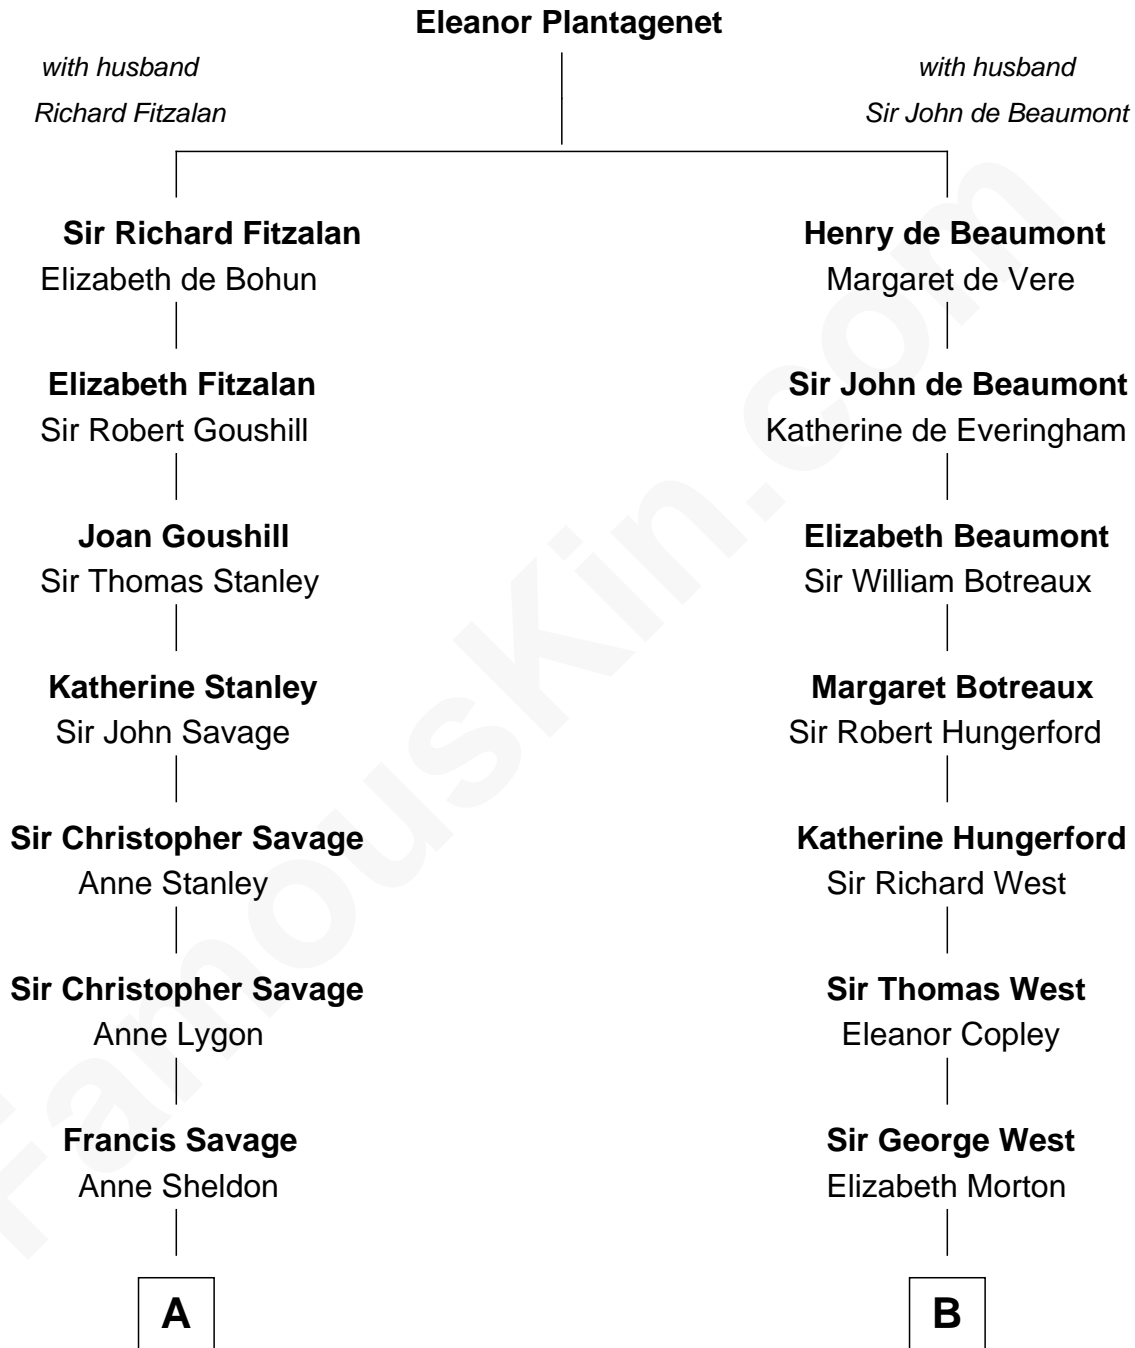

# FamousKin.com Relationship Chart of

**William H. Macy**

*TV and Movie Actor*

19th cousin of

**Ray Bradbury**

*Author of The Martian Chronicles*

**C**

**Mary Lois Everitt**  
Clement Overstreet

**Lois Elizabeth Overstreet**  
William Hall Macy

**William H. Macy**  
*TV and Movie Actor*

**D**

**Samuel Hinkston Bradbury**  
Minnie Alice Davis

**Leonard Spaulding Bradbury**  
Esther Marie Moberg

**Ray Bradbury**  
*Author of The Martian Chronicles*