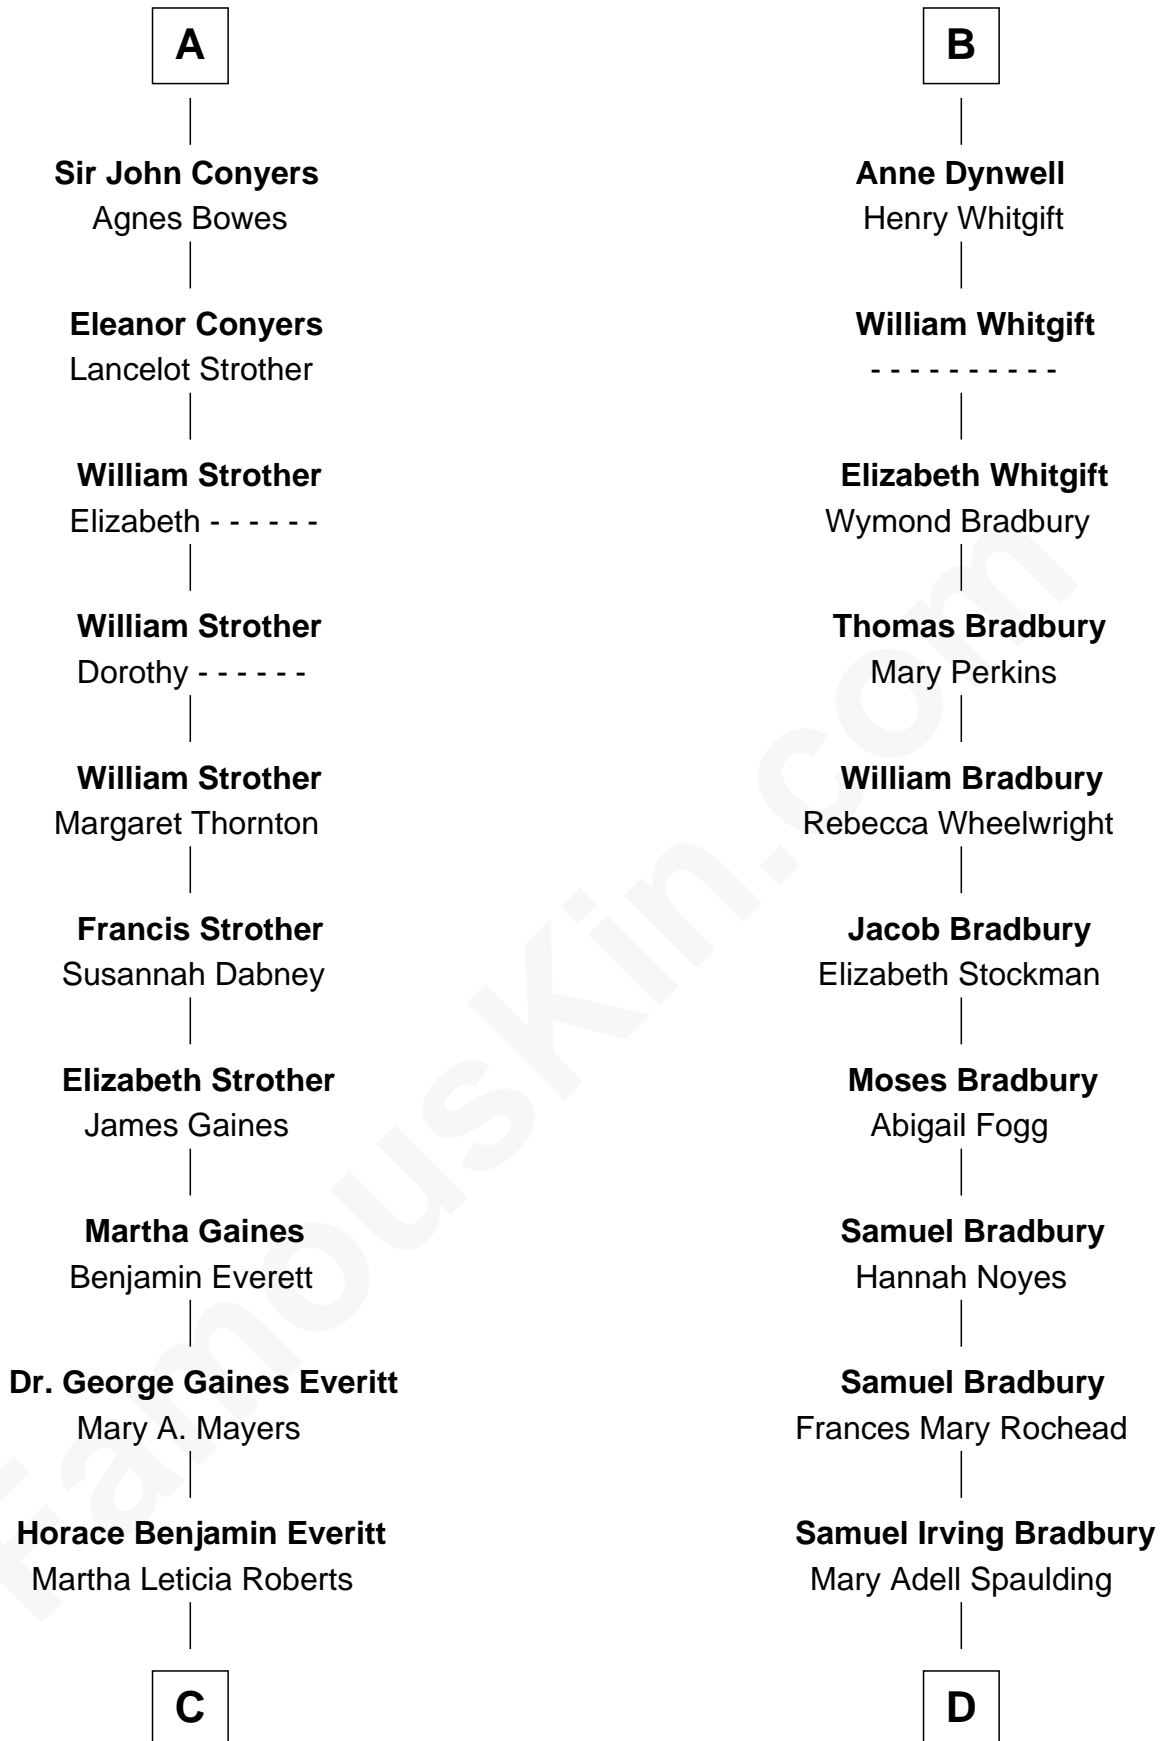

# FamousKin.com Relationship Chart of

**William H. Macy**

*TV and Movie Actor*

19th cousin of

**Ray Bradbury**

*Author of The Martian Chronicles*

**Sir Henry de Percy**

Idoine de Clifford

**C**

**Mary Lois Everitt**  
Clement Overstreet

**Lois Elizabeth Overstreet**  
William Hall Macy

**William H. Macy**  
*TV and Movie Actor*

**D**

**Samuel Hinkston Bradbury**  
Minnie Alice Davis

**Leonard Spaulding Bradbury**  
Esther Marie Moberg

**Ray Bradbury**  
*Author of The Martian Chronicles*

FamousKin.com