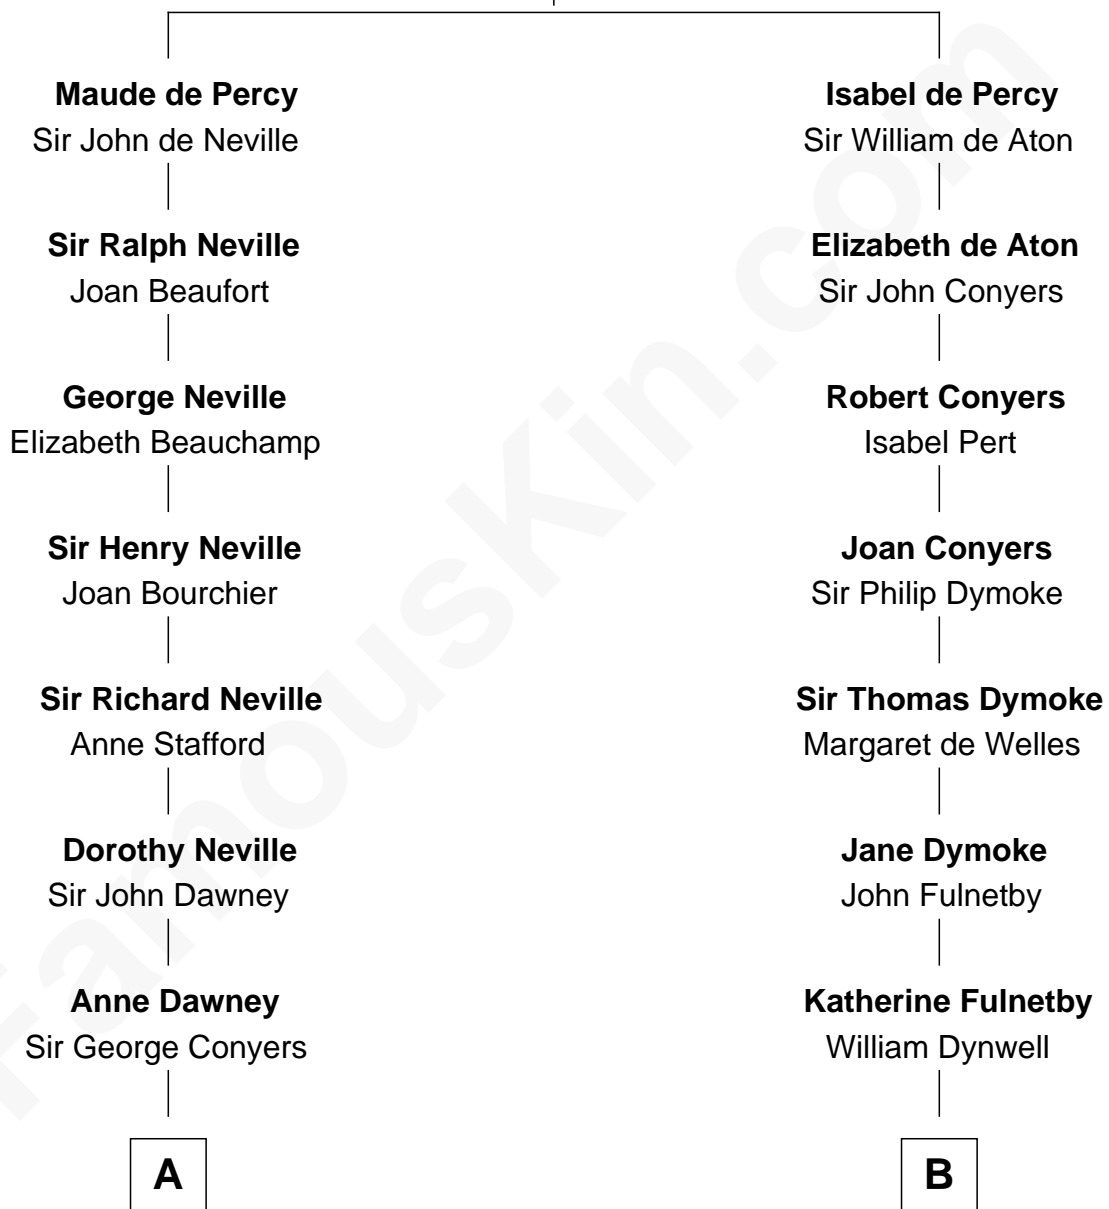

# FamousKin.com Relationship Chart of

**William H. Macy**

*TV and Movie Actor*

19th cousin of

**Ray Bradbury**

*Author of The Martian Chronicles*

**Sir Henry de Percy**

Idoine de Clifford

**C**

**Mary Lois Everitt**  
Clement Overstreet

**Lois Elizabeth Overstreet**  
William Hall Macy

**William H. Macy**  
*TV and Movie Actor*

**D**

**Samuel Hinkston Bradbury**  
Minnie Alice Davis

**Leonard Spaulding Bradbury**  
Esther Marie Moberg

**Ray Bradbury**  
*Author of The Martian Chronicles*

FamousKin.com