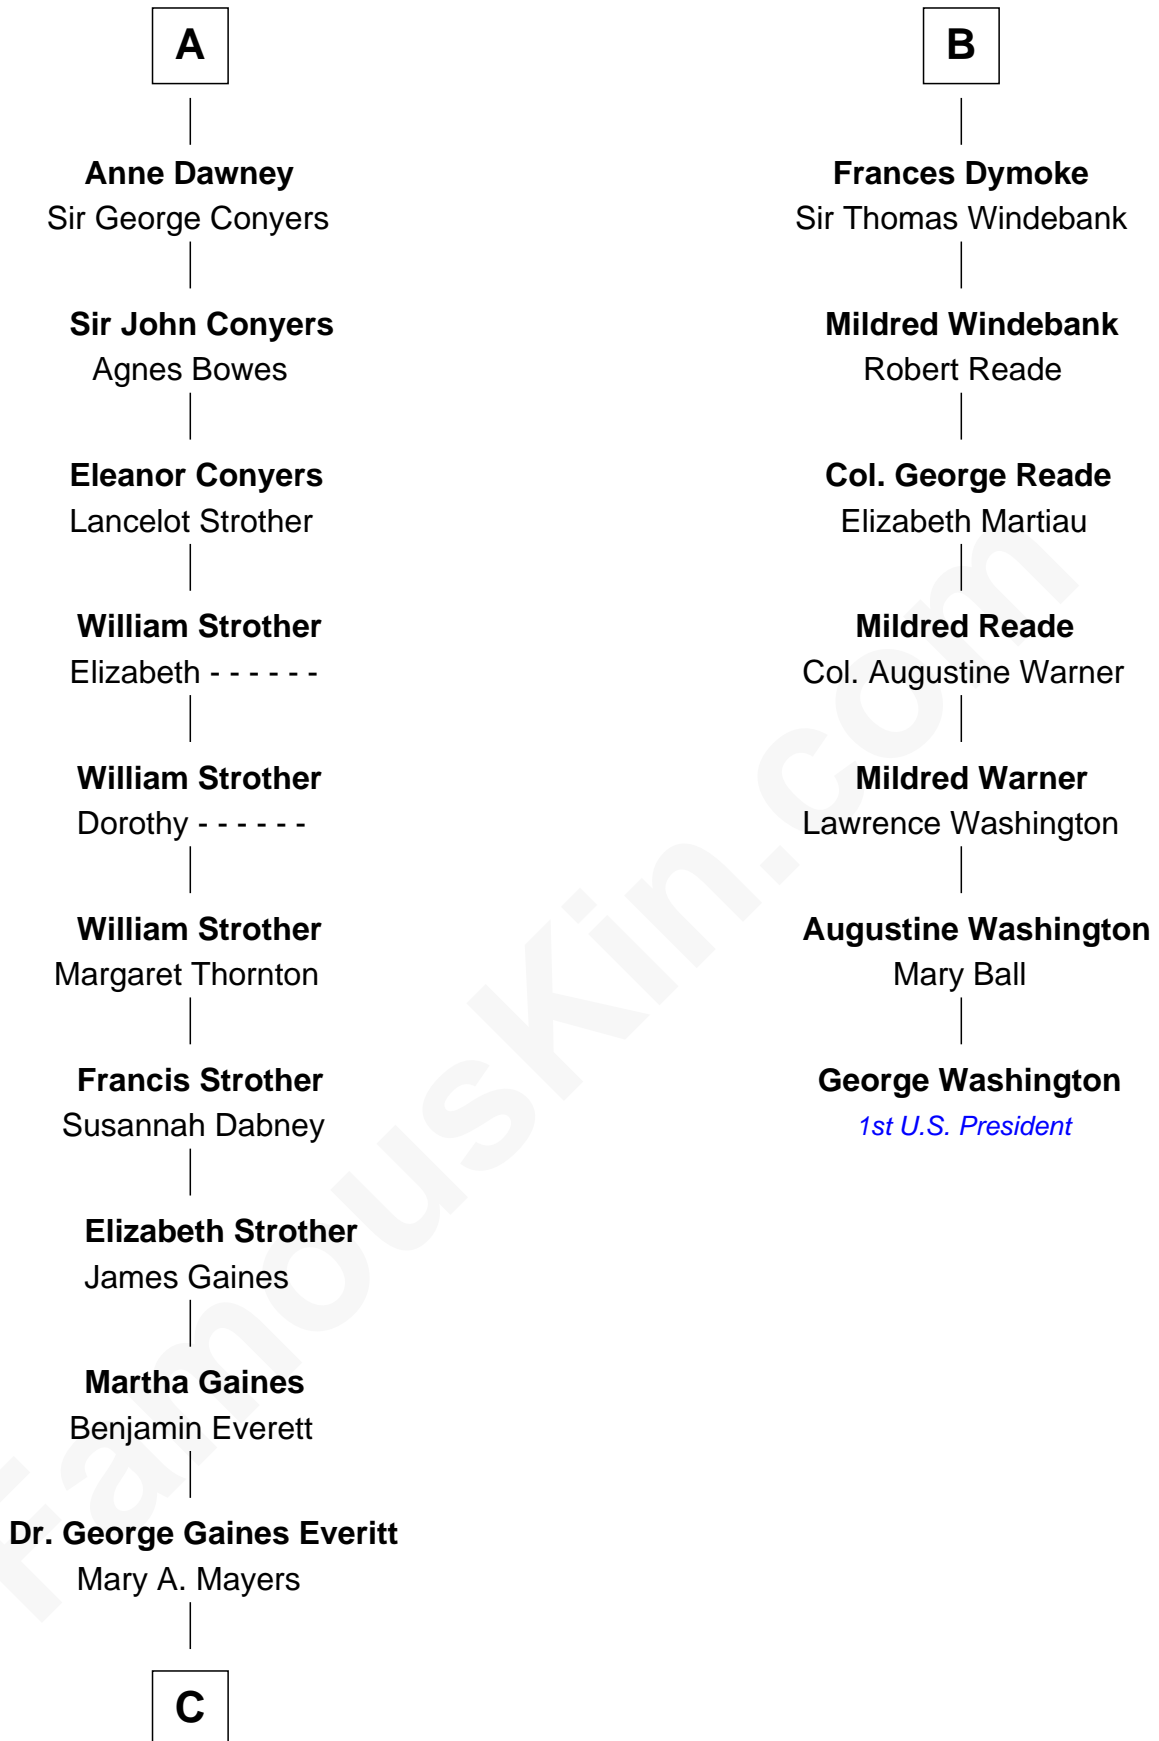

FamousKin.com Relationship Chart of

William H. Macy
TV and Movie Actor

13th cousin 7 times removed of

George Washington
1st U.S. President

C

—
Horace Benjamin Everitt

Martha Leticia Roberts

—
Mary Lois Everitt

Clement Overstreet

—
Lois Elizabeth Overstreet

William Hall Macy

—
William H. Macy

TV and Movie Actor

FamousKin.com