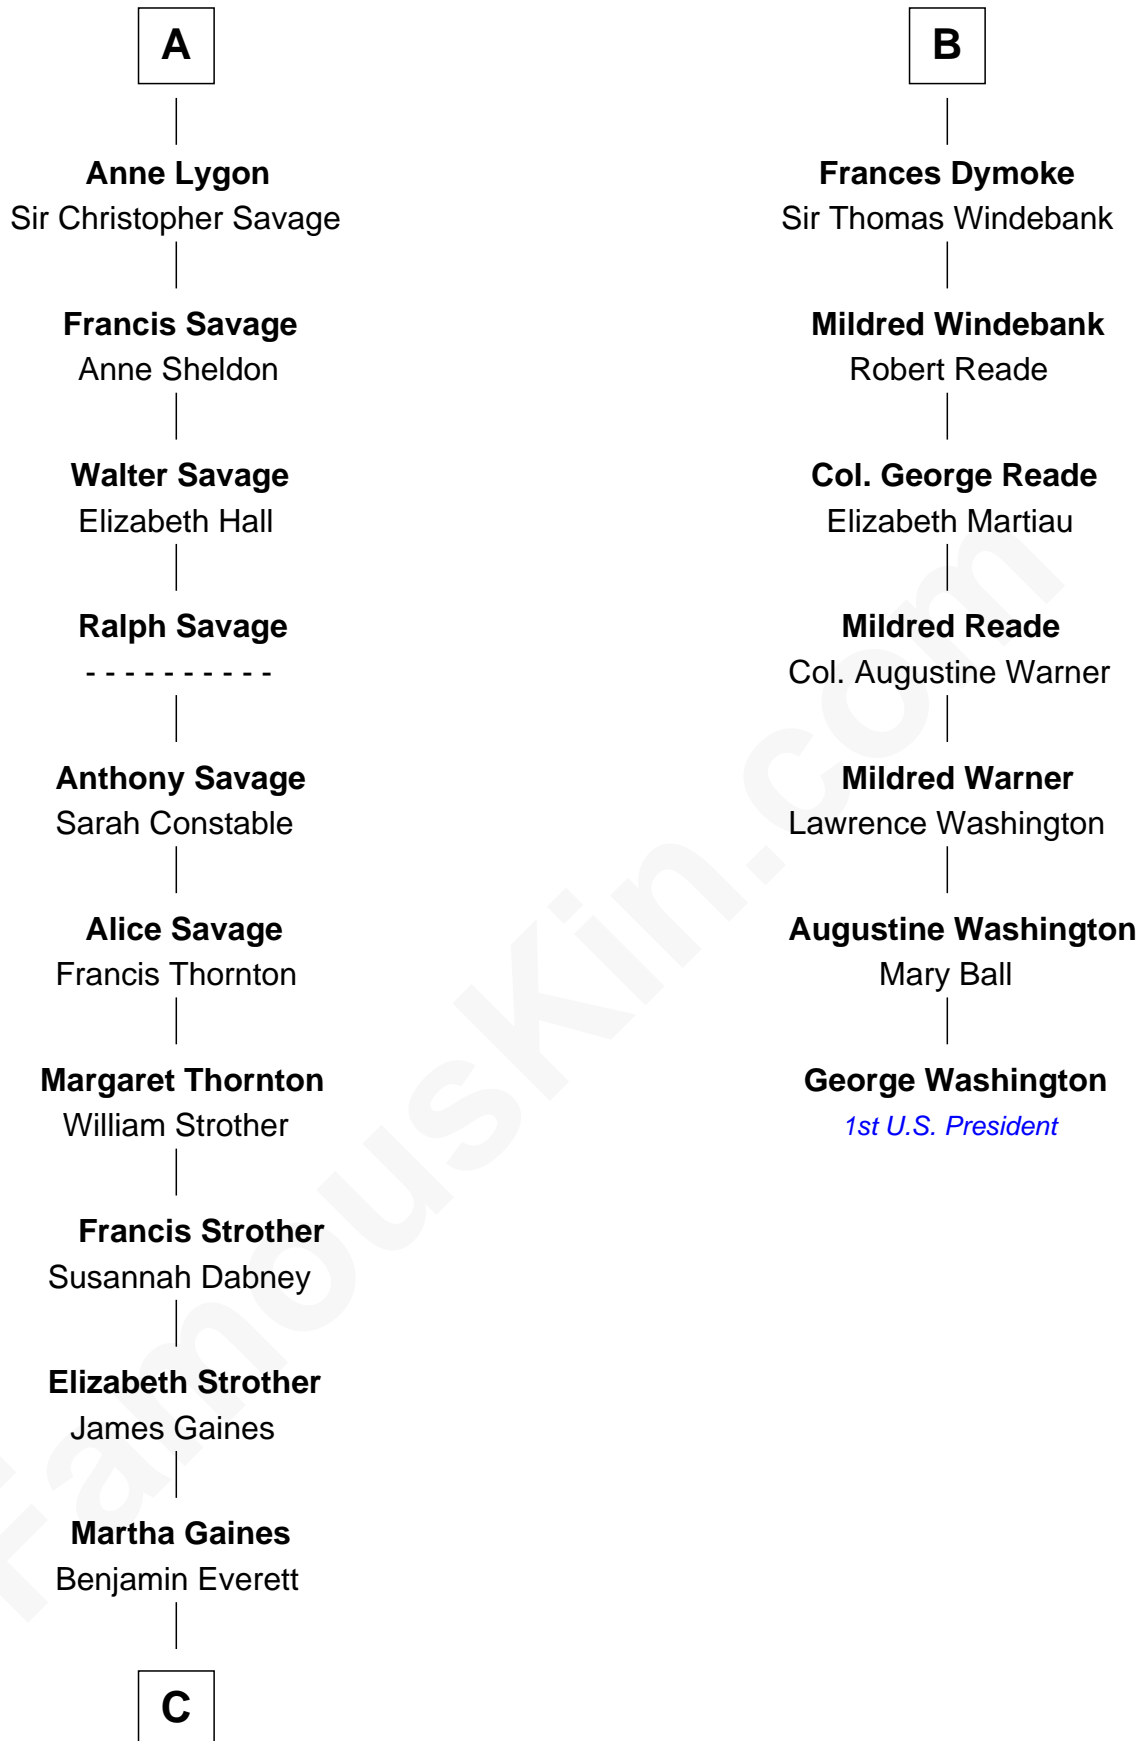

FamousKin.com Relationship Chart of

William H. Macy

TV and Movie Actor

13th cousin 8 times removed of

George Washington

1st U.S. President

Margaret de Audley

Ralph de Stafford

C

—
Dr. George Gaines Everitt

Mary A. Mayers

—
Horace Benjamin Everitt

Martha Leticia Roberts

—
Mary Lois Everitt

Clement Overstreet

—
Lois Elizabeth Overstreet