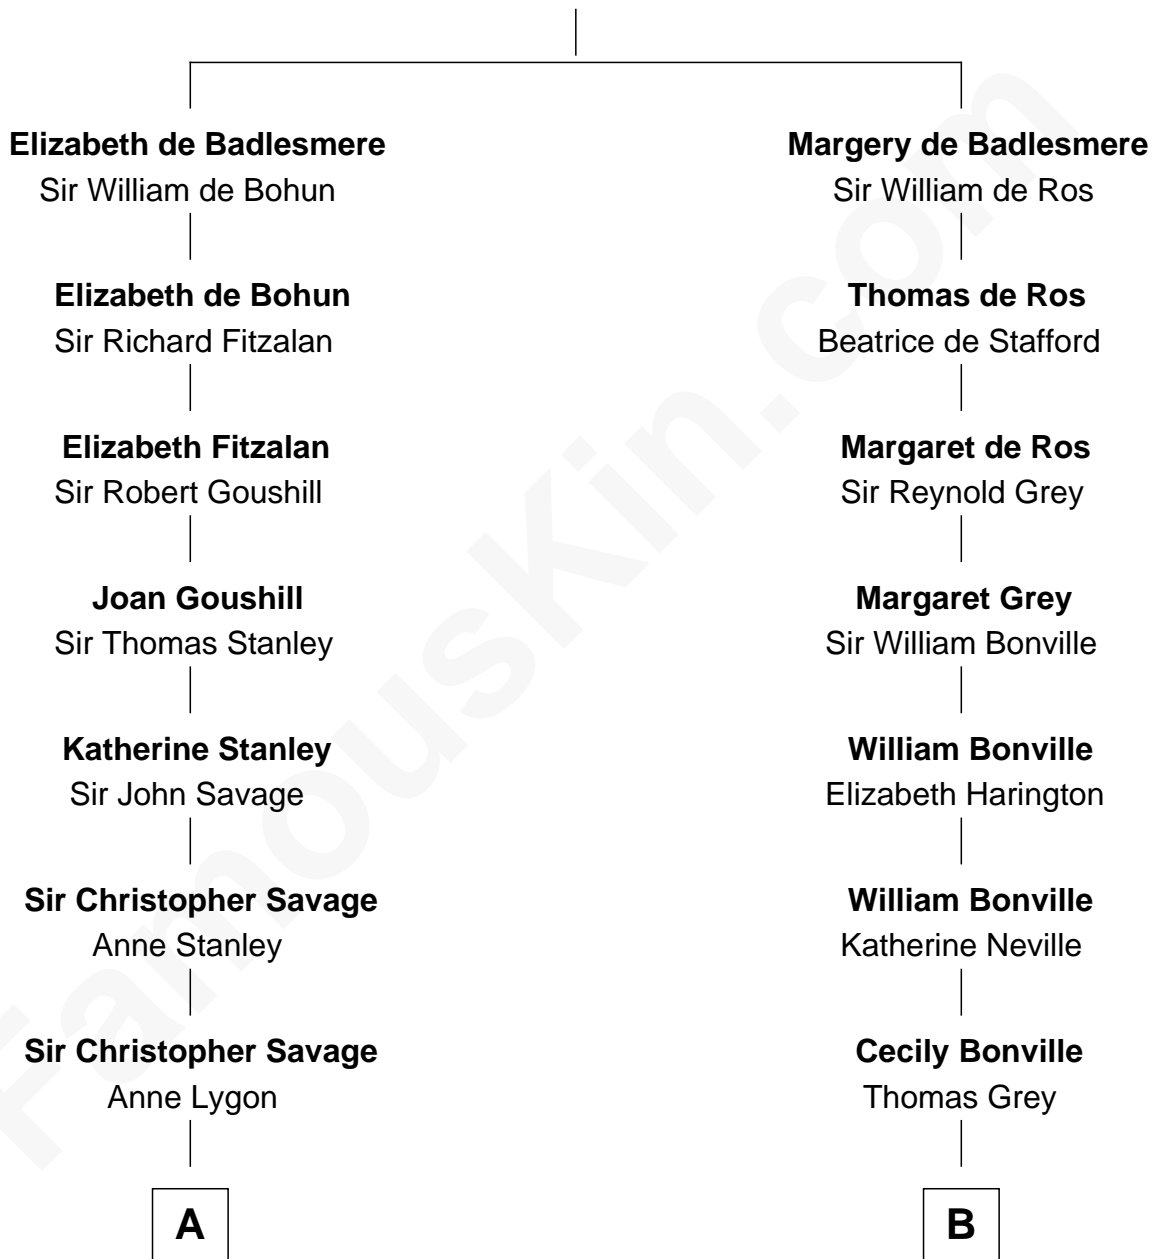

FamousKin.com Relationship Chart of

William H. Macy

TV and Movie Actor

15th cousin 5 times removed of

John Langdon

Signer of the U.S. Constitution

Bartholomew de Badlesmere

Margaret de Clare

C

—
Horace Benjamin Everitt

Martha Leticia Roberts

—
Mary Lois Everitt

Clement Overstreet

—
Lois Elizabeth Overstreet

William Hall Macy

—
William H. Macy