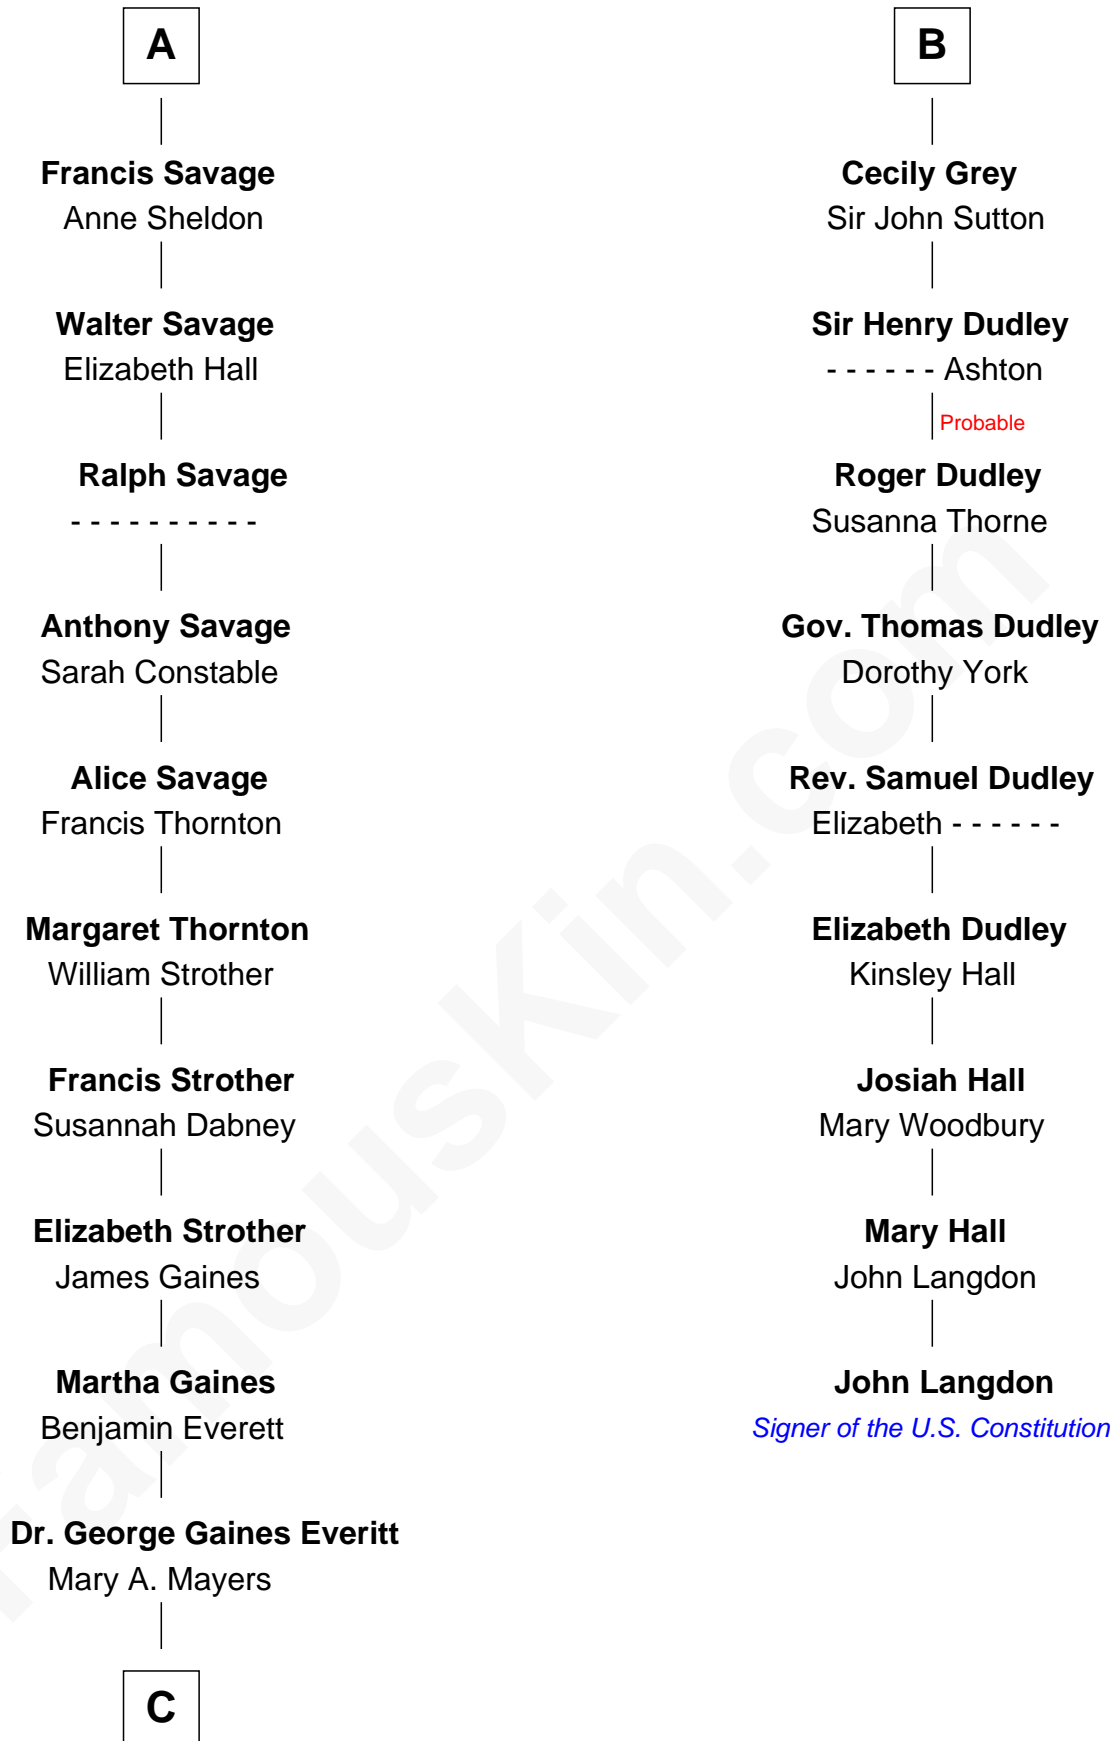

FamousKin.com Relationship Chart of

William H. Macy

TV and Movie Actor

15th cousin 5 times removed of

John Langdon

Signer of the U.S. Constitution

Bartholomew de Badlesmere

Margaret de Clare

C

—
Horace Benjamin Everitt

Martha Leticia Roberts

—
Mary Lois Everitt

Clement Overstreet

—
Lois Elizabeth Overstreet

William Hall Macy

—
William H. Macy