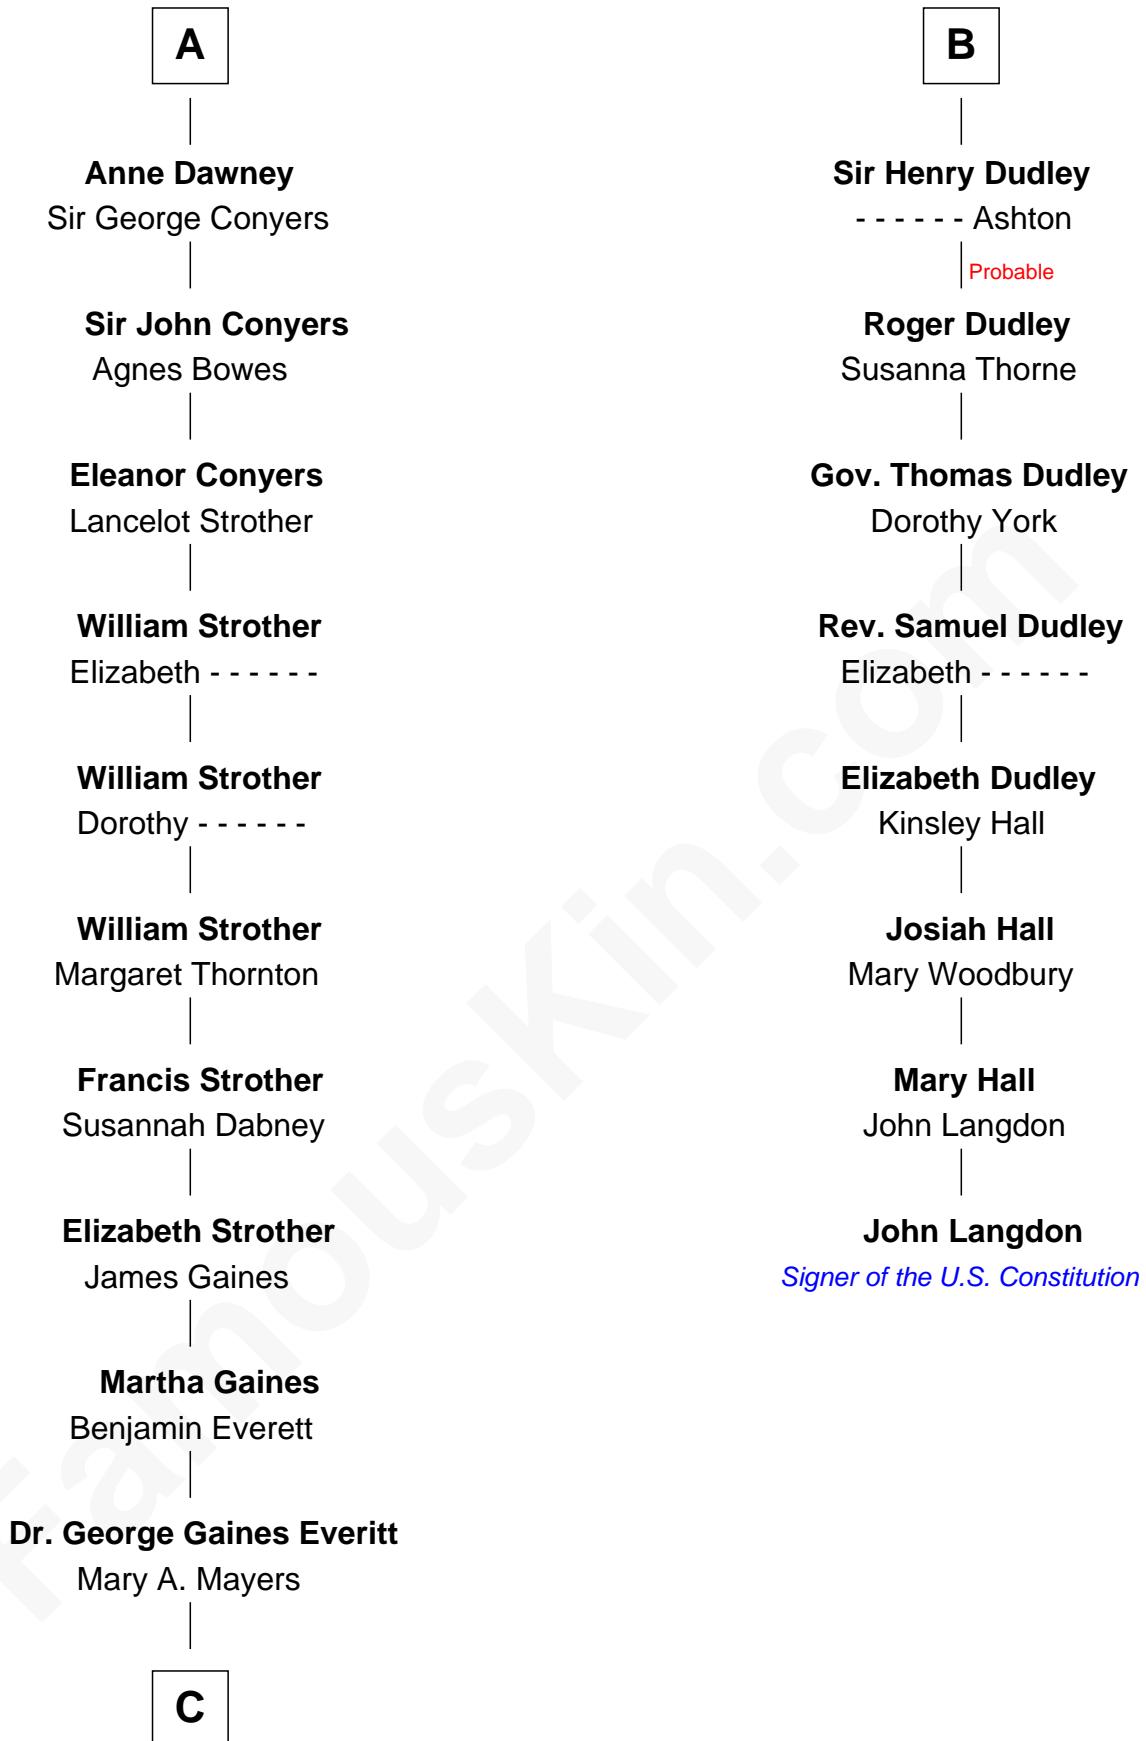

# FamousKin.com Relationship Chart of

**William H. Macy**

*TV and Movie Actor*

14th cousin 6 times removed of

**John Langdon**

*Signer of the U.S. Constitution*

**C**

—  
**Horace Benjamin Everitt**

Martha Leticia Roberts

—  
**Mary Lois Everitt**

Clement Overstreet

—  
**Lois Elizabeth Overstreet**

William Hall Macy

—  
**William H. Macy**

*TV and Movie Actor*

FamousKin.com