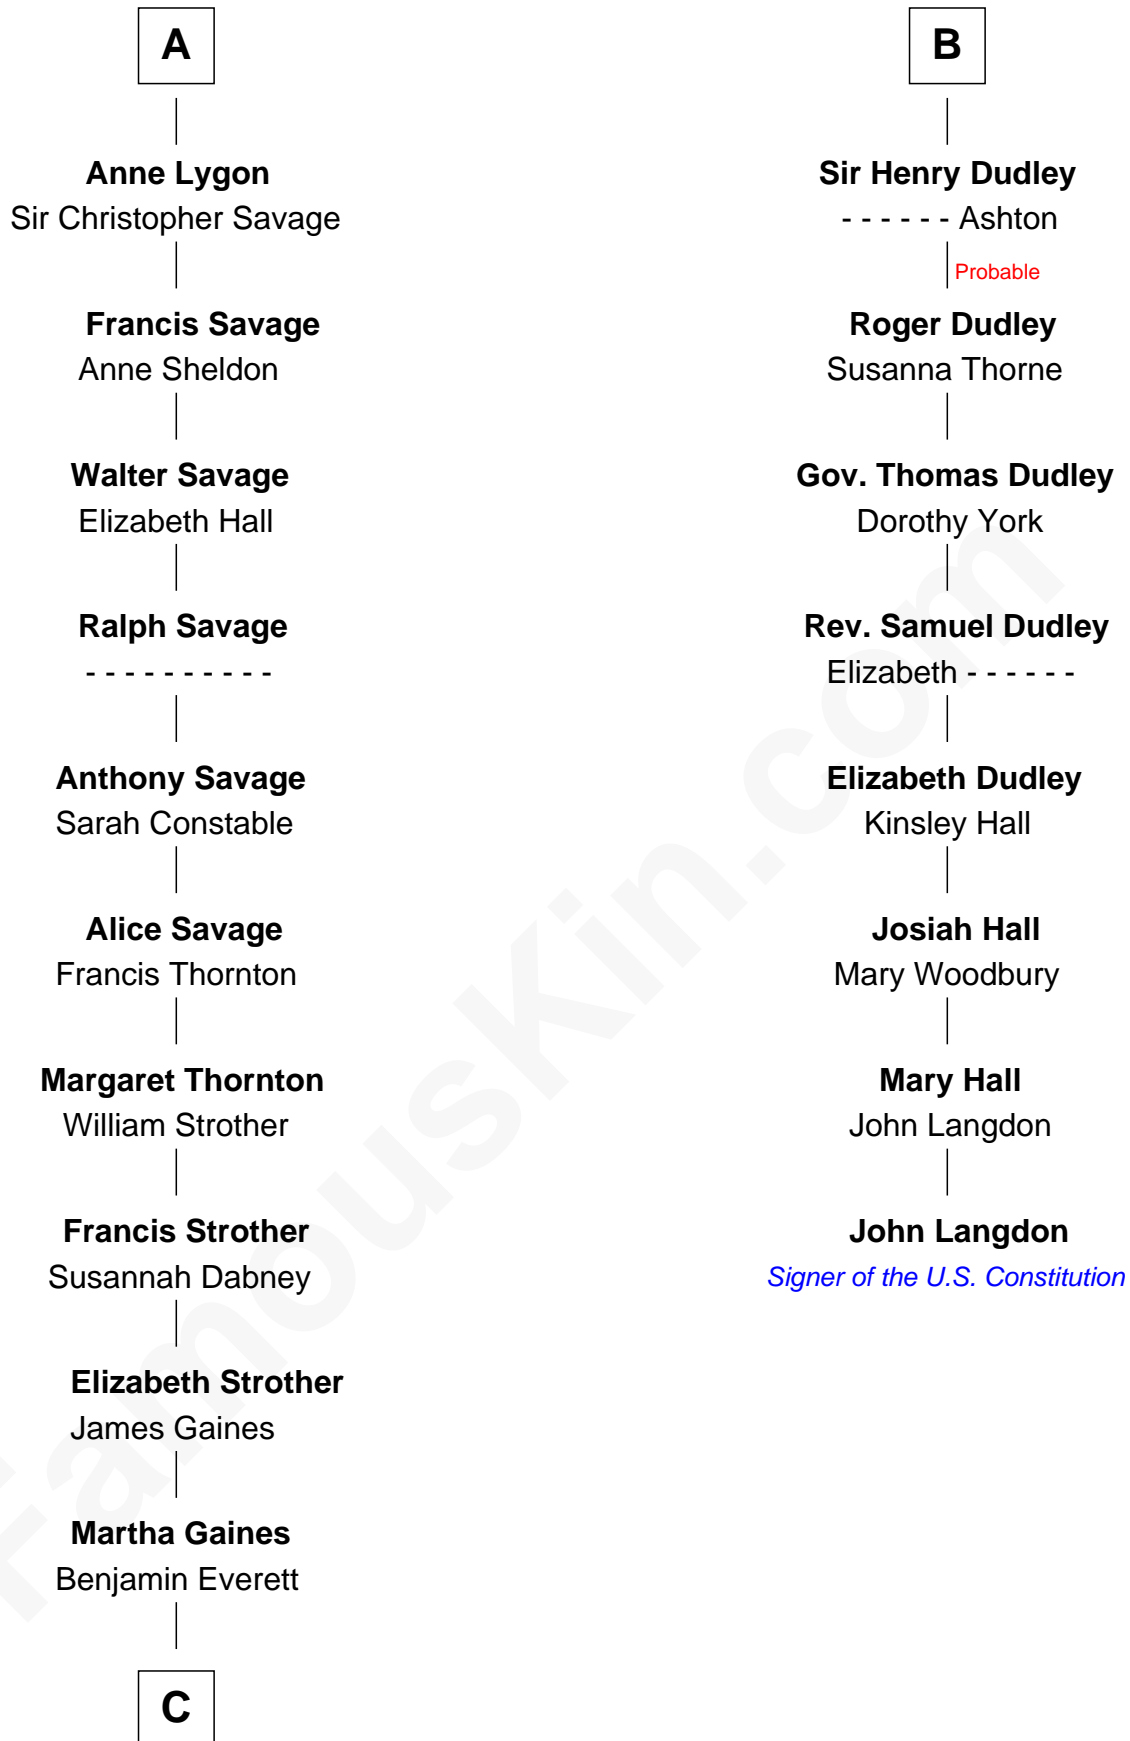

FamousKin.com Relationship Chart of

William H. Macy

TV and Movie Actor

14th cousin 7 times removed of

John Langdon

Signer of the U.S. Constitution

C

—
Dr. George Gaines Everitt

Mary A. Mayers

—
Horace Benjamin Everitt

Martha Leticia Roberts

—
Mary Lois Everitt

Clement Overstreet

—
Lois Elizabeth Overstreet

William Hall Macy

—
William H. Macy