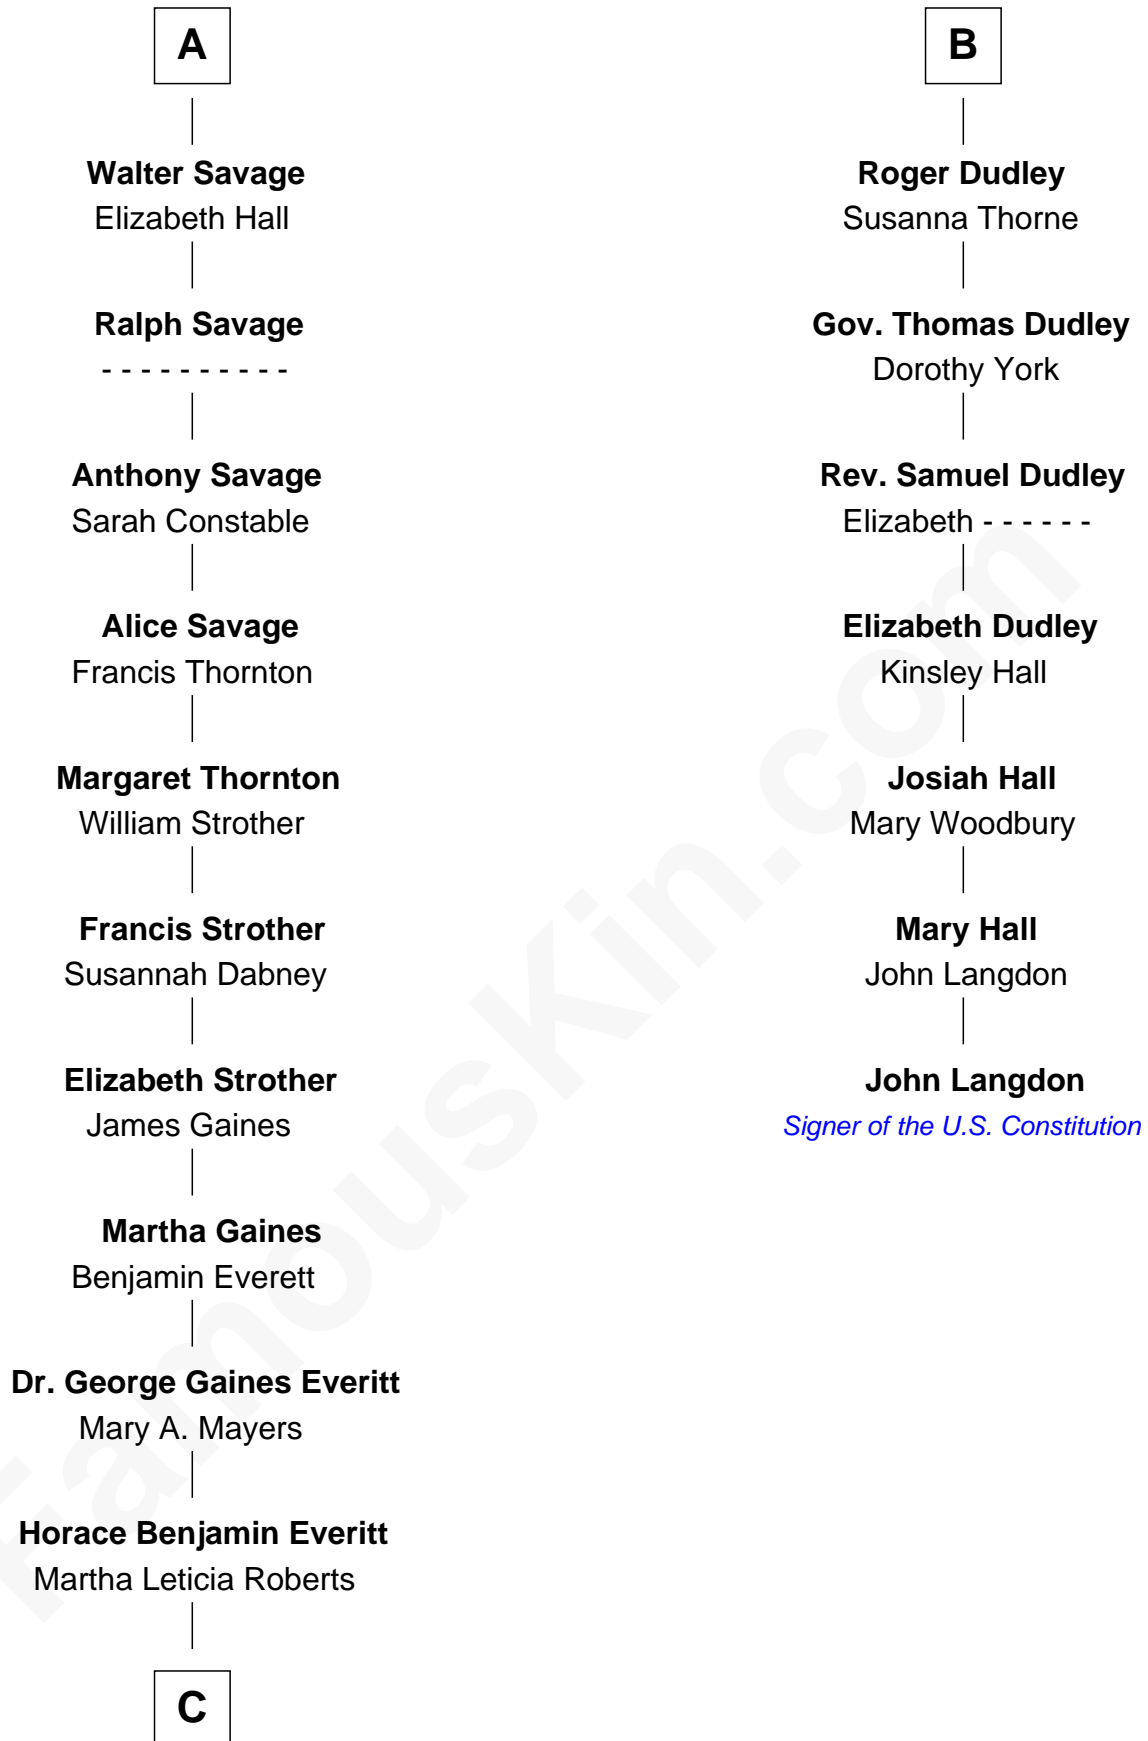

# FamousKin.com Relationship Chart of

**William H. Macy**

*TV and Movie Actor*

13th cousin 6 times removed of

**John Langdon**

*Signer of the U.S. Constitution*

**Richard Fitzalan**  
Eleanor Plantagenet

**C**

—  
**Mary Lois Everitt**  
Clement Overstreet

—  
**Lois Elizabeth Overstreet**  
William Hall Macy

—  
**William H. Macy**  
*TV and Movie Actor*

FamousKin.com