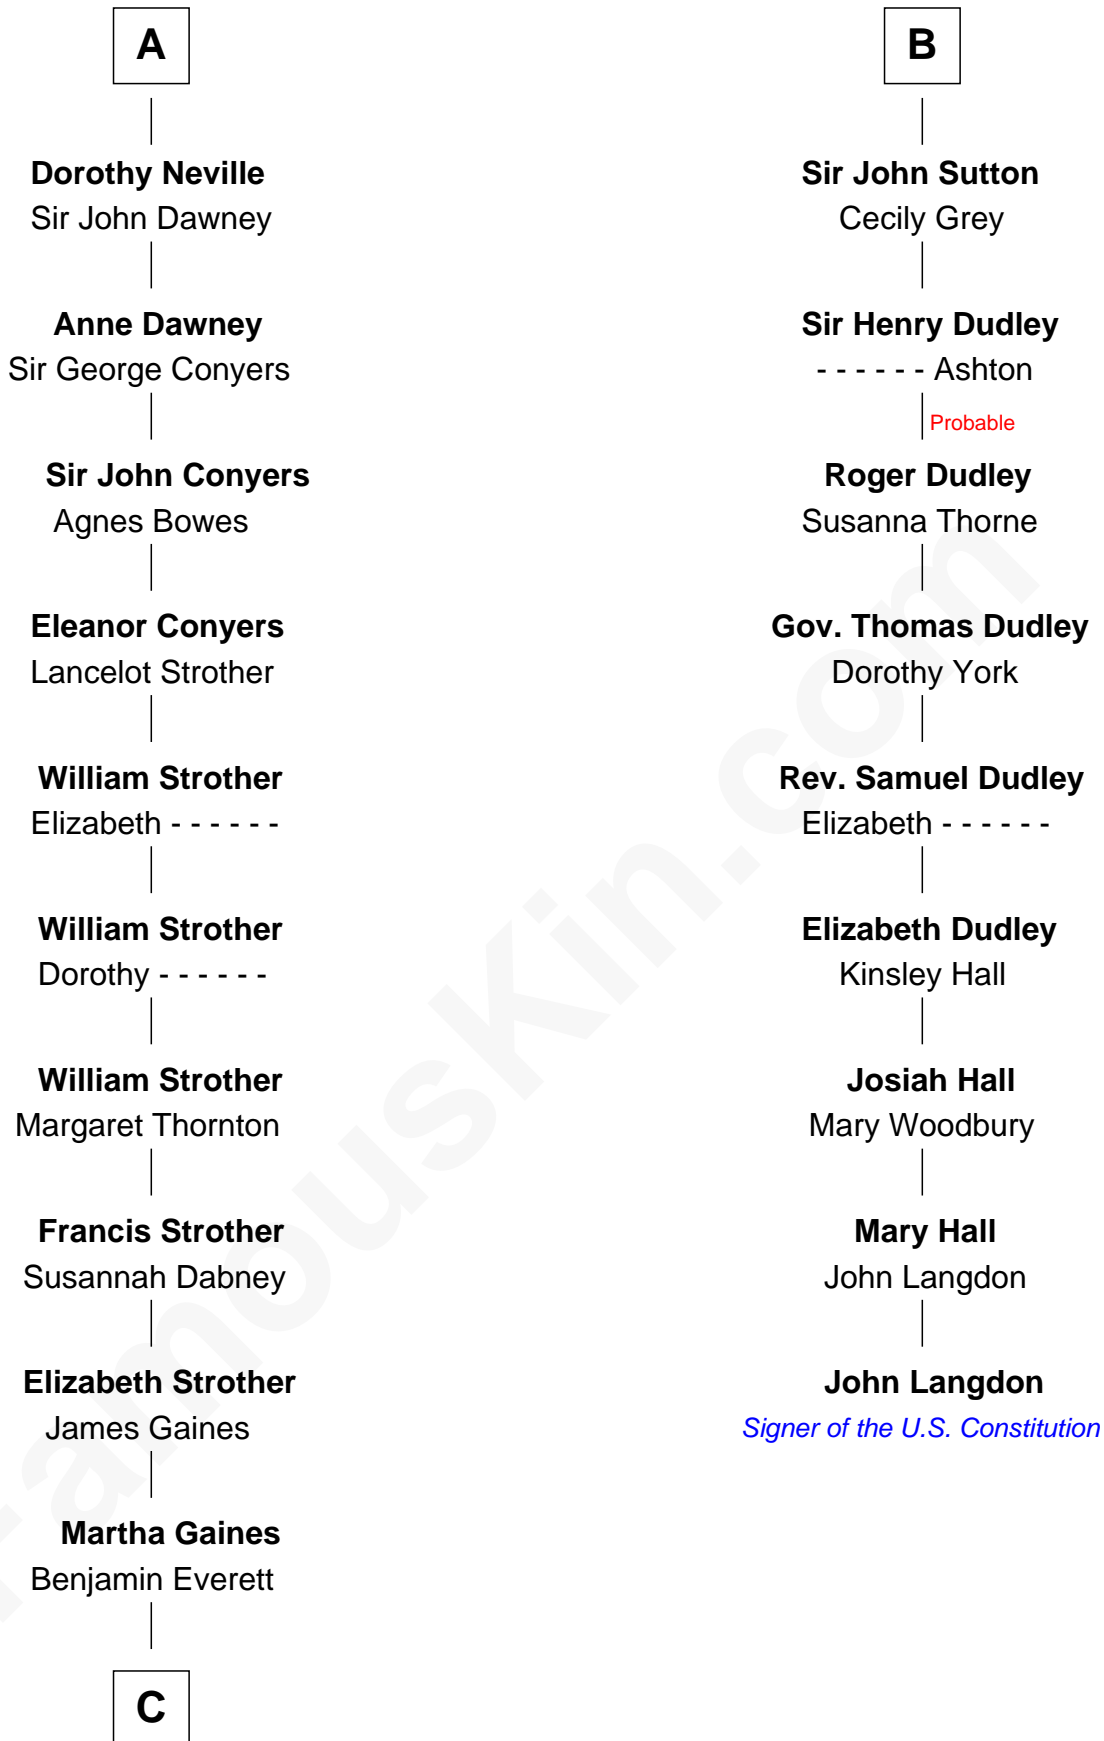

FamousKin.com Relationship Chart of

William H. Macy

TV and Movie Actor

15th cousin 6 times removed of

John Langdon

Signer of the U.S. Constitution

Sir James de Audley

Ela Longespee

Sir Thomas Strangeways

Joan Strangeways

Sir William Willoughby

Cecily Willoughby

Sir Edward Sutton

B

C

—
Dr. George Gaines Everitt