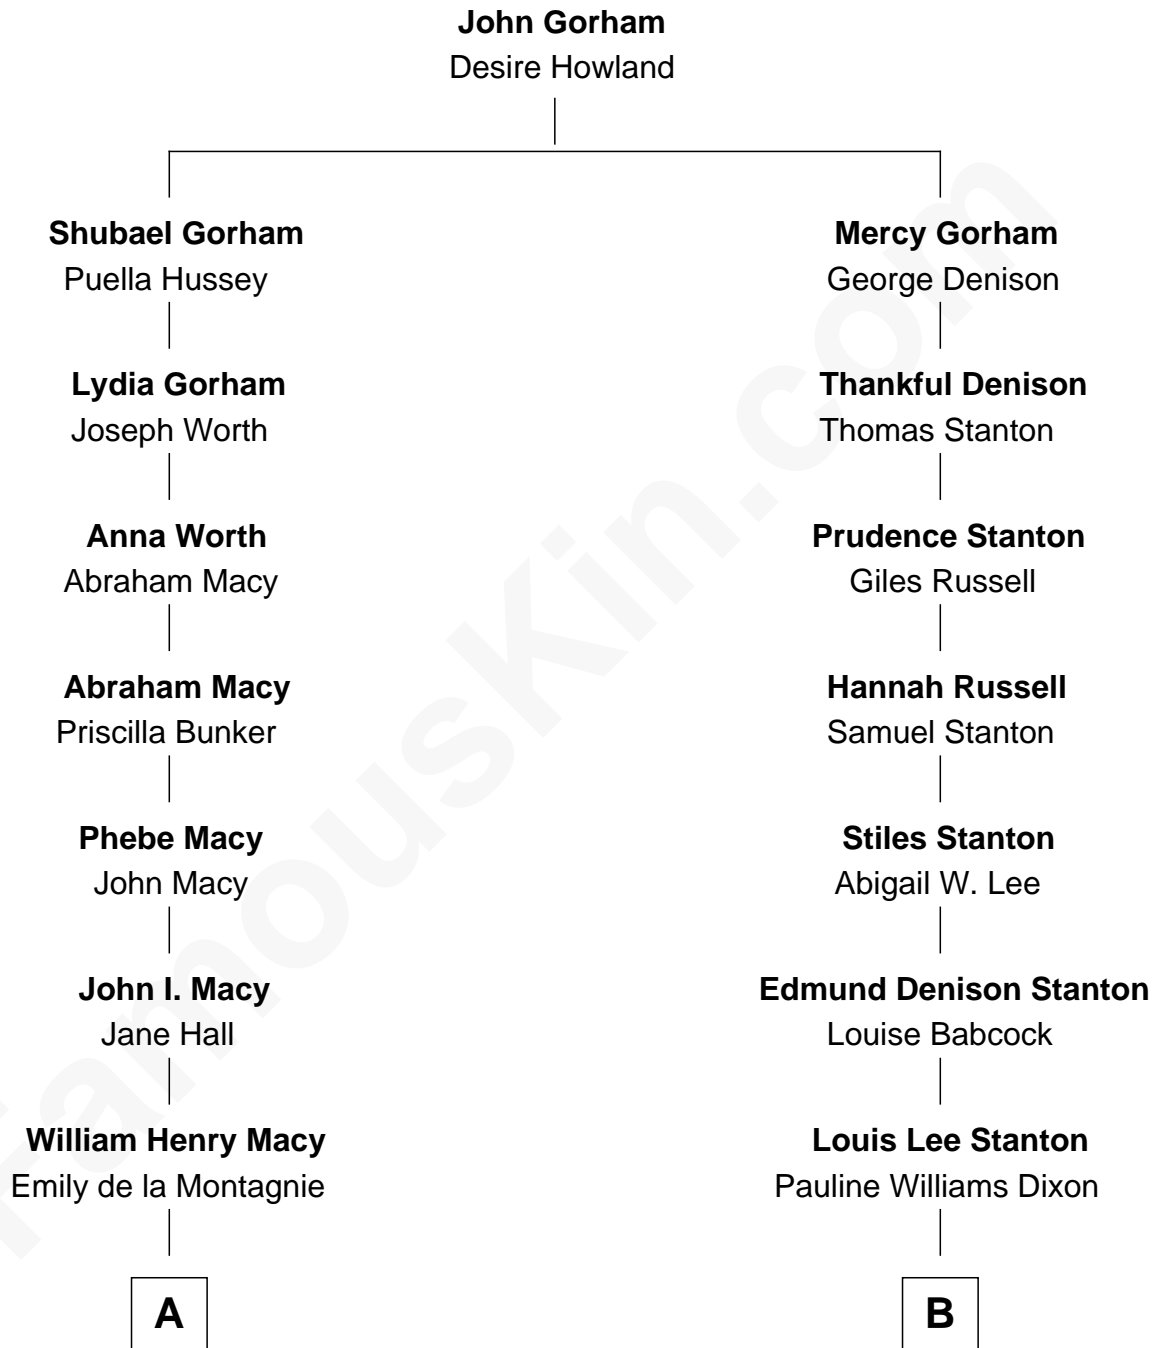

FamousKin.com Relationship Chart of

William H. Macy

TV and Movie Actor

8th cousin 1 time removed of

Louis Auchincloss

Author

A

Albert Hall Macy
Elizabeth C. Somerville

William Hall Macy
Lois Elizabeth Overstreet

William H. Macy
TV and Movie Actor

B

Priscilla Dixon Stanton
Joseph Howland Auchincloss

Louis Auchincloss
Author

FamousKin.com