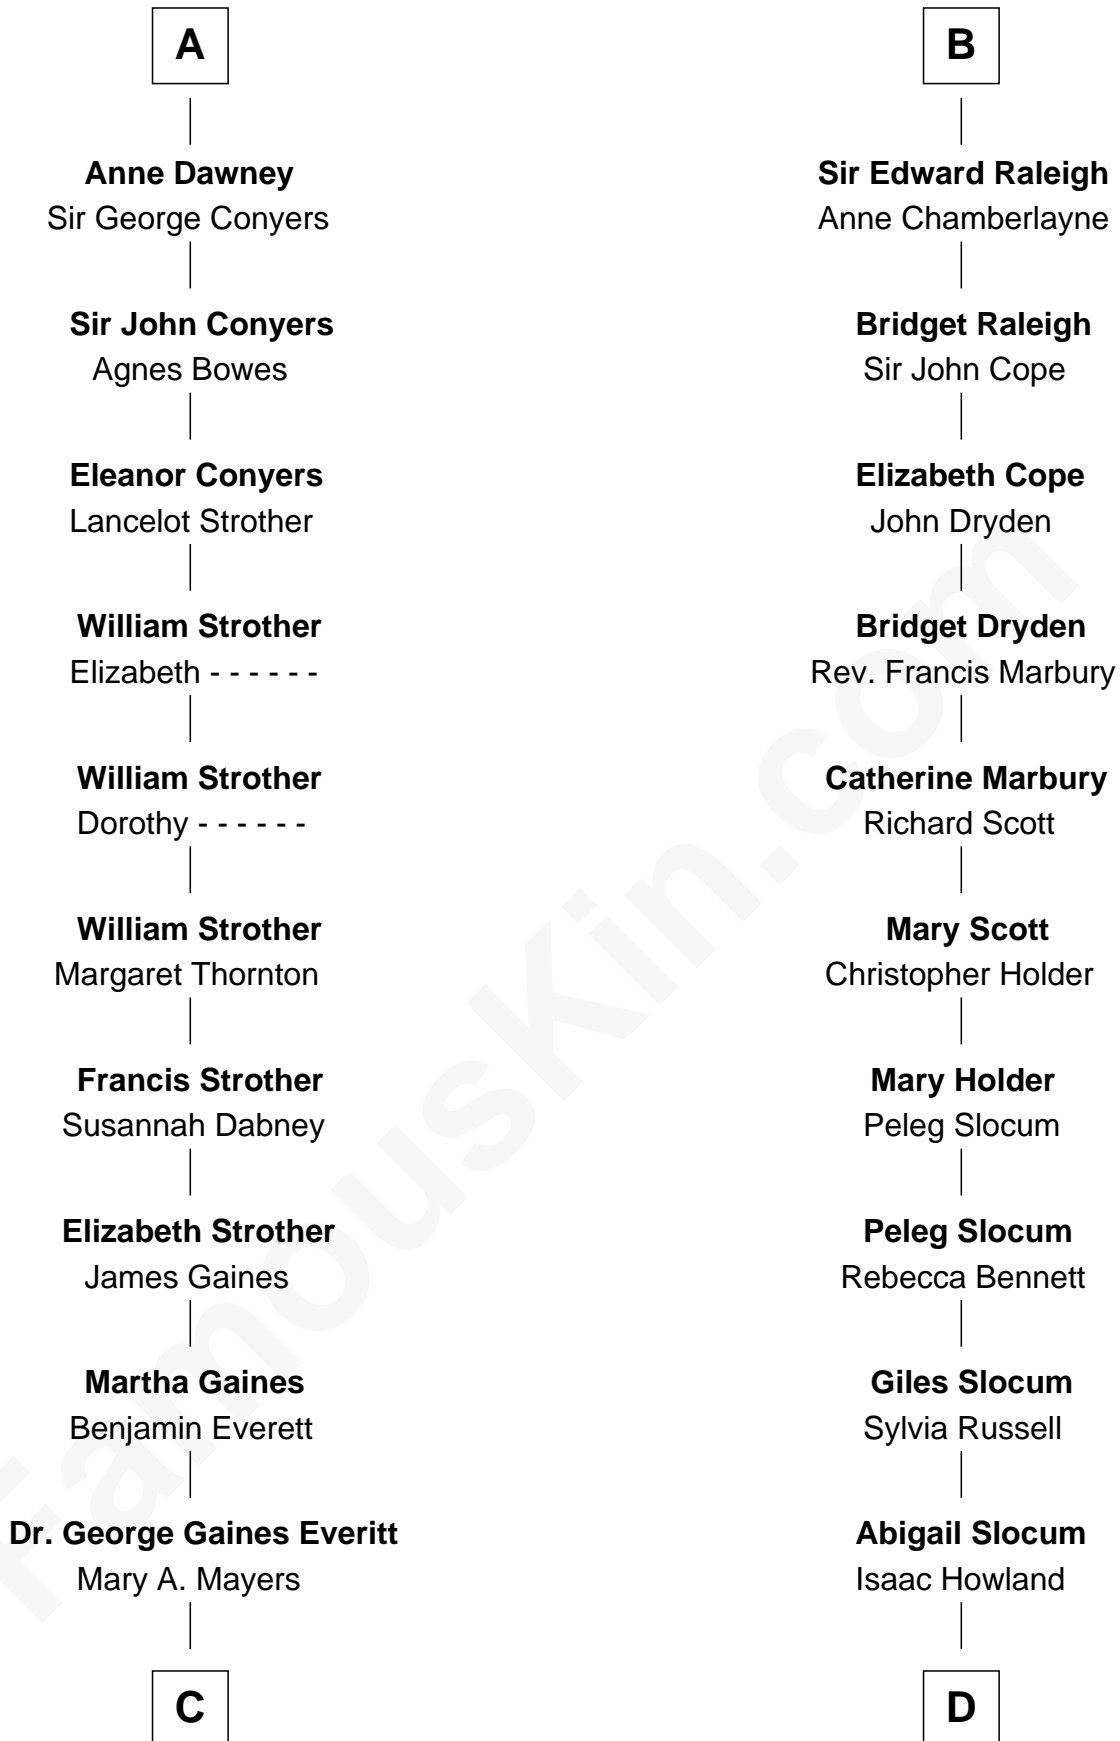

FamousKin.com Relationship Chart of

William H. Macy

TV and Movie Actor

19th cousin 1 time removed of

Hetty Green

"The Witch of Wall Street"

Sir Hugh I de Audley

Iseult de Mortimer

A

Hugh de Audley
Margaret de Clare

Margaret de Audley
Ralph de Stafford

Elizabeth de Stafford
John de Ferrers

Robert de Ferrers
Margaret Despencer

Phillippa Ferrers
Sir Thomas Greene

Elizabeth Greene
William Raleigh

Sir Edward Raleigh
Margaret Verney

B

C

Horace Benjamin Everitt

Martha Leticia Roberts

Mary Lois Everitt

Clement Overstreet

Lois Elizabeth Overstreet