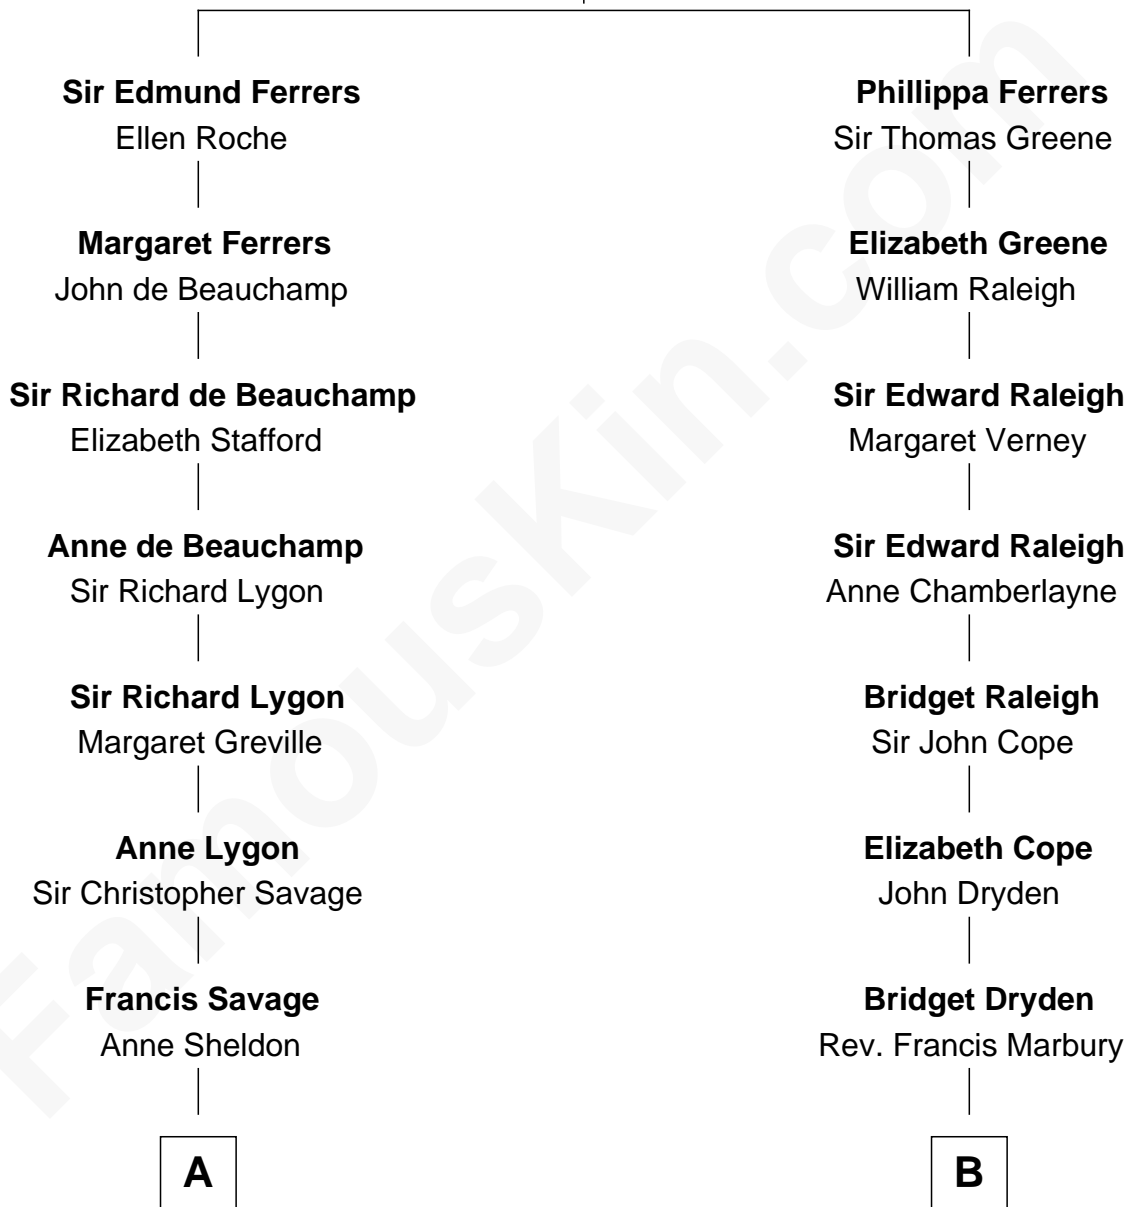

FamousKin.com Relationship Chart of

William H. Macy

TV and Movie Actor

15th cousin 4 times removed of

Shanghai Pierce

Texas Cattleman

Robert de Ferrers
Margaret Despencer

C

—
Mary Lois Everitt
Clement Overstreet

—
Lois Elizabeth Overstreet
William Hall Macy

—
William H. Macy
TV and Movie Actor

FamousKin.com