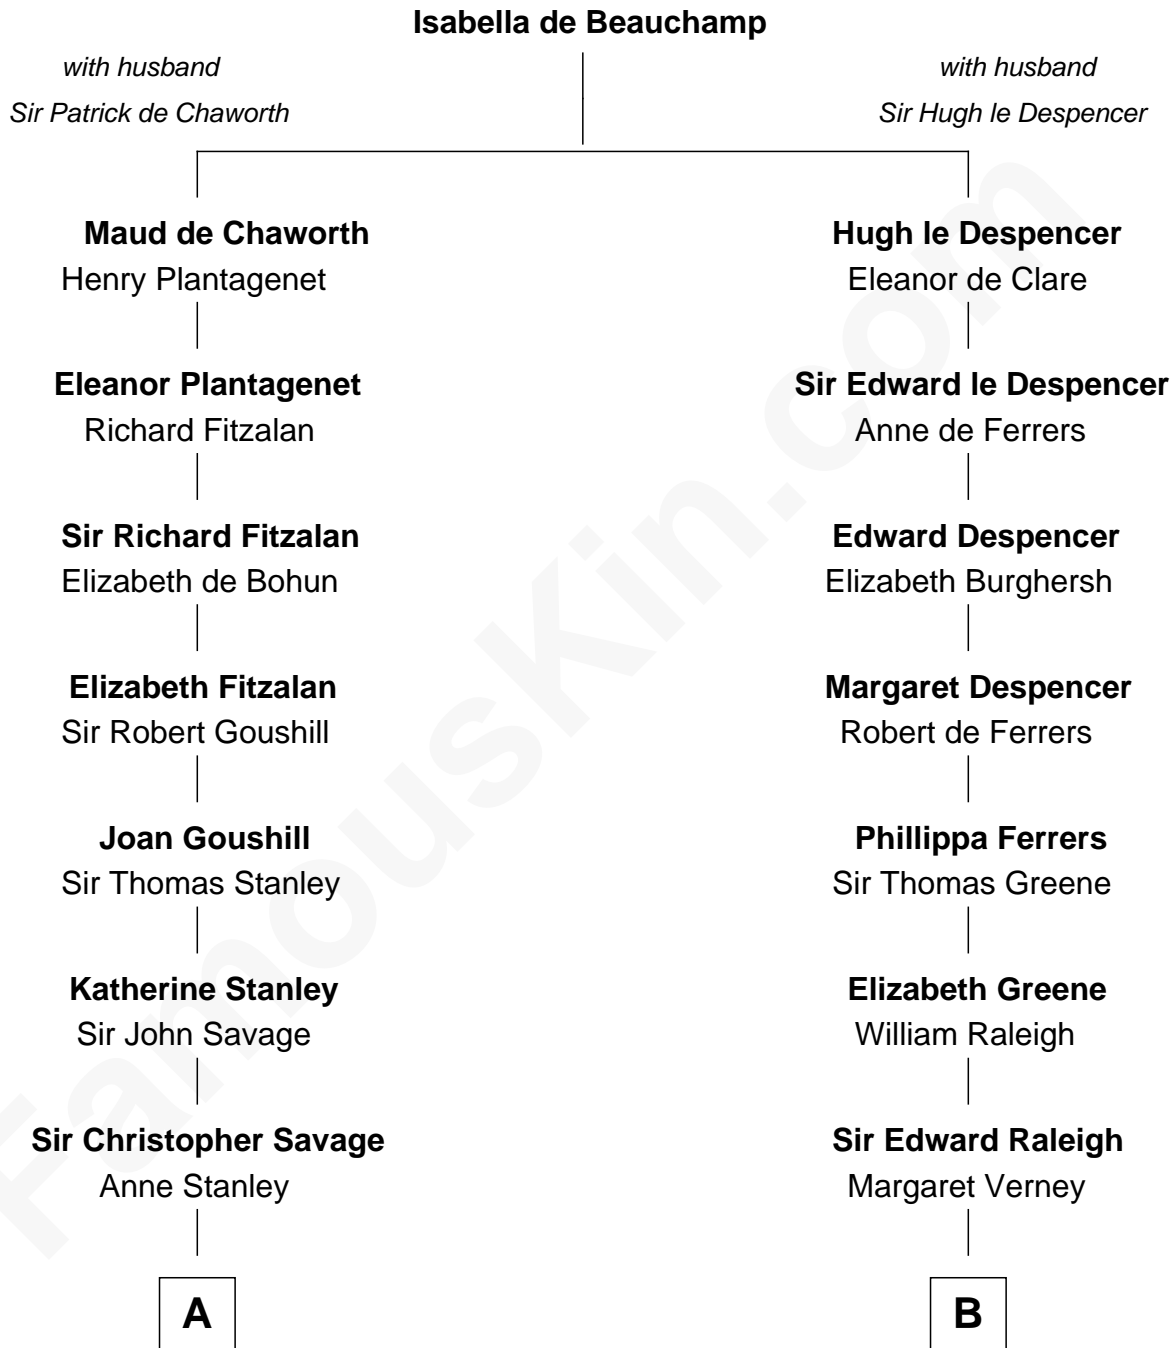

FamousKin.com Relationship Chart of

William H. Macy

TV and Movie Actor

19th cousin 2 times removed of

Shanghai Pierce

Texas Cattleman

C

Dr. George Gaines Everitt

Mary A. Mayers

Horace Benjamin Everitt

Martha Leticia Roberts

Mary Lois Everitt

Clement Overstreet

Lois Elizabeth Overstreet

William Hall Macy

William H. Macy

TV and Movie Actor

D

Susanna Stoddard

Isaac Pearce

Jonathan D. Pearce

Hanna Phillips Head

Shanghai Pierce

Texas Cattleman