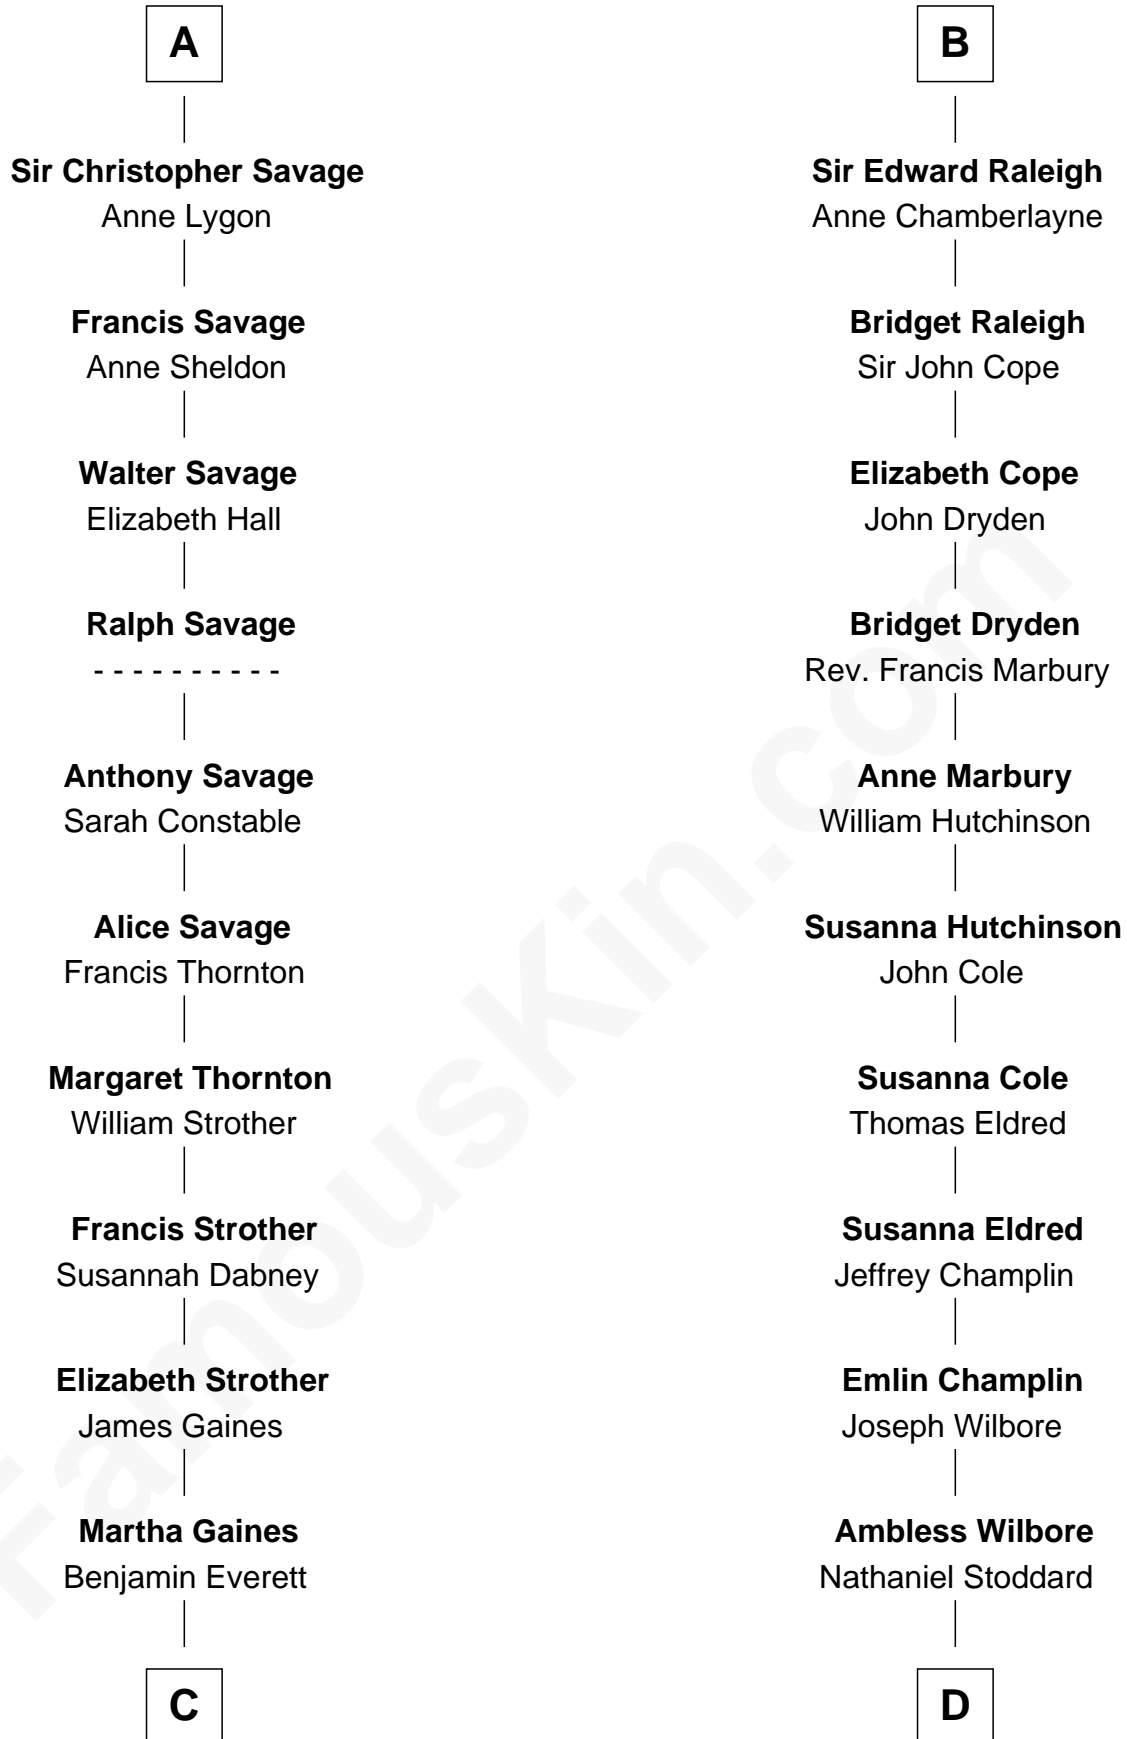

FamousKin.com Relationship Chart of

William H. Macy

TV and Movie Actor

19th cousin 2 times removed of

Shanghai Pierce

Texas Cattleman

C

Dr. George Gaines Everitt

Mary A. Mayers

Horace Benjamin Everitt

Martha Leticia Roberts

Mary Lois Everitt

Clement Overstreet

Lois Elizabeth Overstreet

William Hall Macy

William H. Macy

TV and Movie Actor

D

Susanna Stoddard

Isaac Pearce

Jonathan D. Pearce

Hanna Phillips Head

Shanghai Pierce

Texas Cattleman