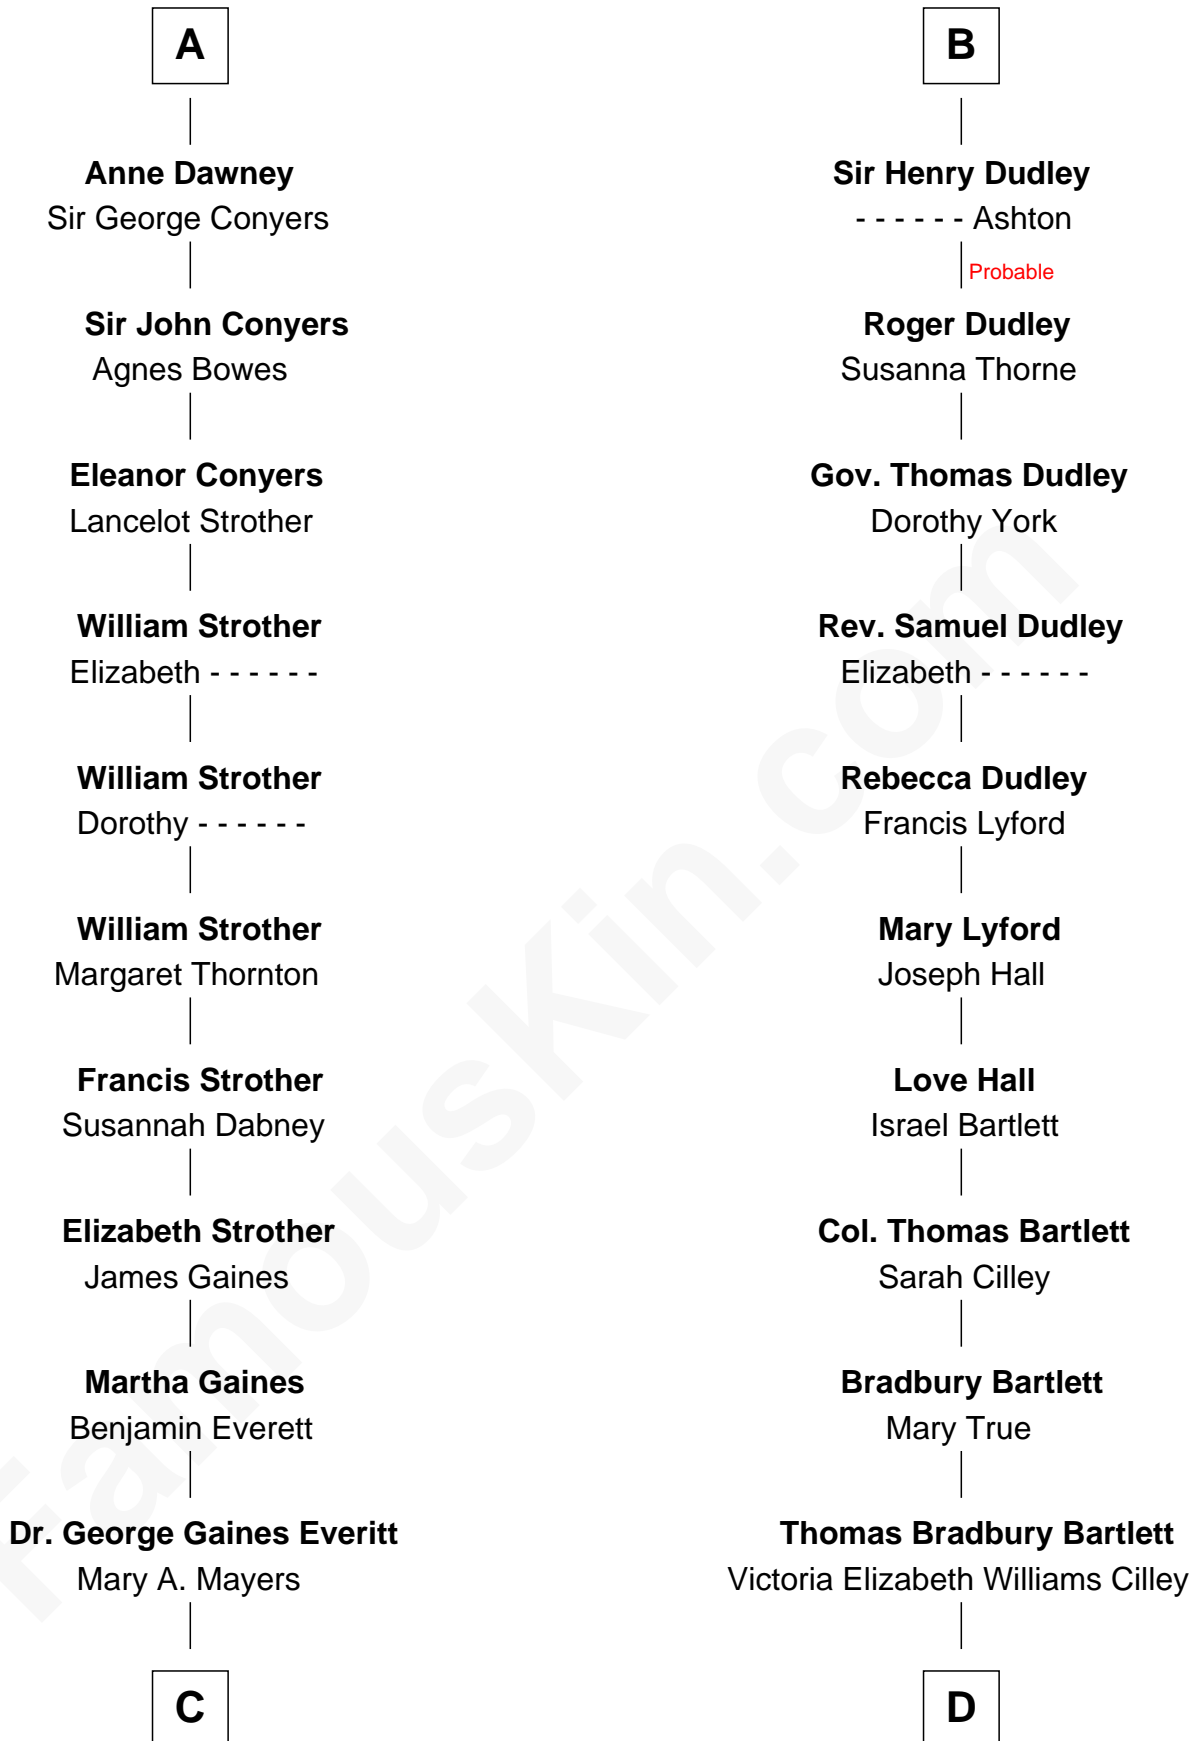

FamousKin.com Relationship Chart of

William H. Macy

TV and Movie Actor

19th cousin 1 time removed of

Alan Shepard

Mercury and Apollo Astronaut

Ralph de Stafford

*with wife
Katherine de Hastang*

William Bonville

Katherine Neville

Cecily Bonville

Thomas Grey

Cecily Grey

Sir John Sutton

B

C