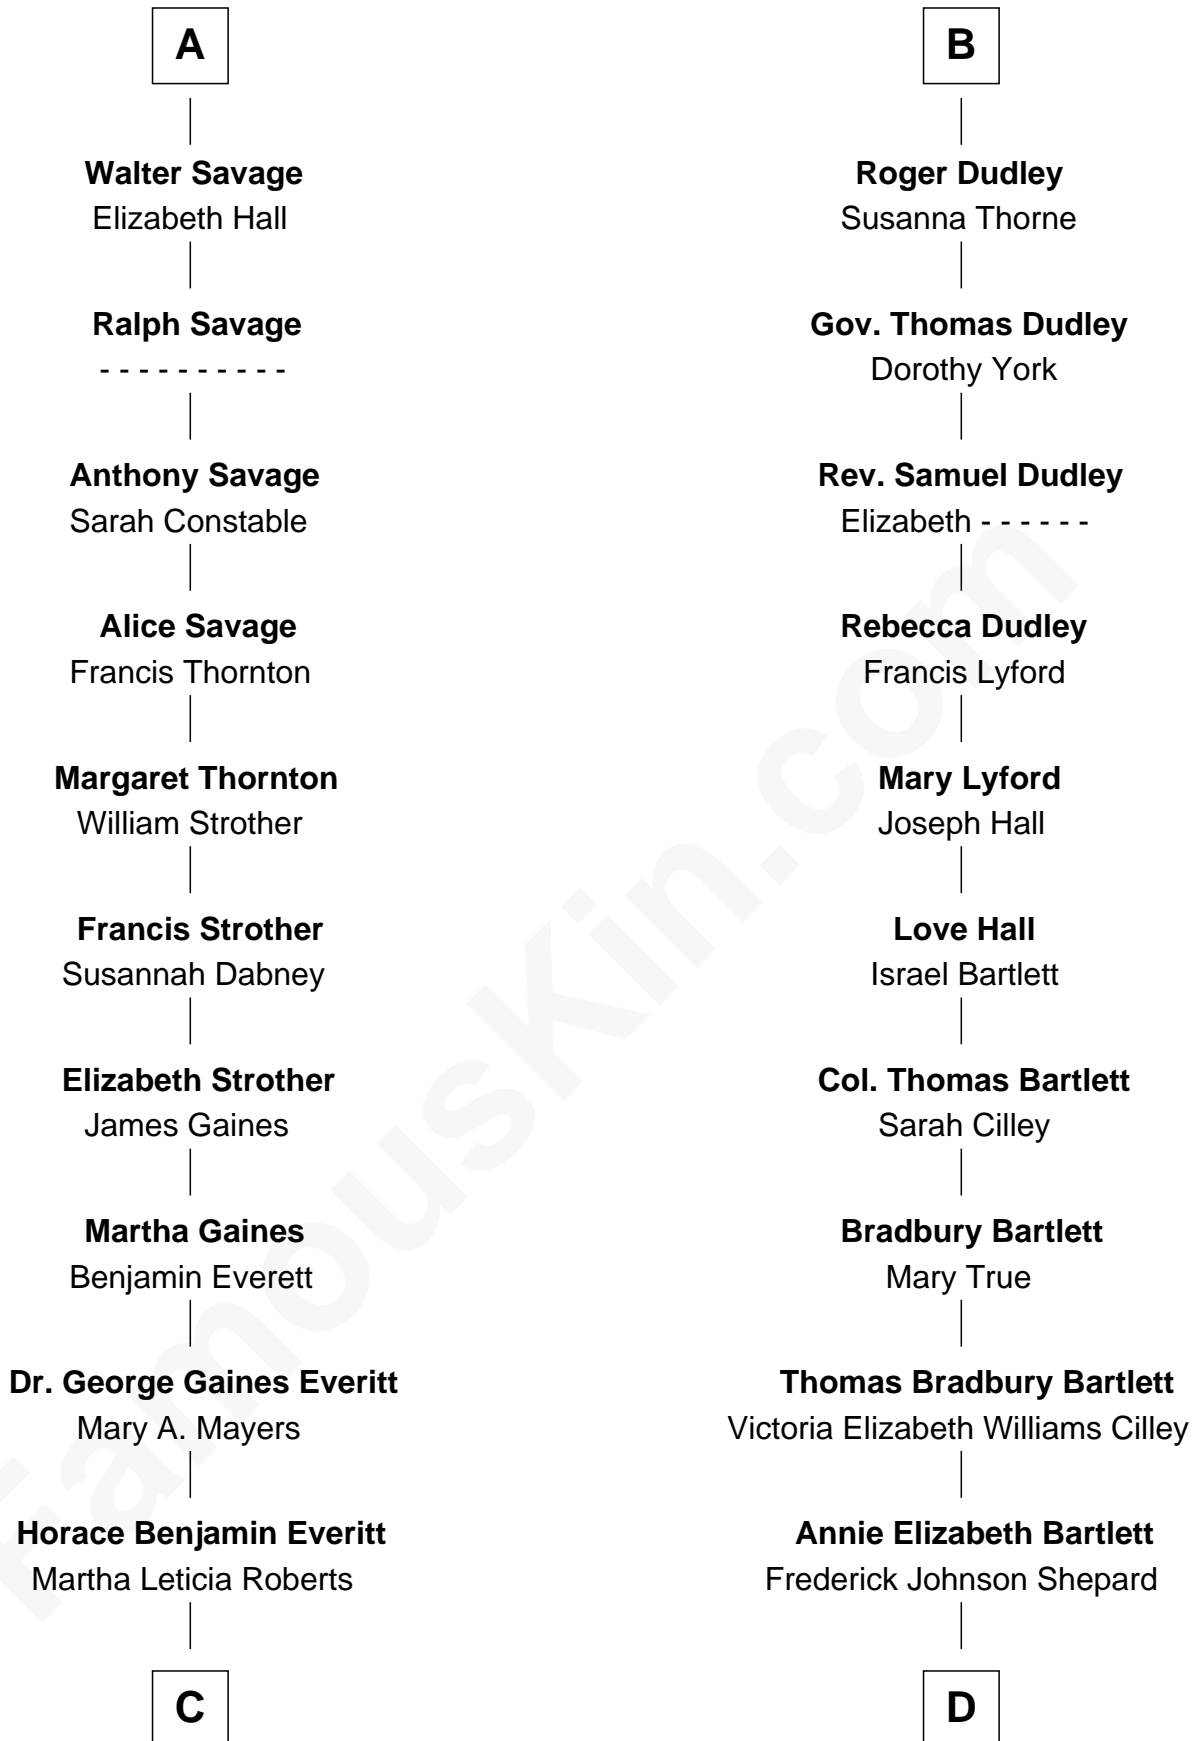

# FamousKin.com Relationship Chart of

**William H. Macy**

*TV and Movie Actor*

18th cousin 1 time removed of

**Alan Shepard**

*Mercury and Apollo Astronaut*

**Richard Fitzalan**  
Eleanor Plantagenet

**C**

**Mary Lois Everitt**  
Clement Overstreet

**Lois Elizabeth Overstreet**  
William Hall Macy

**William H. Macy**  
*TV and Movie Actor*

**D**

**Alan Bartlett Shepard**  
Pauline Renza Emerson

**Alan Shepard**  
*Mercury and Apollo Astronaut*