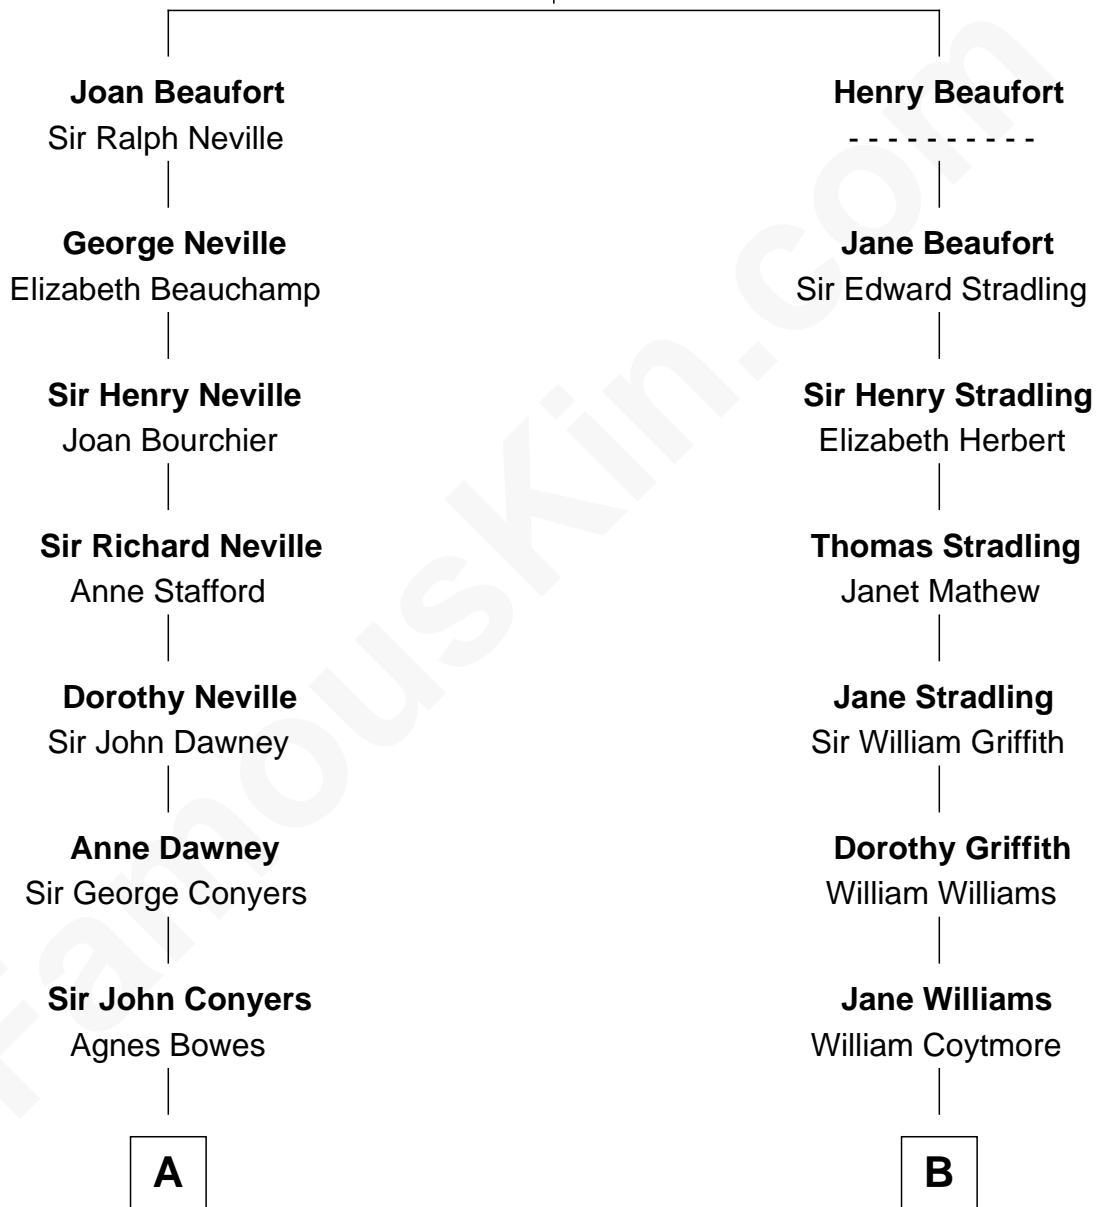

# FamousKin.com Relationship Chart of

**William H. Macy**

*TV and Movie Actor*

14th cousin 4 times removed of

**John Quincy Adams**

*6th U.S. President*

**John of Gaunt**

Katherine Roet

**C**

—  
**Lois Elizabeth Overstreet**

William Hall Macy

—  
**William H. Macy**

*TV and Movie Actor*

FamousKin.com