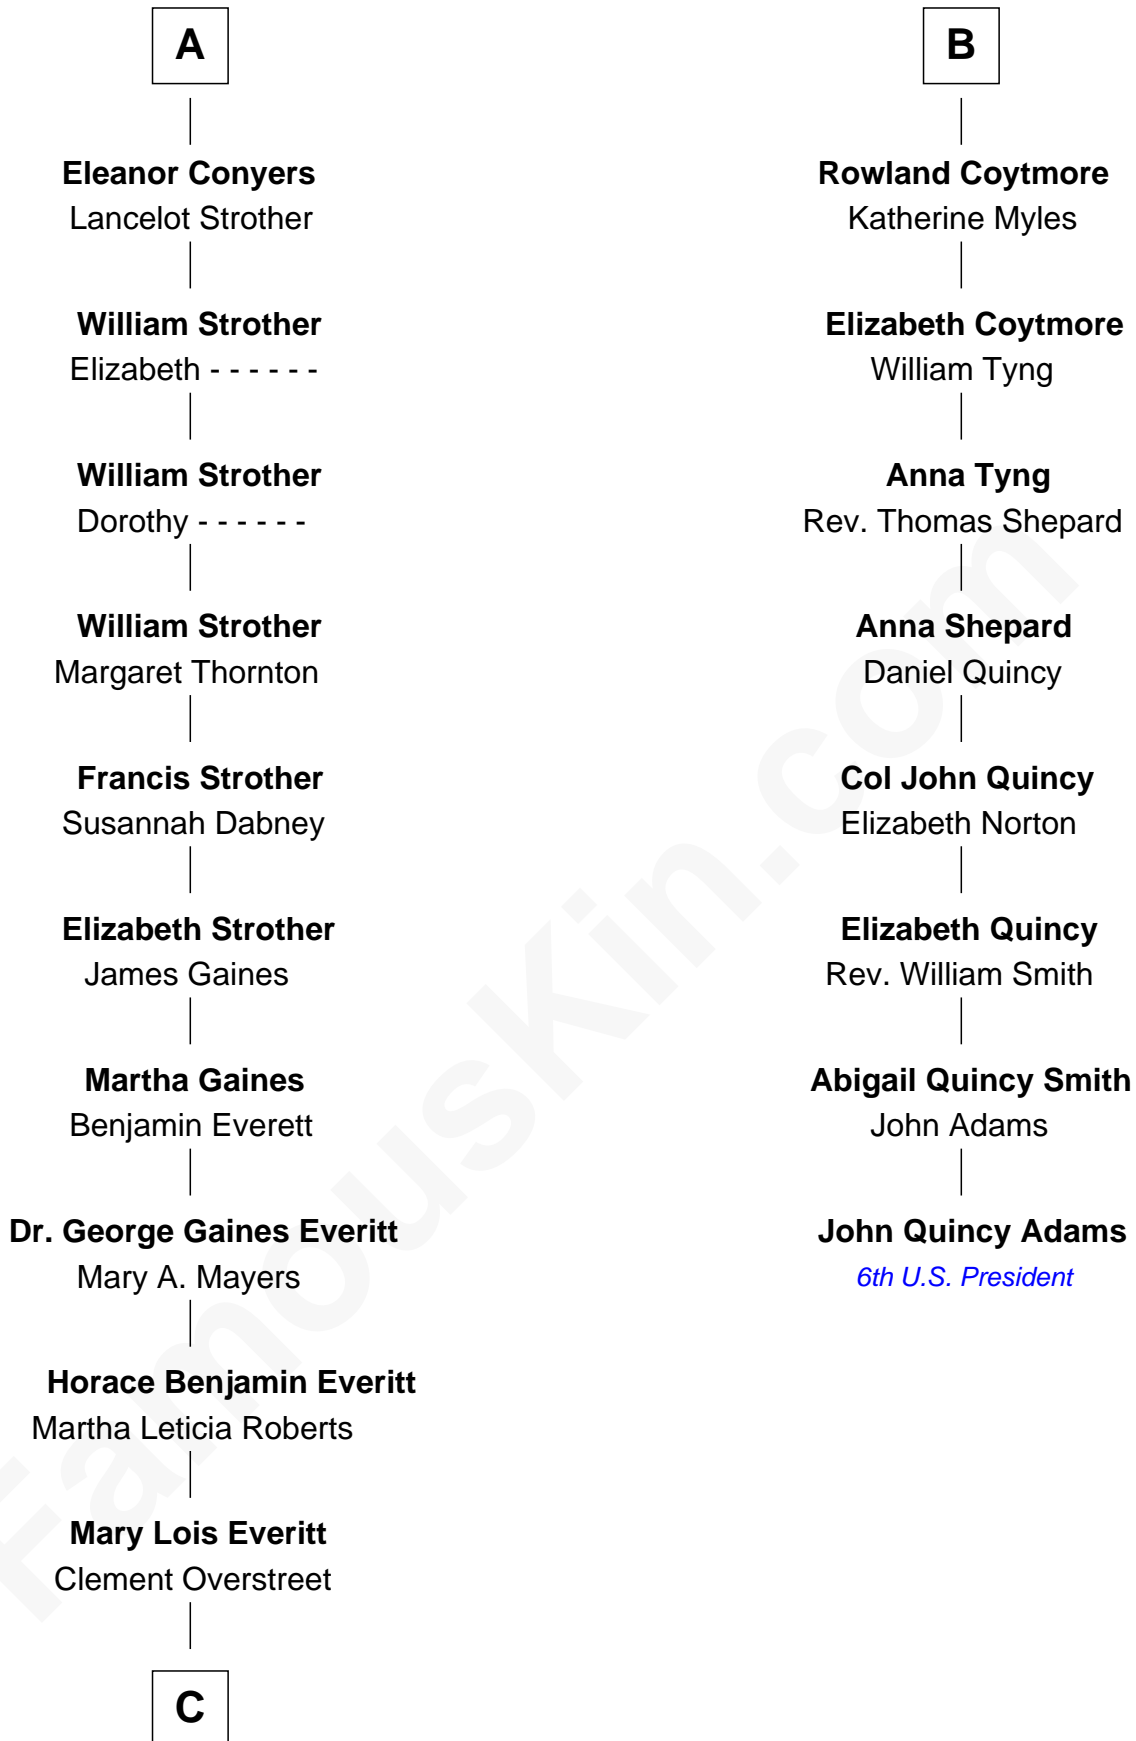

# FamousKin.com Relationship Chart of

**William H. Macy**

*TV and Movie Actor*

14th cousin 4 times removed of

**John Quincy Adams**

*6th U.S. President*

**John of Gaunt**

Katherine Roet

**C**

—  
**Lois Elizabeth Overstreet**

William Hall Macy

—  
**William H. Macy**

*TV and Movie Actor*

FamousKin.com