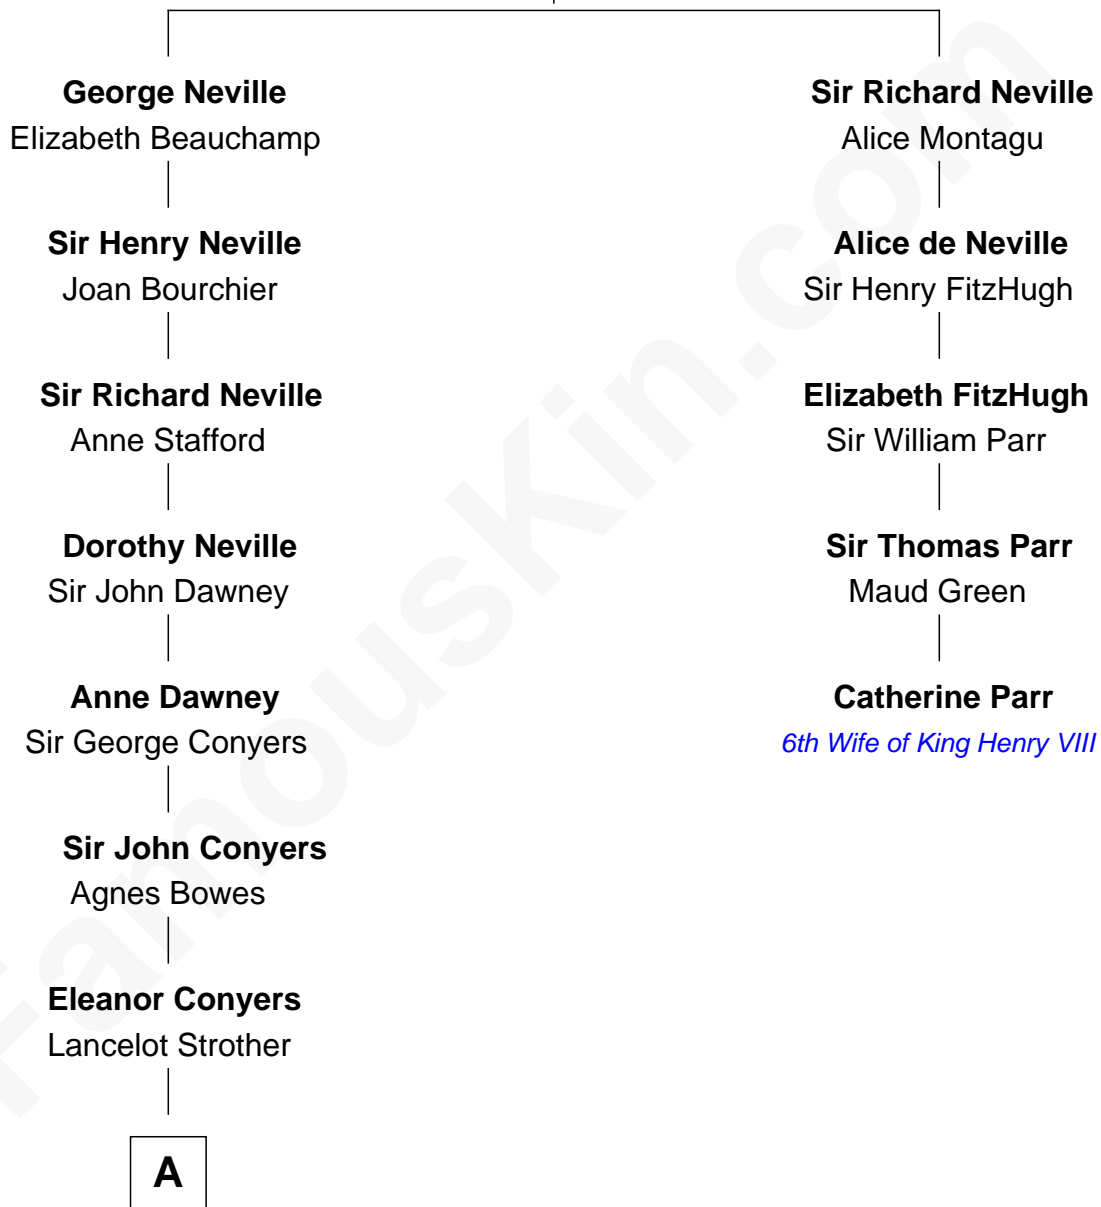

# FamousKin.com Relationship Chart of

**William H. Macy**

*TV and Movie Actor*

4th cousin 13 times removed of

**Catherine Parr**

*6th Wife of King Henry VIII*

**Sir Ralph Neville**

Joan Beaufort

**A**

**William Strother**  
Elizabeth - - - - -

**William Strother**  
Dorothy - - - - -

**William Strother**  
Margaret Thornton

**Francis Strother**  
Susannah Dabney

**Elizabeth Strother**  
James Gaines

**Martha Gaines**  
Benjamin Everett

**Dr. George Gaines Everitt**  
Mary A. Mayers

**Horace Benjamin Everitt**  
Martha Leticia Roberts

**Mary Lois Everitt**  
Clement Overstreet

**Lois Elizabeth Overstreet**  
William Hall Macy