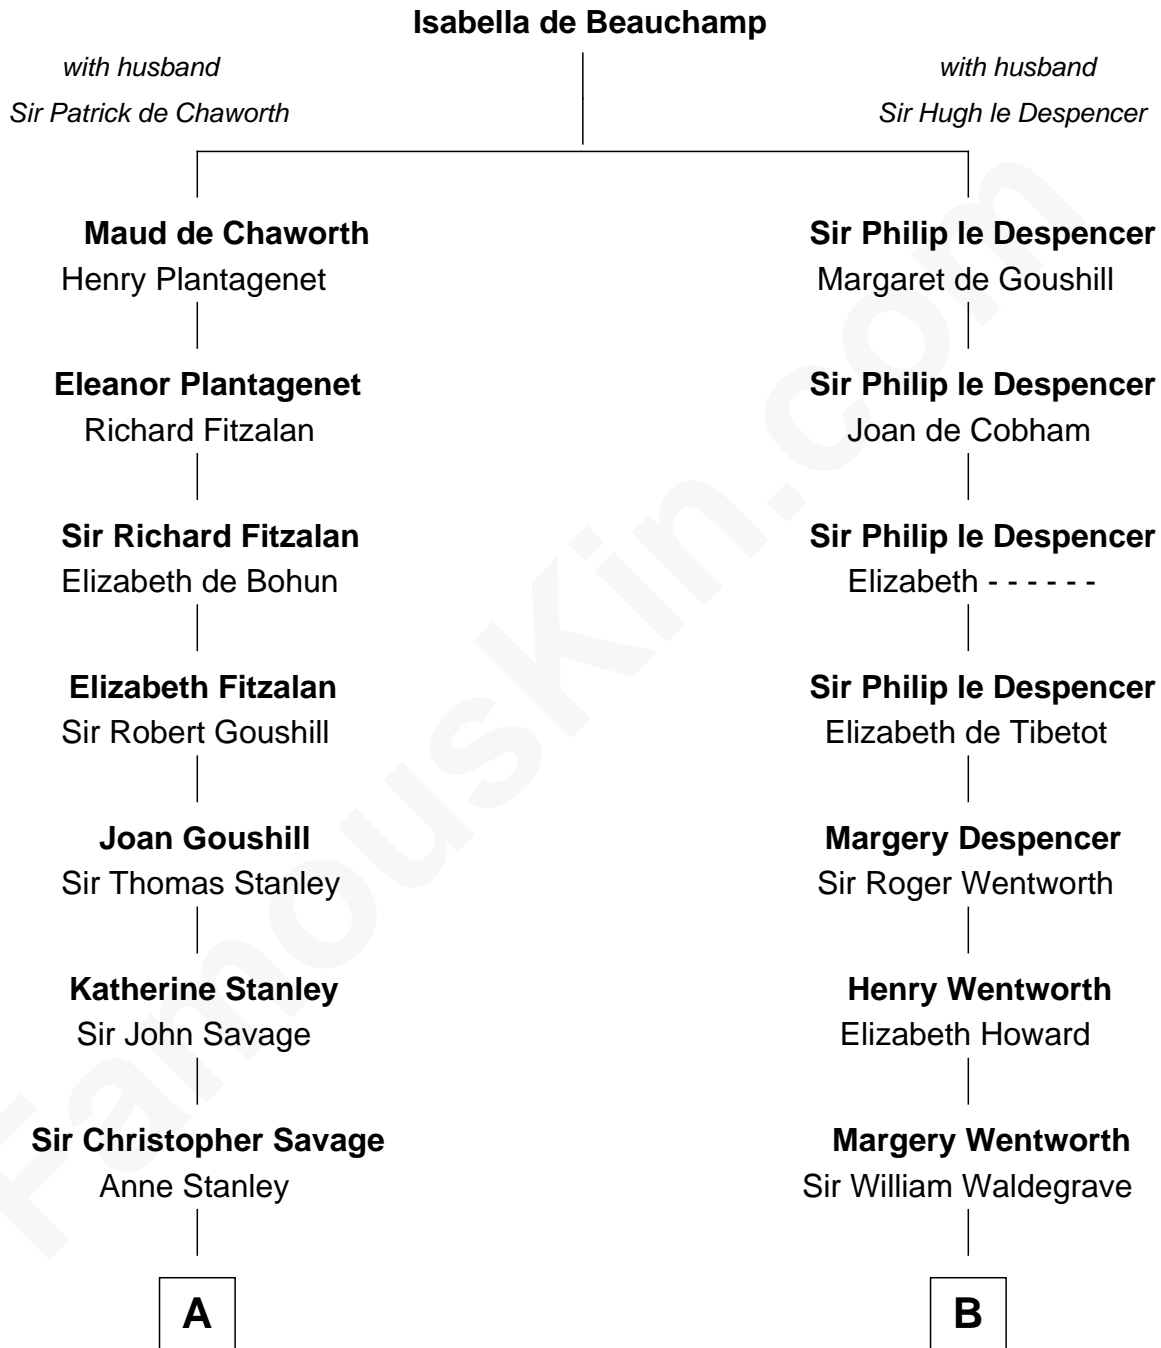

FamousKin.com Relationship Chart of

William H. Macy
TV and Movie Actor

21st cousin of

Maggie Gyllenhaal
Movie Actress

C

Dr. George Gaines Everitt

Mary A. Mayers

Horace Benjamin Everitt

Martha Leticia Roberts

Mary Lois Everitt

Clement Overstreet

Lois Elizabeth Overstreet

William Hall Macy

William H. Macy

TV and Movie Actor

D

Anders Leonard Gyllenhaal

Selma Amanda Nelson

Leonard Ephraim Gyllenhaal

Philo Pendleton

Hugh Anders Gyllenhaal

Virginia Lowrie Childs

Stephen Roark Gyllenhaal

Naomi Achs